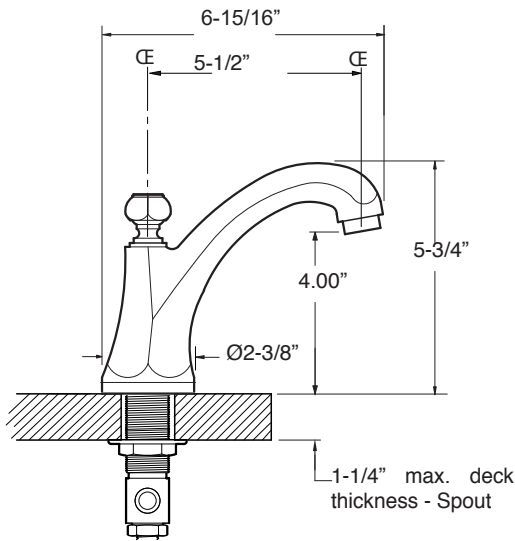

FEATURES:

- All brass construction. Flexible hoses designed to be installed on 8" to 16" centers. Includes soft touch style drain assembly.
- Lever style handles with set screw attachment.
- 1/4-turn ceramic disc valve cartridge.
 - 18.30.030 - HOT / 18.30.029 - COLD
- Available in all finishes. Warranty varies according to finish selection.
- Standard aerator is limited to 1.2 gpm.

720 Series Widespread Lavatory Set with Valencia Handles

1.727408

SOFT TOUCH
DRAIN ASSEMBLY
P/N 18.11.052

NOTE: Spout and valves install through 1-1/4" diameter holes