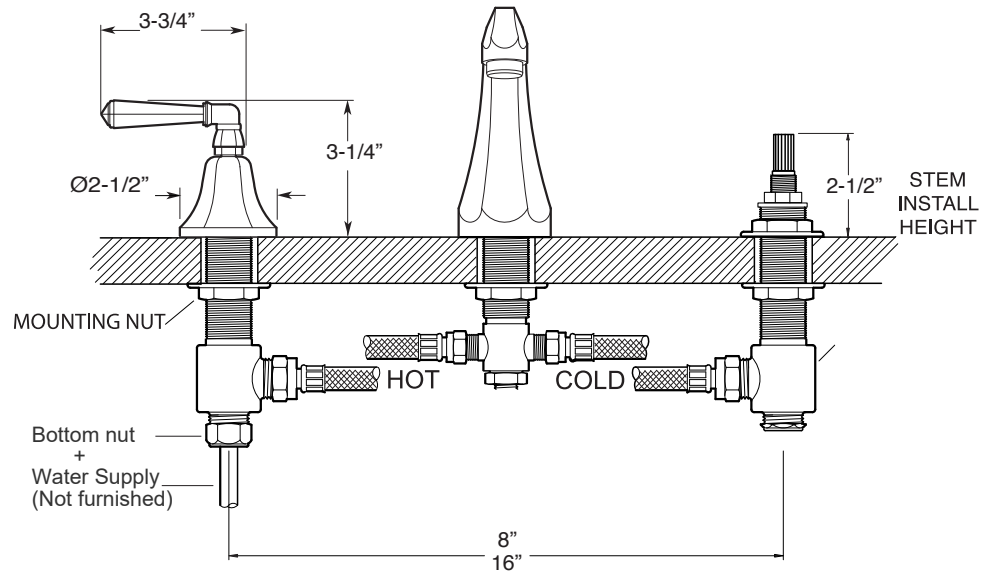

FEATURES:

- All brass construction. Flexible hoses designed to be installed on 8" to 16" centers. Includes soft touch style drain assembly.
- Lever style handles with set screw attachment.
- 1/4-turn ceramic disc valve cartridge.
 - 18.30.030 - HOT / 18.30.029 - COLD
- Available in all finishes. Warranty varies according to finish selection.
- Standard aerator is limited to 1.2 gpm.

720 Series Widespread Lavatory Set with Valencia Handles

1.727408

SOFT TOUCH
DRAIN ASSEMBLY
P/N 18.11.052

NOTE: Spout and valves install through 1-1/4" diameter holes