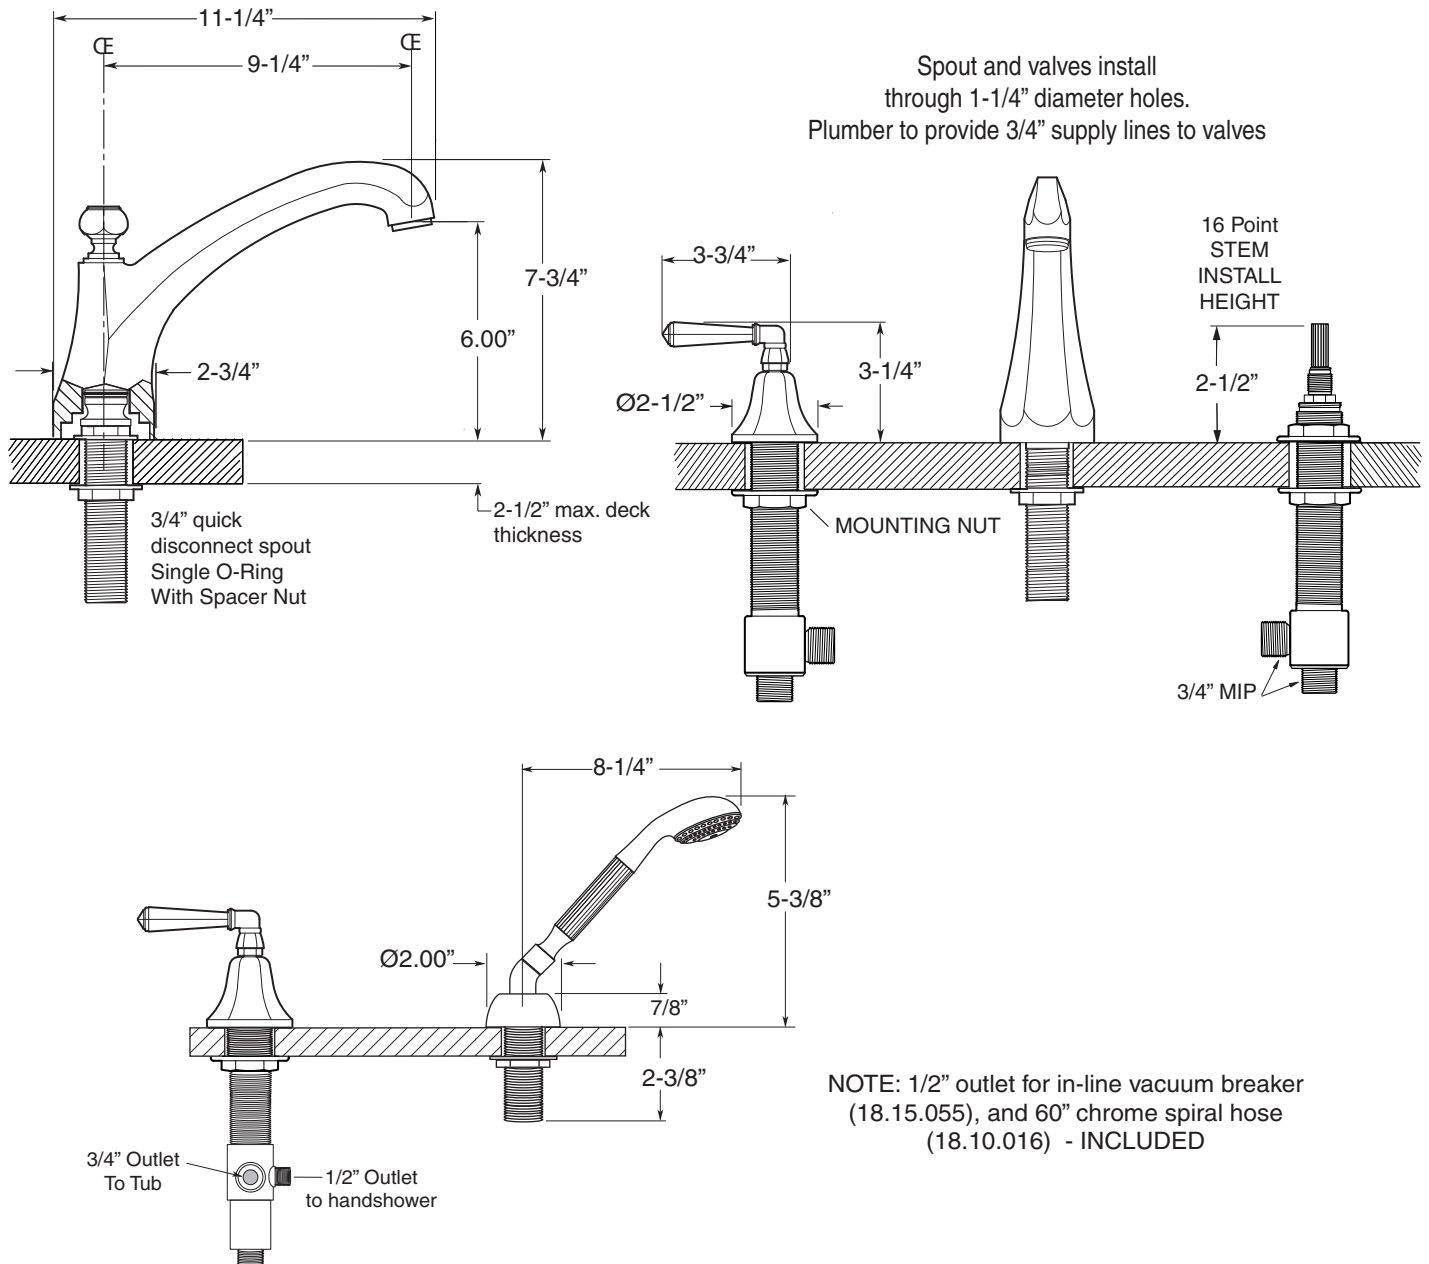

FEATURES:

- All brass construction.
- 3/4" valve bodies with 16 PT. 1/4-turn ceramic disc cartridge.
 - Cold Cartridge 18.30.017, Hot Cartridge 18.30.018
- Available in all finishes. Warranty varies according to finish.

SPECIFICATIONS

720 Series 5-Hole Roman Tub Set with Valencia Handles

1.727493

1.727493T - Trim Only

18.30.134 - Rough Kit

Note: Measurements are subject to change or cancellation. No responsibility is assumed for use of superseded or voided pages.