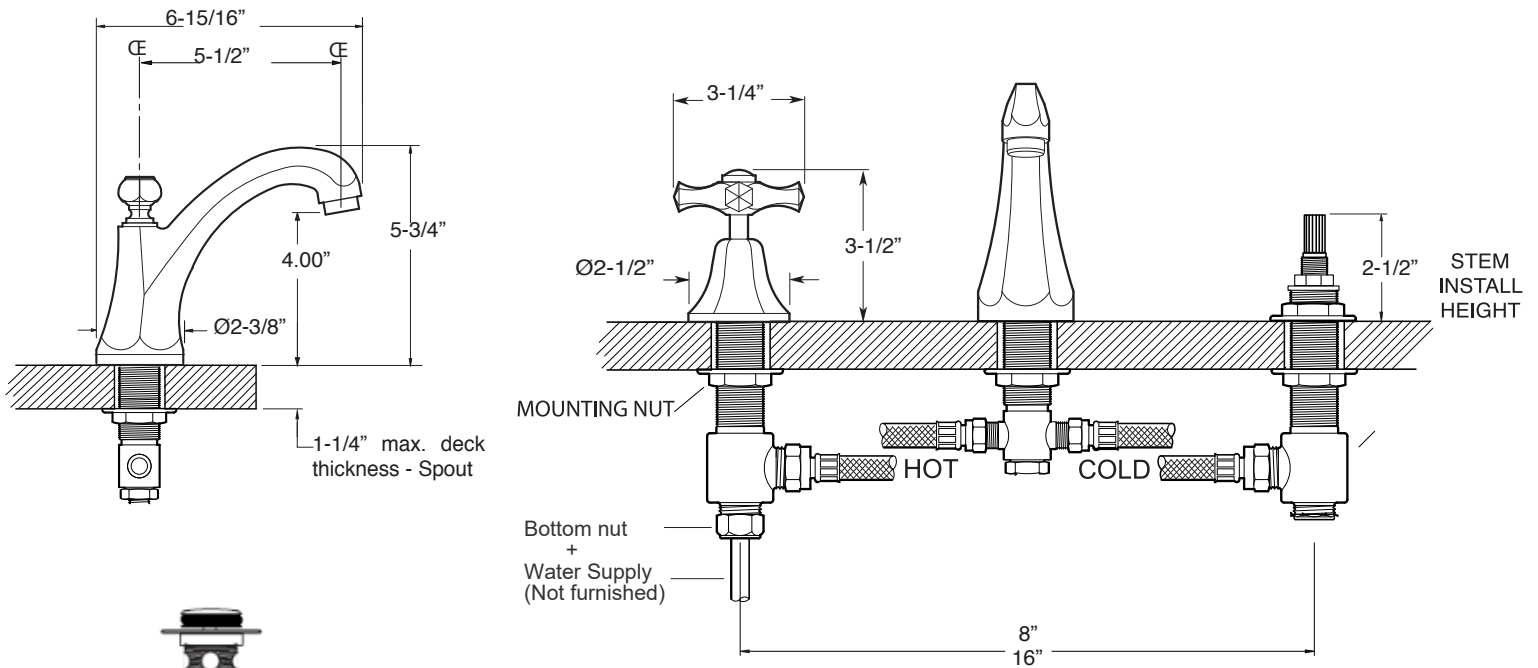

FEATURES:

- All brass construction. Flexible hoses designed to be installed on 8" to 16" centers.
- Includes soft touch drain assembly.
- Cross handle style with center screw attachment.
- 1/4-turn ceramic disc valve cartridge.
 - 18.30.029 - COLD / 18.30.030 - HOT
- Available in all finishes. Warranty varies according to finish selection.
- Standard aerator is limited to 1.2 gpm.

720 Series Widespread Lavatory Set with Mallorca Handles

1.727508

NOTE: Spout and valves install through 1-1/4" diameter holes