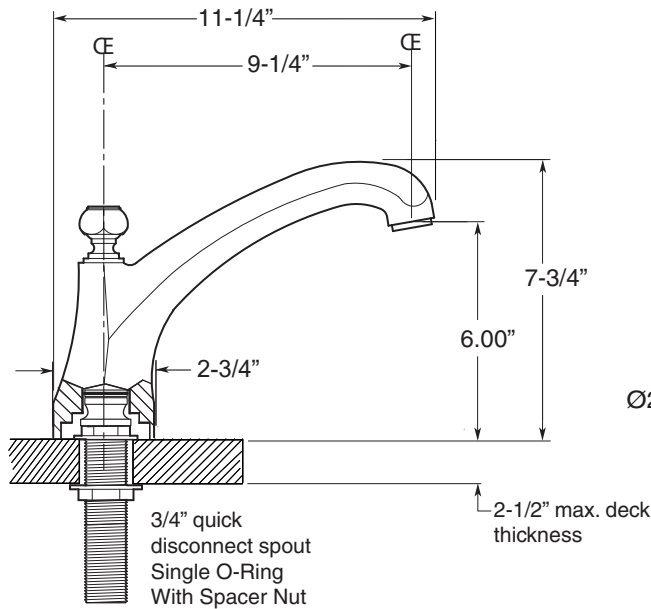

FEATURES:

- All brass construction.
- 3/4" valve bodies with 16 PT. 1/4-turn ceramic disc cartridge.
  - Cold Cartridge 18.30.017, Hot Cartridge 18.30.018
- Available in all finishes. Warranty varies according to finish.

## 720 Series 5-Hole Roman Tub Set with Mallorca Handles

1.727593

1.727593T - Trim Only

18.30.134 - Rough Kit

Spout and valves install through 1-1/4" diameter holes.  
Plumber to provide 3/4" supply lines to valves

NOTE: 1/2" outlet for in-line vacuum breaker (18.15.055), and 60" chrome spiral hose (18.10.016) - INCLUDED