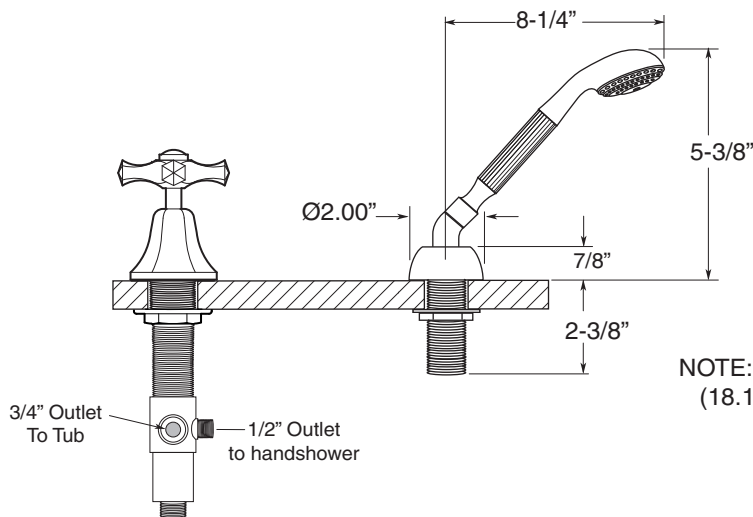

## 720 Series 5-Hole Roman Tub Set with Mallorca Handles

1.727593

1.727593T - Trim Only

18.30.134 - Rough Kit

Spout and valves install through 1-1/4" diameter holes.  
Plumber to provide 3/4" supply lines to valves

NOTE: 1/2" outlet for in-line vacuum breaker (18.15.055), and 60" chrome spiral hose (18.10.016) - INCLUDED