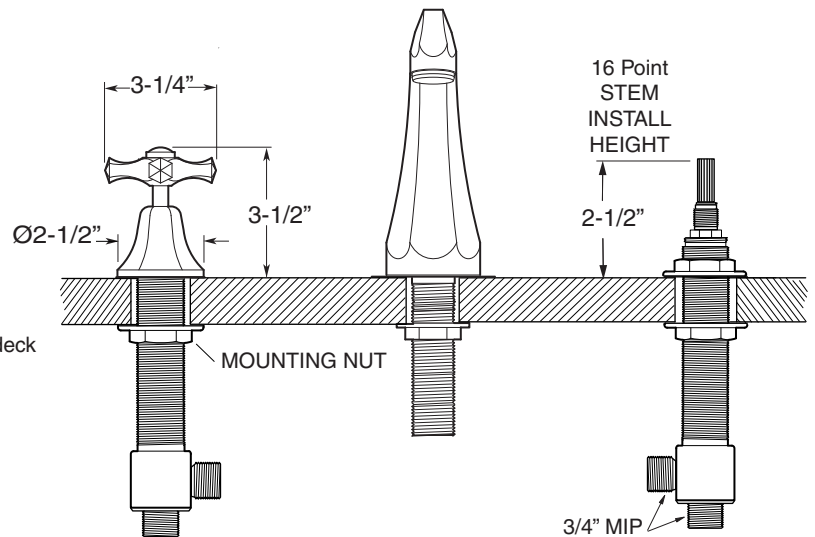

FEATURES:

- All brass construction.
- 3/4" valve bodies with 16 PT. 1/4-turn ceramic disc cartridge.
  - Cold Cartridge 18.30.017, Hot Cartridge 18.30.018
- Available in all finishes. Warranty varies according to finish.

## 720 Series 5-Hole Roman Tub Set with Mallorca Handles

1.727593

1.727593T - Trim Only

18.30.134 - Rough Kit

Spout and valves install through 1-1/4" diameter holes.  
Plumber to provide 3/4" supply lines to valves

NOTE: 1/2" outlet for in-line vacuum breaker (18.15.055), and 60" chrome spiral hose (18.10.016) - INCLUDED