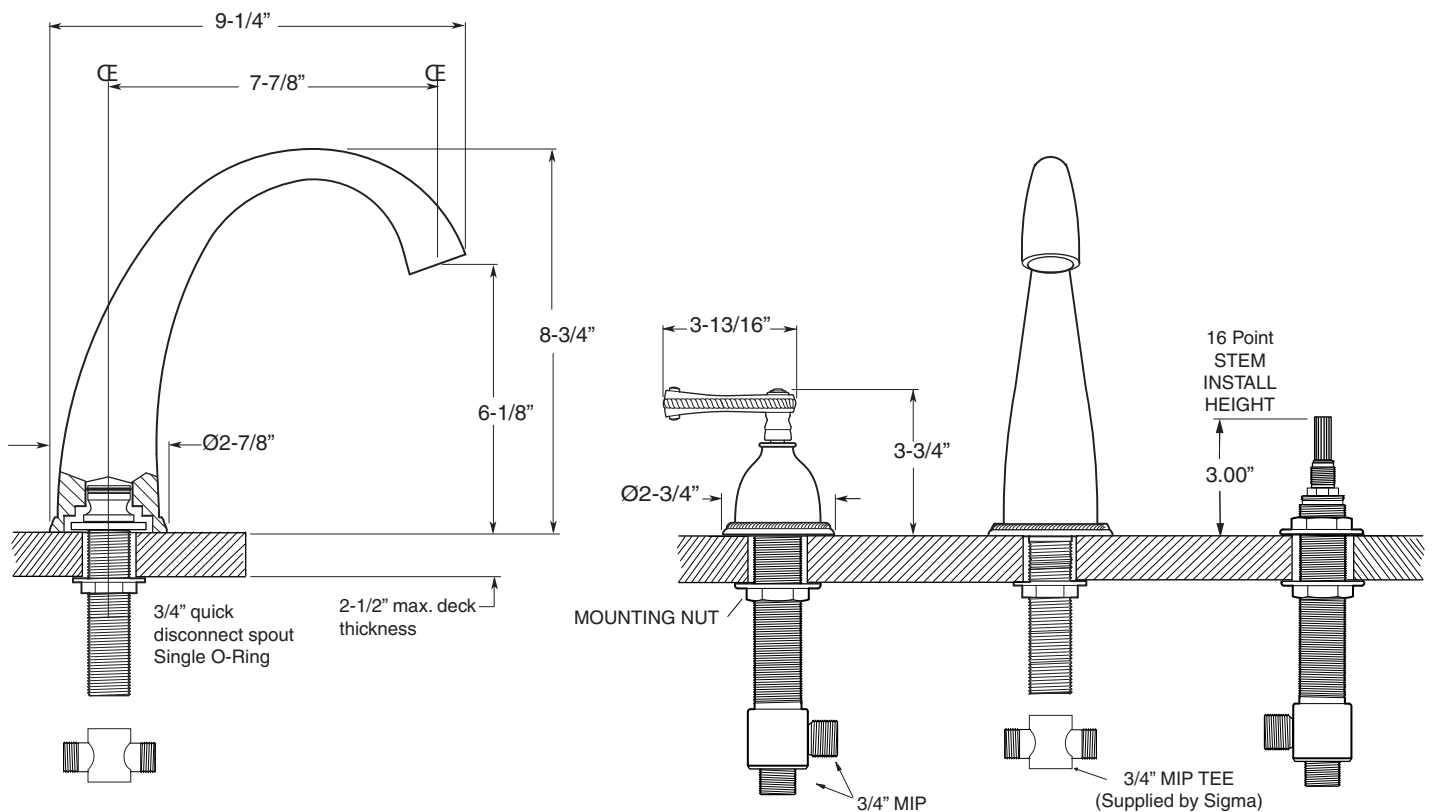

800/830 Series 3-Hole Roman Tub Set with Siena Handle

FEATURES:

- All brass construction.
- 3/4" valve bodies with 16 PT. 1/4-turn ceramic disc cartridge.
 - 18.30.017 Cold, 18.30.018 Hot
- Available in all finishes. Warranty varies according to finish.

1.807977

1.807977T - Trim Only

18.30.006 - Rough Kit

NOTE: Spout and valves install through 1-1/4" diameter holes.
Plumber to provide 3/4" supply lines to valves