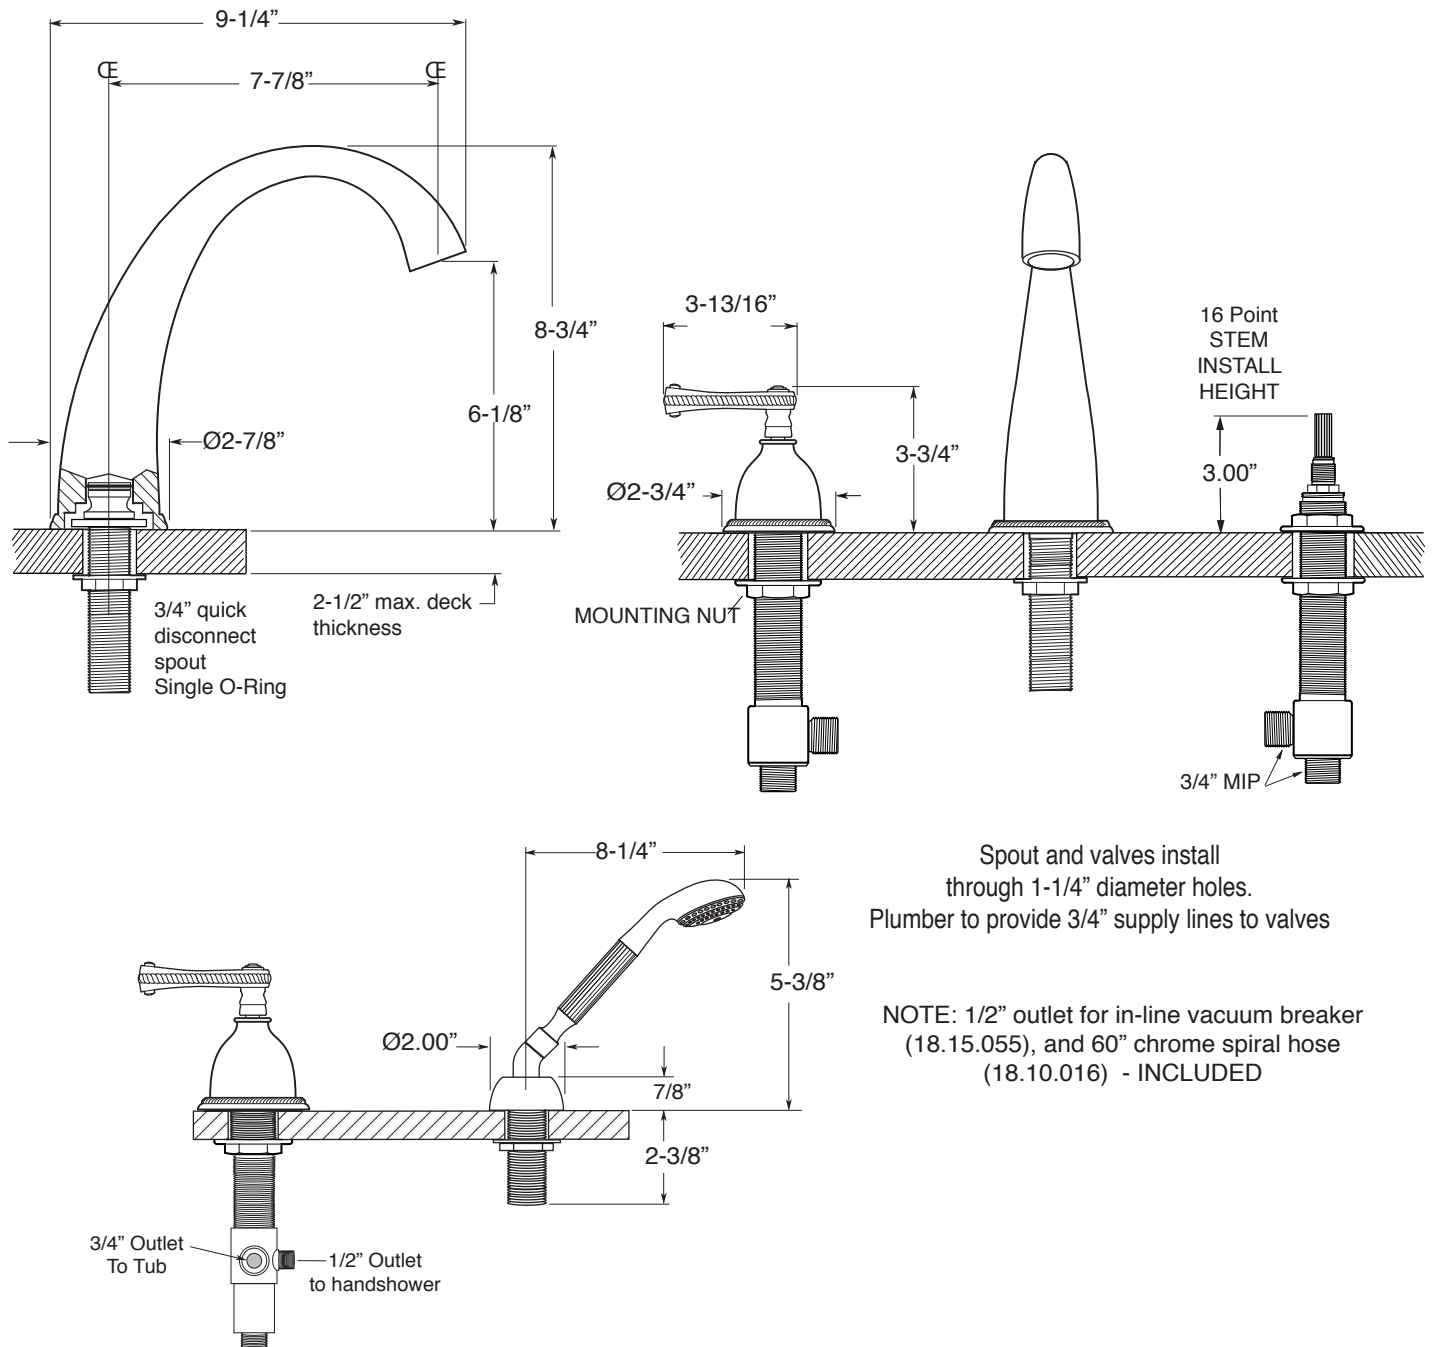

FEATURES:

- All brass construction.
- Curved rope lever style handles with setscrew attachment.
- 3/4" valve bodies with 1/4-turn ceramic disc cartridge.
- Available in all finishes. Warranty varies according to finish.
- Certified to meet or exceed the following codes and standards:
ASME A112.18.1/CSAB 125.1-2011

Series 800

Siena
Roman Tub Set with Deckmount
Handshower and Diverter
1.807993
(1.807993T - Trim only)

Note: Measurements are subject to change or cancellation. No responsibility is assumed for use of superseded or voided pages.