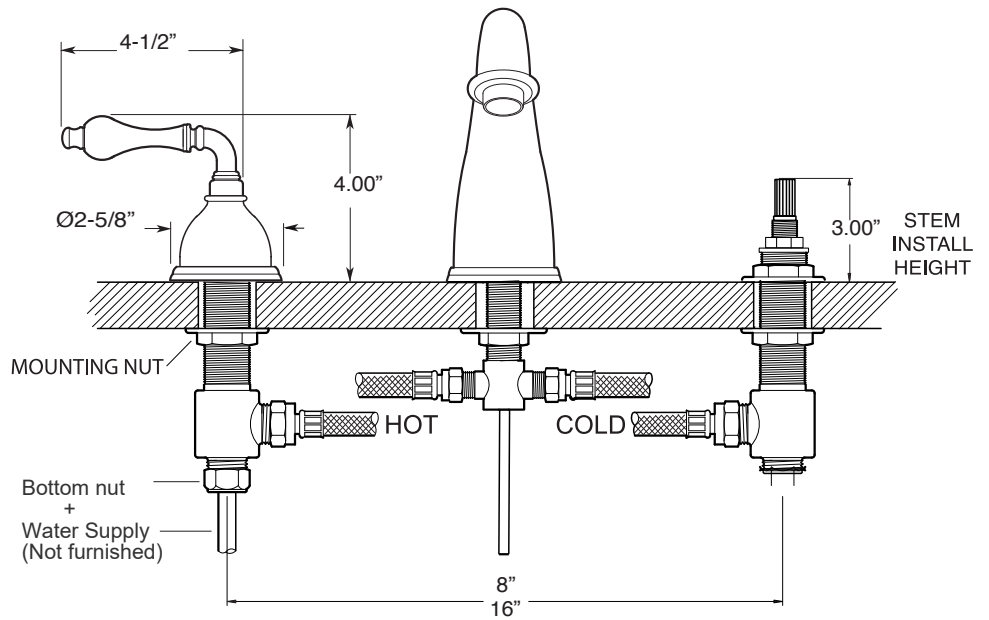

**FEATURES:**

- All brass construction. Flexible hoses designed to be installed on 8" to 16" centers. Includes pop-up style drain assembly.
- Lever style handles with setscrew attachment.
- 1/4-turn ceramic disc valve cartridge.
- 18.30.029 - COLD / 18.30.030 -HOT
- Available in all finishes. Warranty varies according to finish selection.
- Standard aerator is limited to 1.2 gpm

## 800 Series Widespread Lavatory Set with Houston Handles

**1.808108**

NOTE: Spout and valves install through 1-1/4" diameter holes