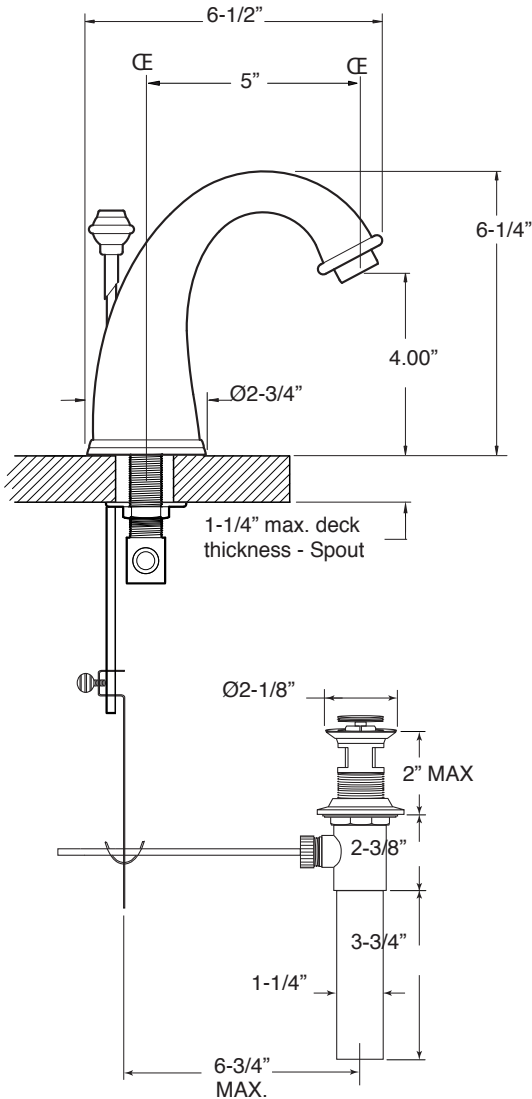

**FEATURES:**

- All brass construction. Flexible hoses designed to be installed on 8" to 16" centers. Includes pop-up style drain assembly.
- Lever style handles with setscrew attachment.
- 1/4-turn ceramic disc valve cartridge.
- 18.30.029 - COLD / 18.30.030 -HOT
- Available in all finishes. Warranty varies according to finish selection.
- Standard aerator is limited to 1.2 gpm

## 800 Series Widespread Lavatory Set with Houston Handles

**1.808108**

NOTE: Spout and valves install through 1-1/4" diameter holes