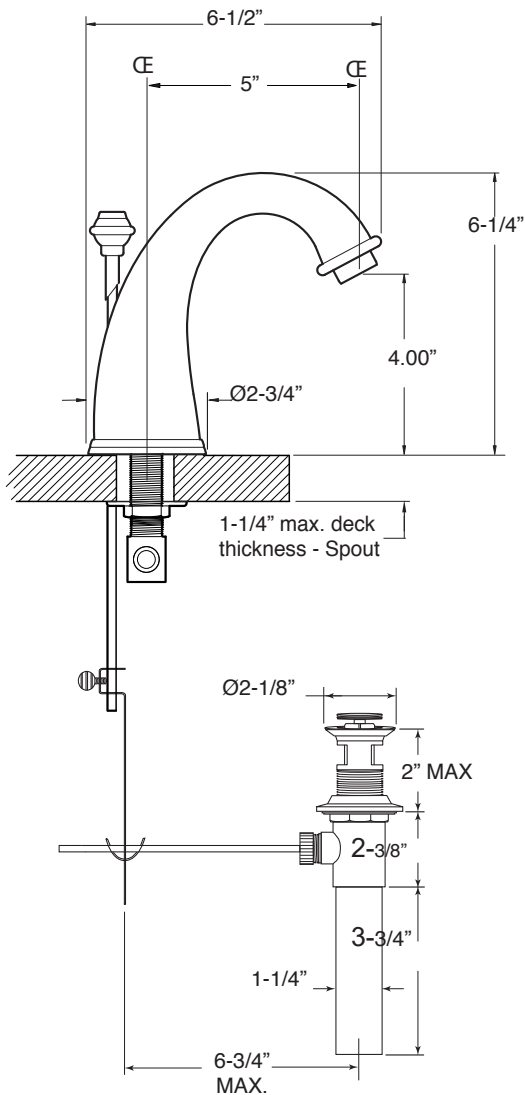

FEATURES:

- All brass construction. Flexible hoses designed to be installed on 8" to 16" centers.
- Includes pop-up style drain assembly.
- Lever style handles with setscrew attachment.
- 1/4-turn ceramic disc valve cartridge.
- 18.30.029 - COLD / 18.30.030 - HOT
- Available in all finishes. Warranty varies according to finish selection.
- Standard aerator is limited to 1.2 gpm.

800 Series Widespread Lavatory Set with Chicago Handles

1.808508

NOTE: Spout and valves install through 1-1/4" diameter holes