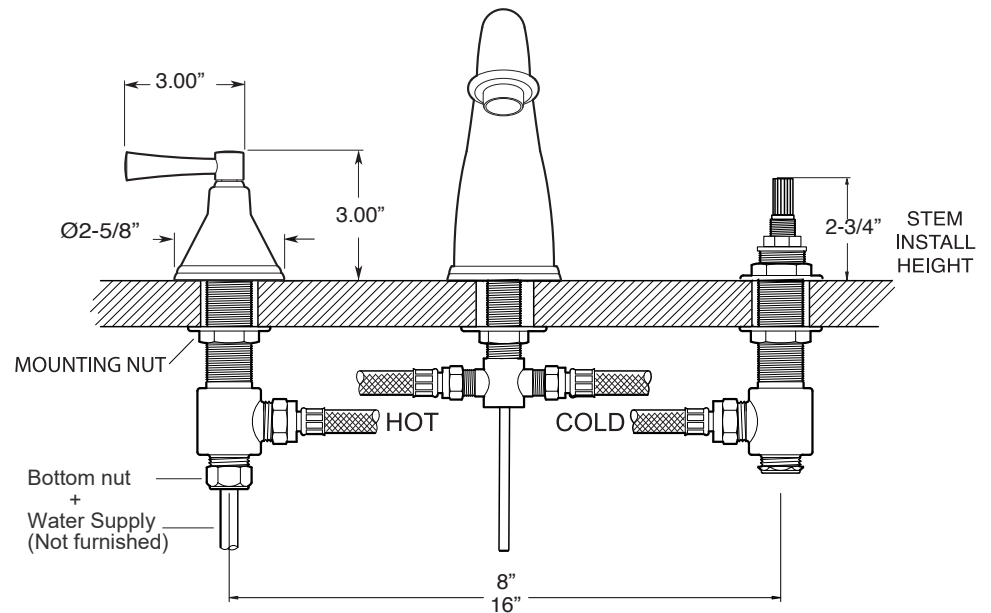

FEATURES:

- All brass construction. Flexible hoses designed to be installed on 8" to 16" centers.
- Includes pop-up style drain assembly.
- Lever style handles with setscrew attachment.
- 1/4-turn ceramic disc valve cartridge.
- 18.30.029 - COLD / 18.30.030 - HOT
- Available in all finishes. Warranty varies according to finish selection.
- Standard aerator is limited to 1.2 gpm.

800 Series Widespread Lavatory Set with Chicago Handles

1.808508

NOTE: Spout and valves install through 1-1/4" diameter holes