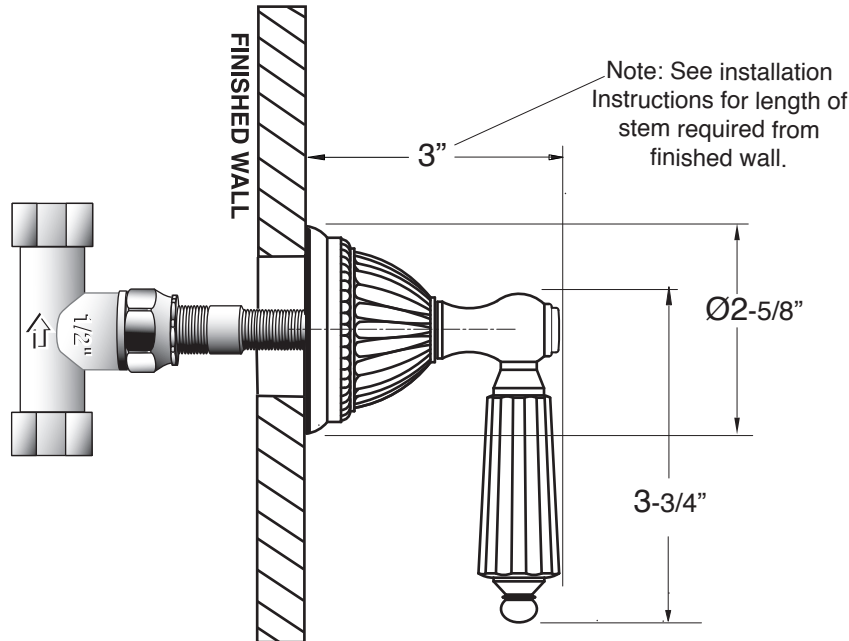

TechData

SPECIFICATIONS

Trim for Wall Valve

Trim Only
Georgian
1.004187T

Trim used with the following Valves:

| | |
|--|----------------------------------|
| 18.30.020 - 1/2" Volume Control - 16 pt..... | Replacement cartridge: 18.30.036 |
| 18.30.023 - 3/4" Volume Control - 16 pt..... | Replacement cartridge: 18.30.011 |
| 18.30.255 - 3 port In-wall Diverter - 16 pt..... | Replacement cartridge: 18.30.259 |
| 18.30.253 - 4 port In-wall Diverter - 16 pt..... | Replacement cartridge: 18.30.257 |
| | |
| 78.30.020 - 1/2" Volume Control - 20 pt..... | Replacement cartridge: 18.30.036 |
| 78.30.023 - 1/2" Volume Control - 20 pt..... | Replacement cartridge: 18.30.011 |
| 78.30.255 - 3 port In-wall Diverter - 20 pt..... | Replacement cartridge: 18.30.259 |
| 78.30.253 - 4 port In-wall Diverter - 20 pt..... | Replacement cartridge: 18.30.257 |

Note: Measurements are subject to change or cancellation. No responsibility is assumed for use of superseded or voided pages.