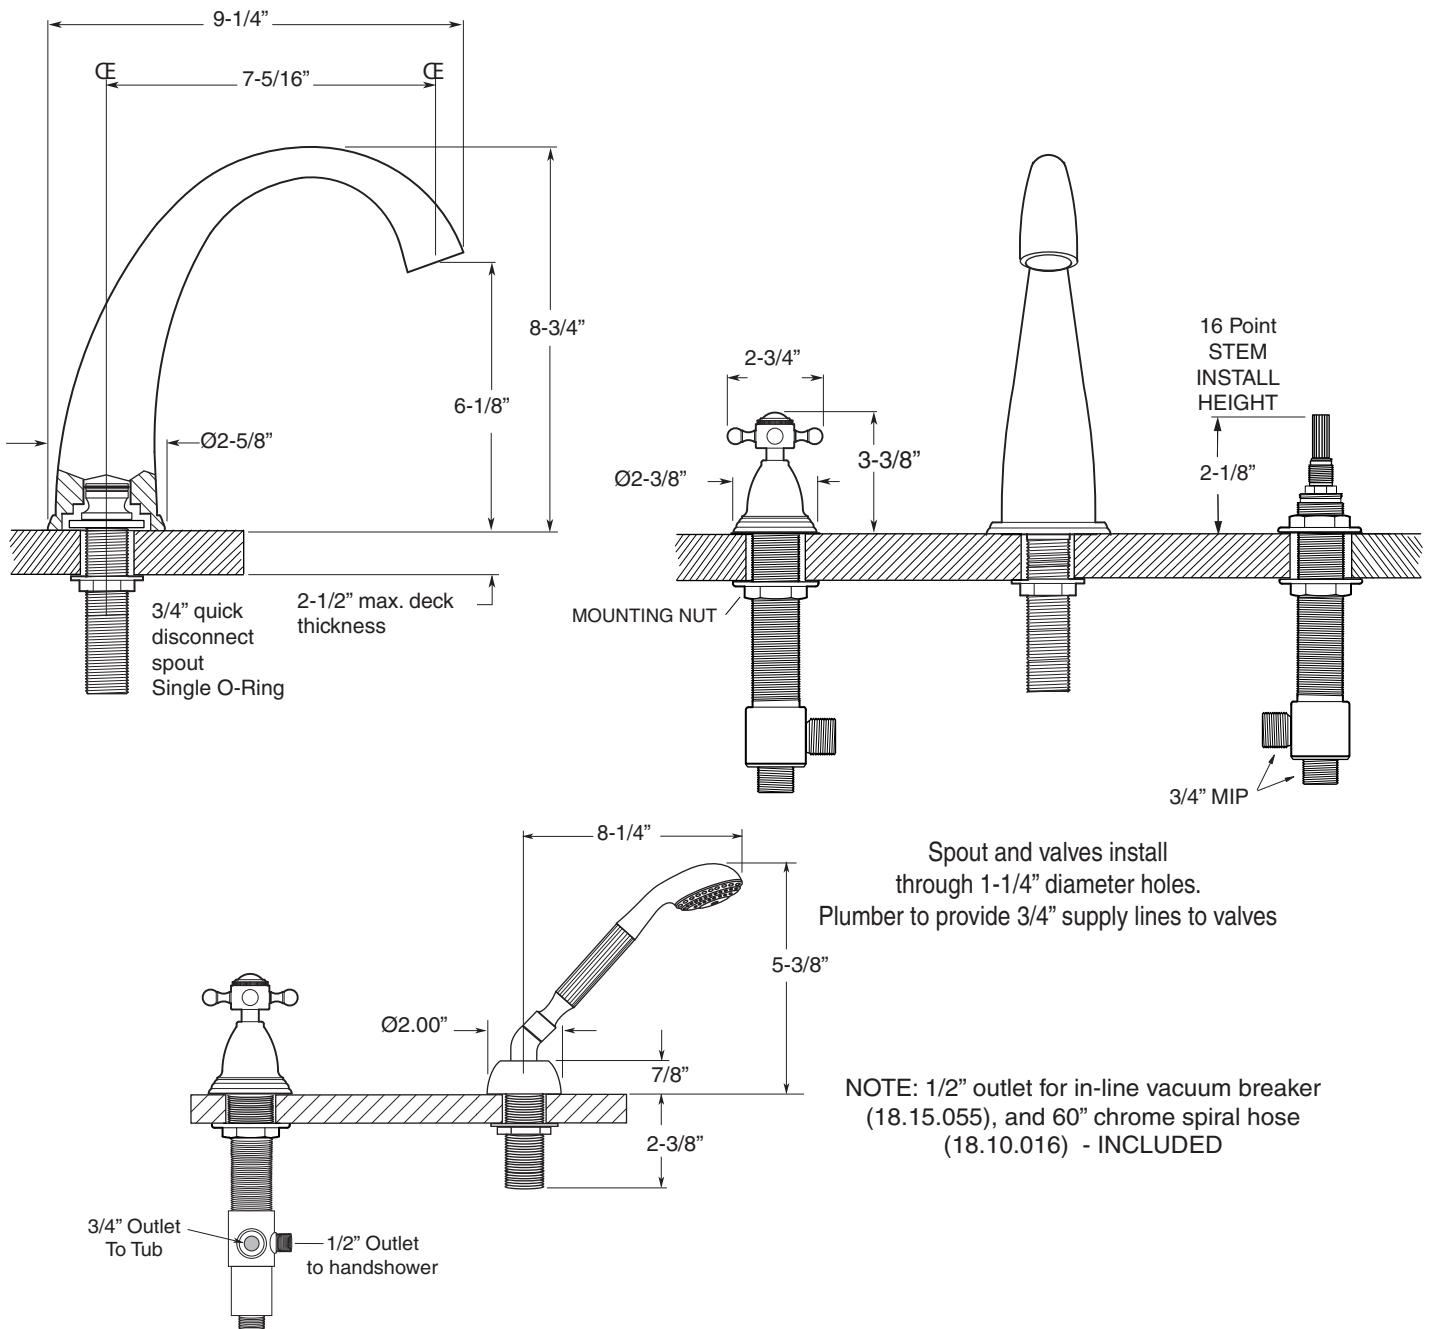

FEATURES:

- All brass construction.
- 3/4" valve bodies with 16 PT. 1/4-turn ceramic disc cartridge.
 - Cold Cartridge 18.30.017, Hot Cartridge 18.30.018
- Available in all finishes. Warranty varies according to finish.

SPECIFICATIONS

200 Series 5-Hole Roman Tub Set with Alexandria Handles

1.201493

1.201493T - Trim Only

18.30.134 - Rough Kit

Note: Measurements are subject to change or cancellation. No responsibility is assumed for use of superseded or voided pages.