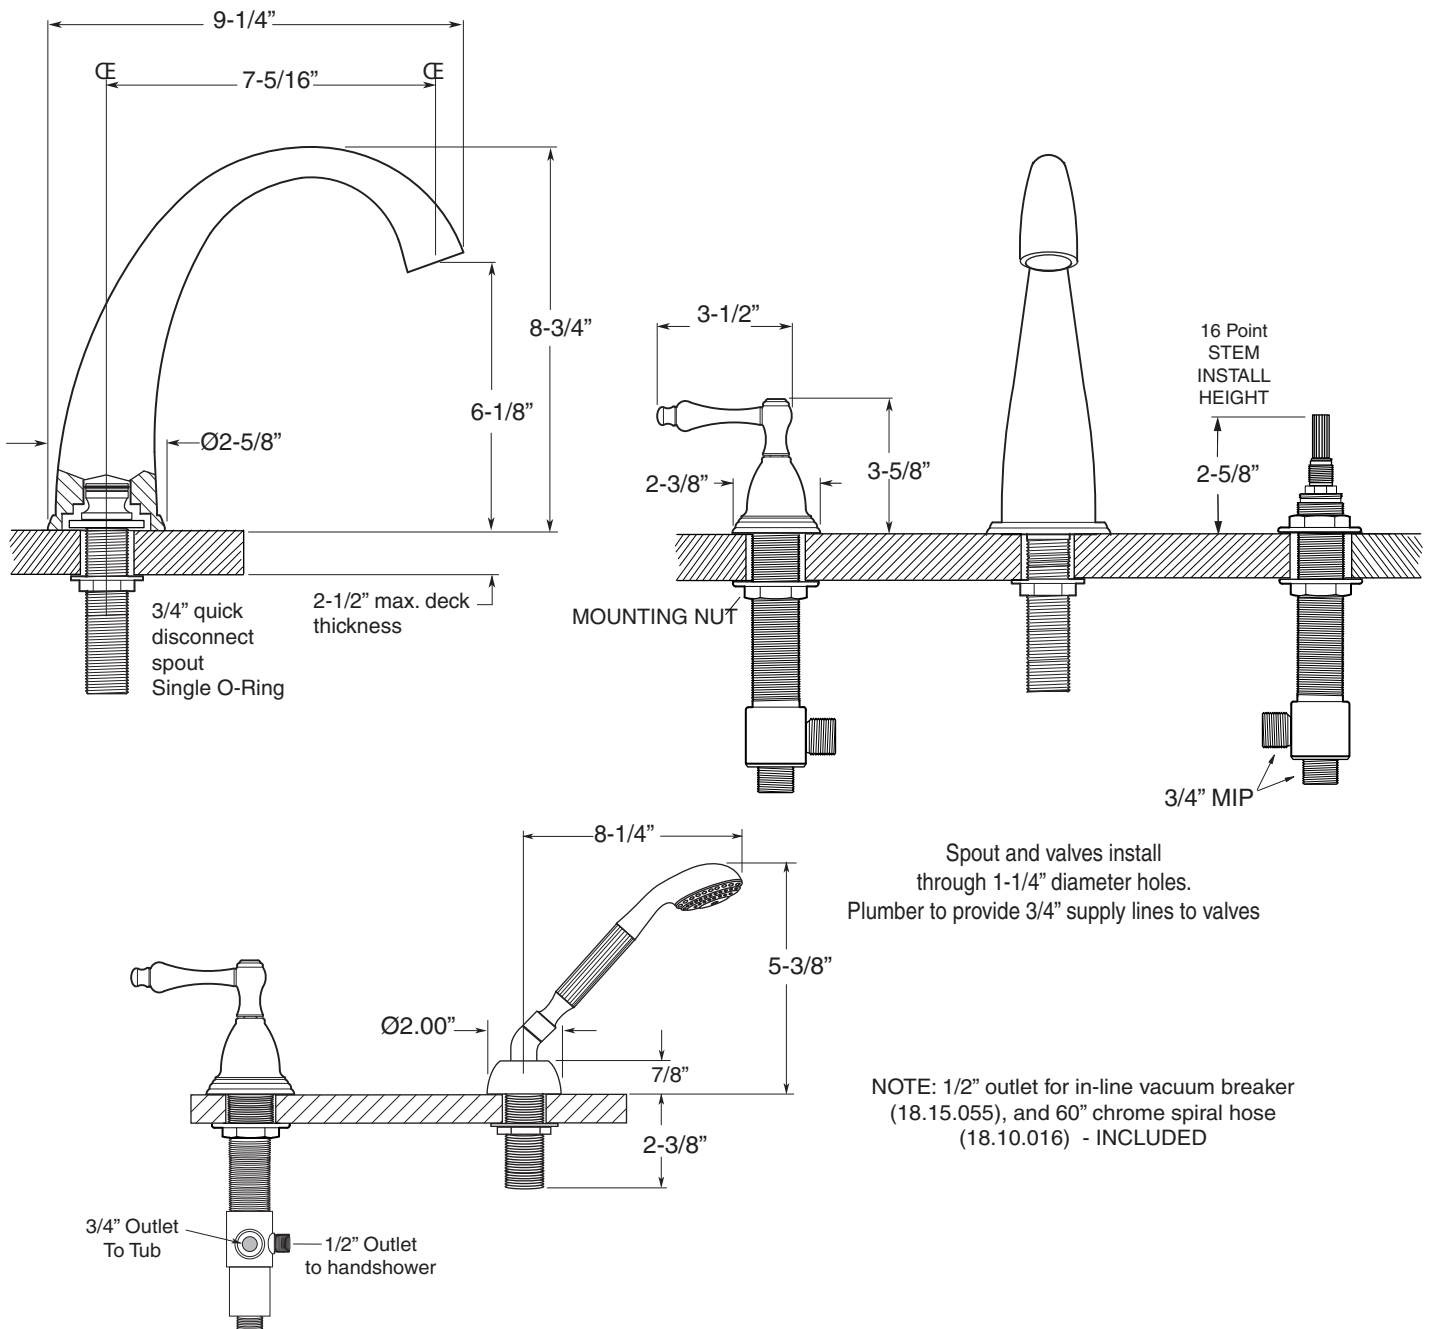

FEATURES:

- All brass construction.
- 3/4" valve bodies with 16 PT. 1/4-turn ceramic disc cartridge.
 - Cold Cartridge 18.30.017, Hot Cartridge 18.30.018
- Available in all finishes. Warranty varies according to finish.

SPECIFICATIONS

200 Series 5-Hole Roman Tub Set with Montreal Handles

1.201793

1.201793T - Trim Only

18.30.134 - Rough Kit

Note: Measurements are subject to change or cancellation. No responsibility is assumed for use of superseded or voided pages.