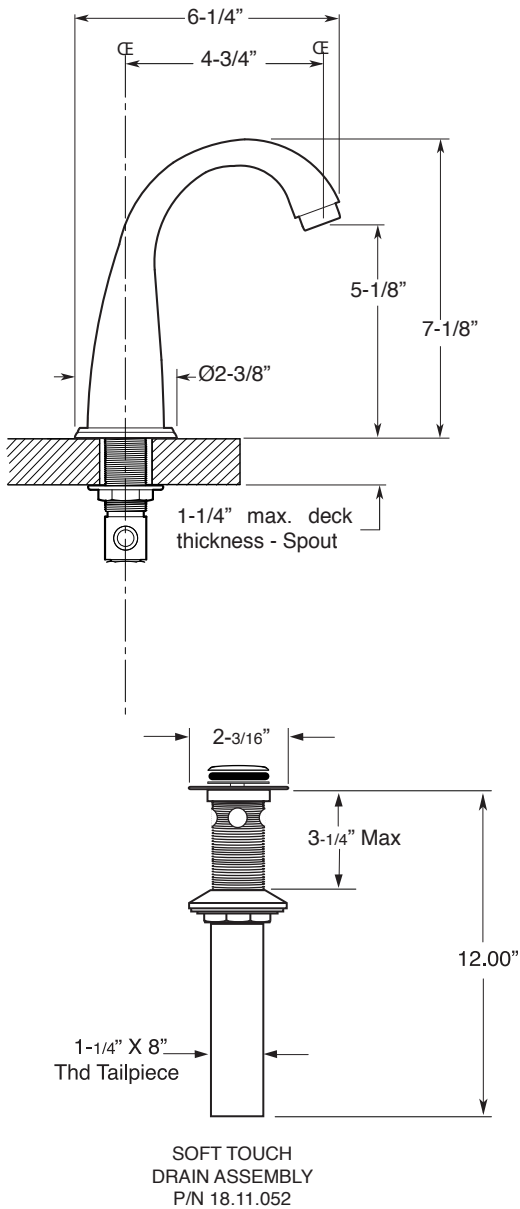

## FEATURES:

- All brass construction. Flexible hoses designed to be installed on 8" to 16" centers. Includes soft touch style drain assembly.
- Lever style handles - factory assembled with escutcheon
- 1/4-turn ceramic disc valve cartridge.
  - 18.30.029 - COLD / 18.30.030 - HOT
- Available in all finishes. Warranty varies according to finish selection.
- Standard aerator is limited to 1.2 gpm.

## 200 Series Widespread Lavatory Set with Toronto Handles

### 1.202008

NOTE: Spout and valves install through 1-1/4" diameter holes

Note: Measurements are subject to change or cancellation. No responsibility is assumed for use of superseded or voided pages.