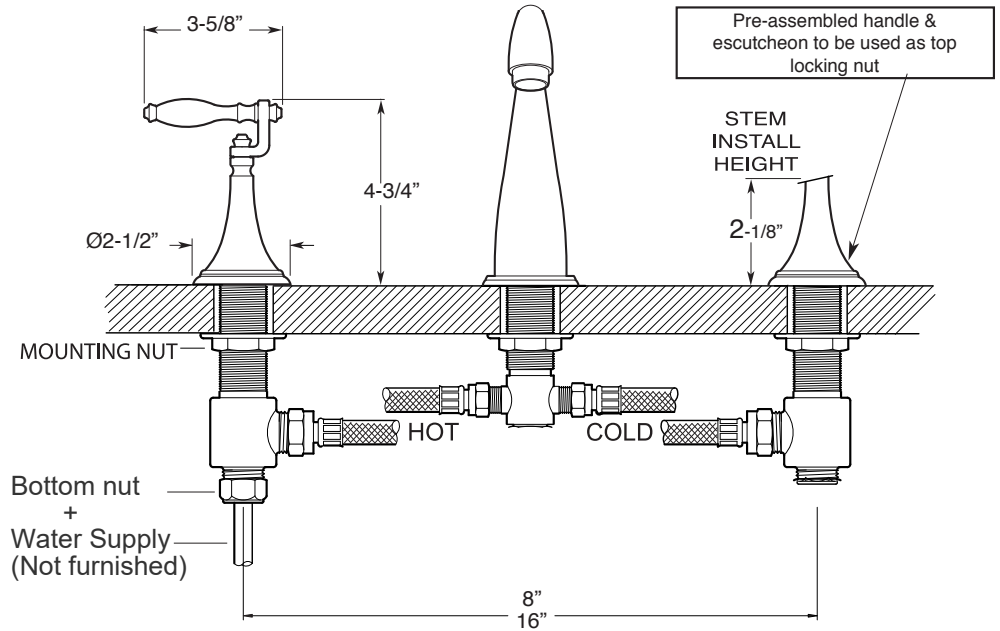

## FEATURES:

- All brass construction. Flexible hoses designed to be installed on 8" to 16" centers. Includes soft touch style drain assembly.
- Lever style handles - factory assembled with escutcheon
- 1/4-turn ceramic disc valve cartridge.
  - 18.30.029 - COLD / 18.30.030 - HOT
- Available in all finishes. Warranty varies according to finish selection.
- Standard aerator is limited to 1.2 gpm.

## 200 Series Widespread Lavatory Set with Toronto Handles

### 1.202008

NOTE: Spout and valves install through 1-1/4" diameter holes

Note: Measurements are subject to change or cancellation. No responsibility is assumed for use of superseded or voided pages.