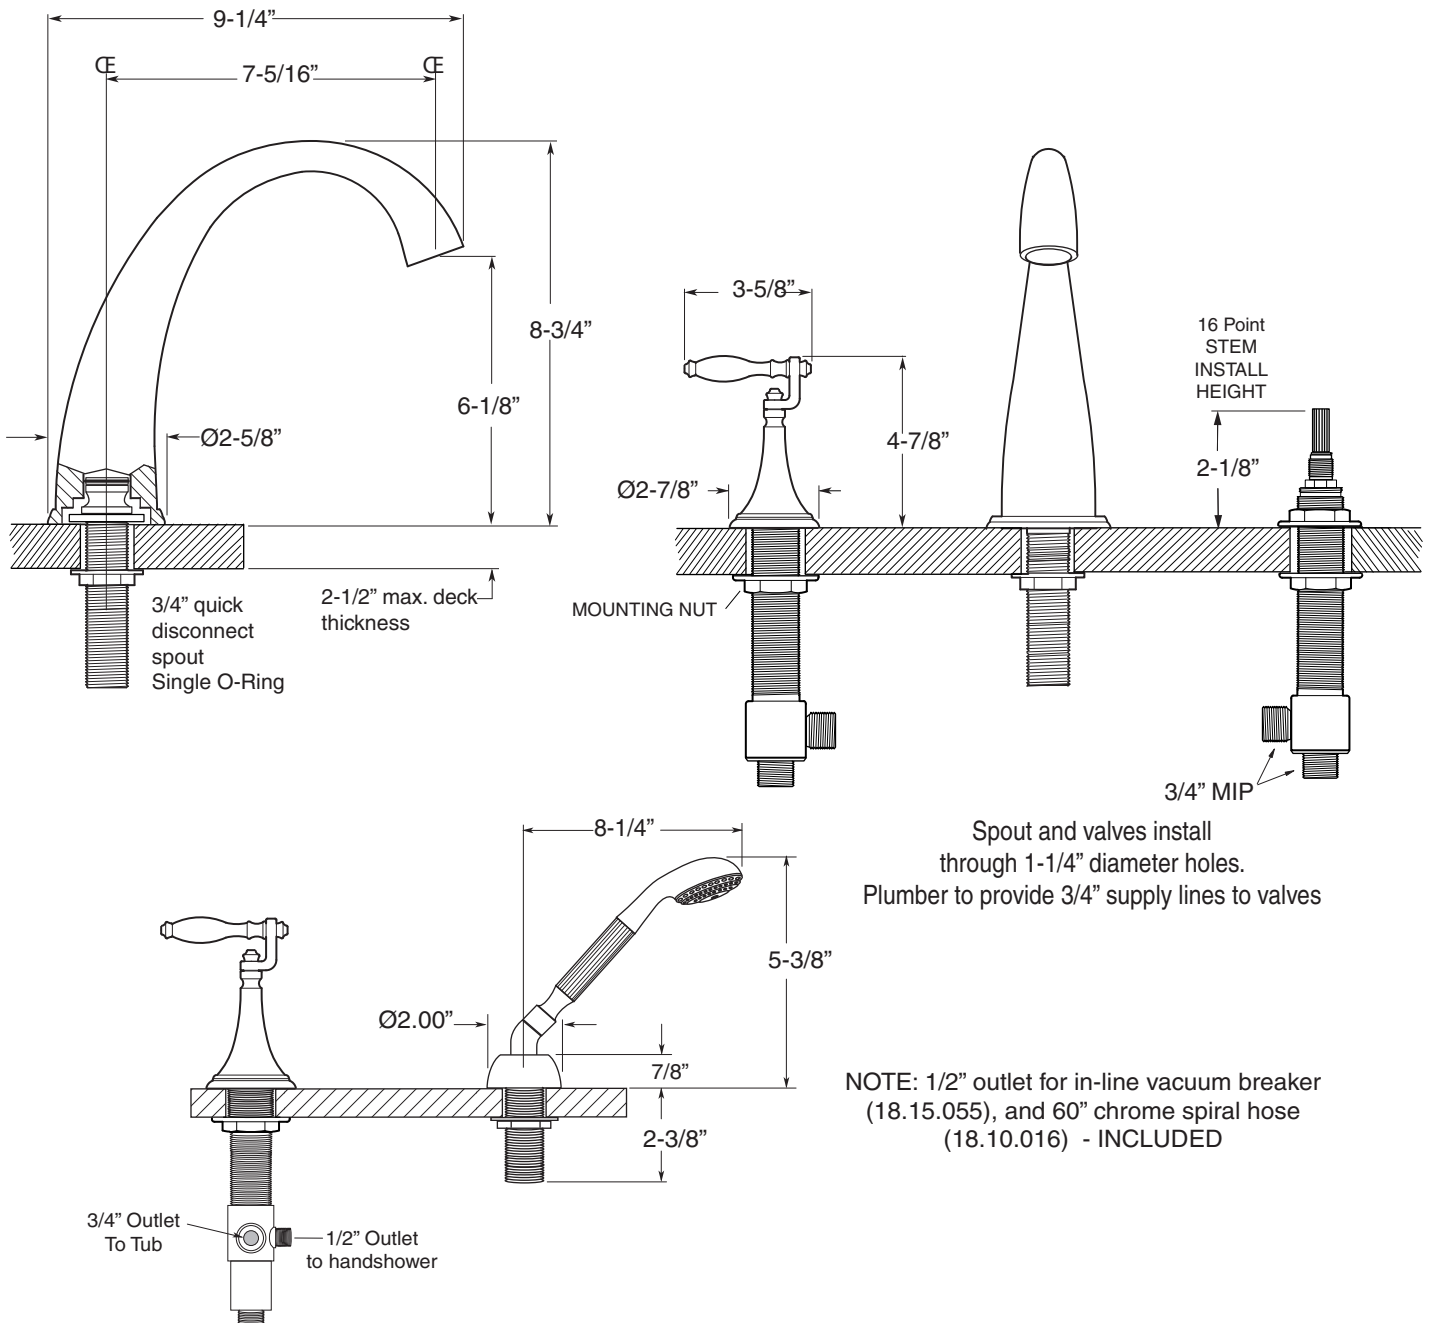

FEATURES:

- All brass construction.
- 3/4" valve bodies with 16 PT. 1/4-turn ceramic disc cartridge.
 - Cold Cartridge 18.30.017, Hot Cartridge 18.30.018
- Available in all finishes. Warranty varies according to finish.

SPECIFICATIONS

200 Series 5-Hole Roman Tub Set with Toronto Handles

1.202093

1.202093T - Trim Only

18.30.134 - Rough Kit

Note: Measurements are subject to change or cancellation. No responsibility is assumed for use of superseded or voided pages.