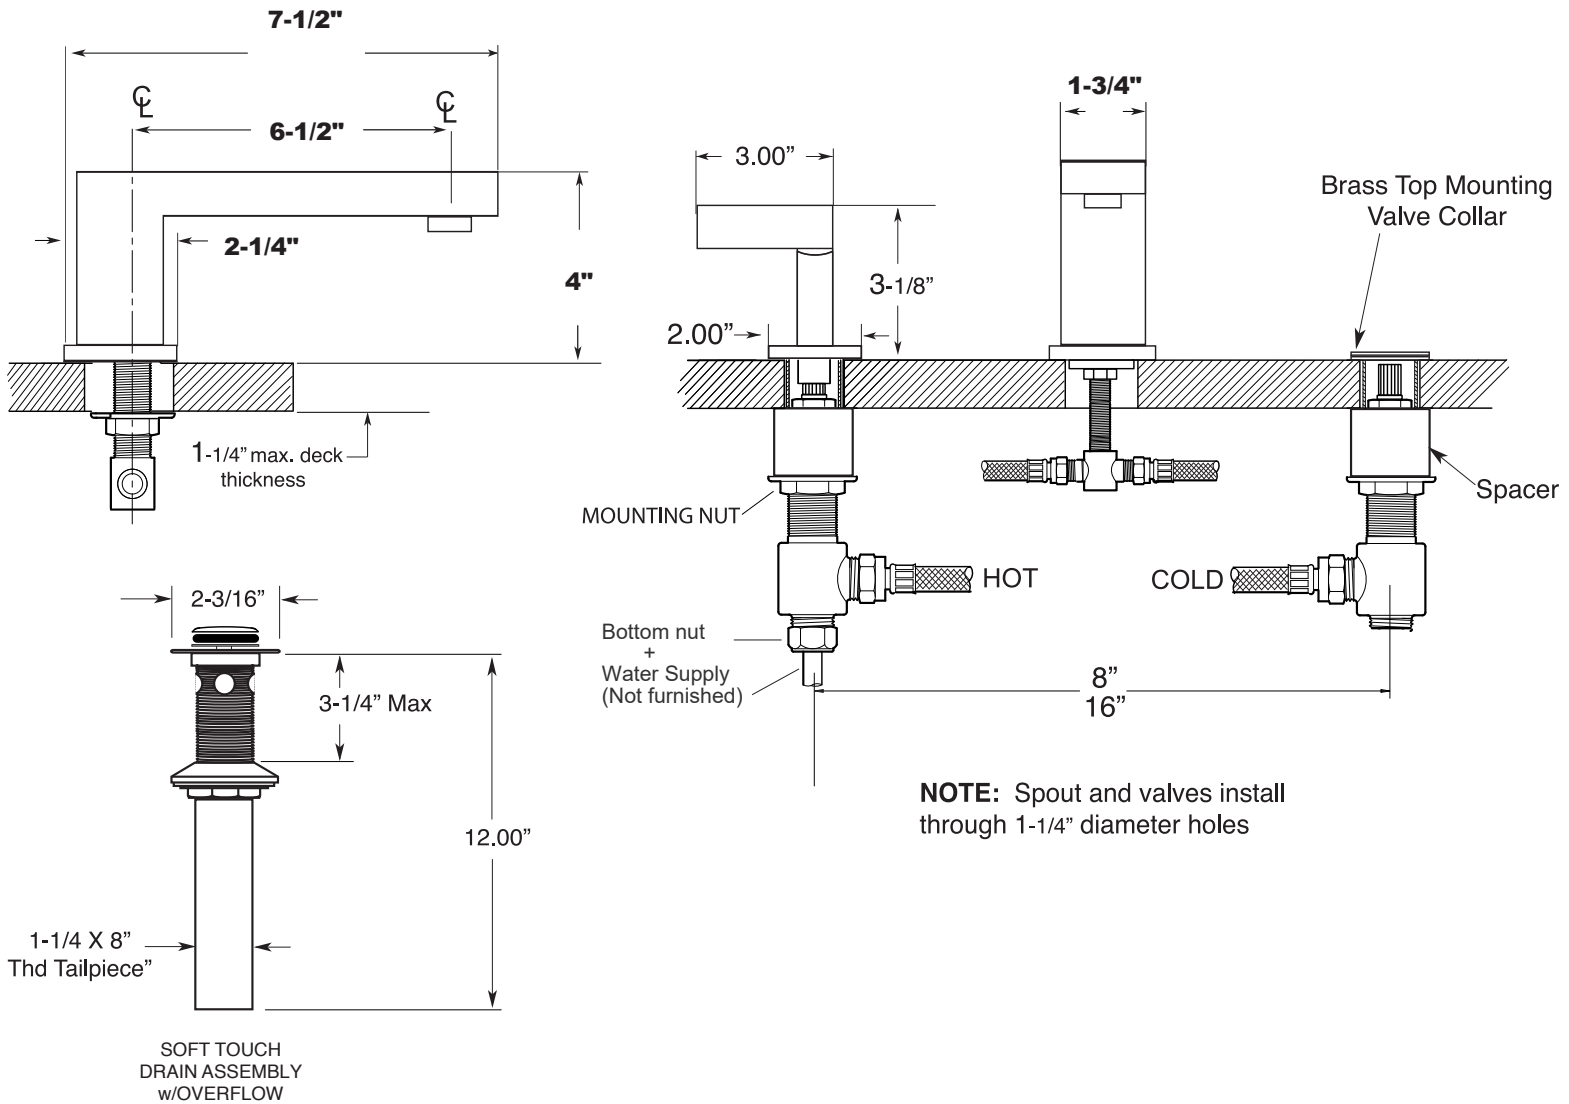

FEATURES:

- All brass construction. Flexible hoses designed to be installed on 8" to 16" centers. Includes soft touch drain assembly.
- Square escutcheon with paddle style handles.
- 1/4-turn ceramic disc valve cartridge.
- Available in all finishes. Warranty varies according to finish selection.
- Standard aerator in spout is limited to 1.2 gpm.
-

SPECIFICATIONS

2300 Series Widespread Lavatory Set with Stixx Handle

1.239508

Note: Measurements are subject to change or cancellation. No responsibility is assumed for use of superseded or voided pages.