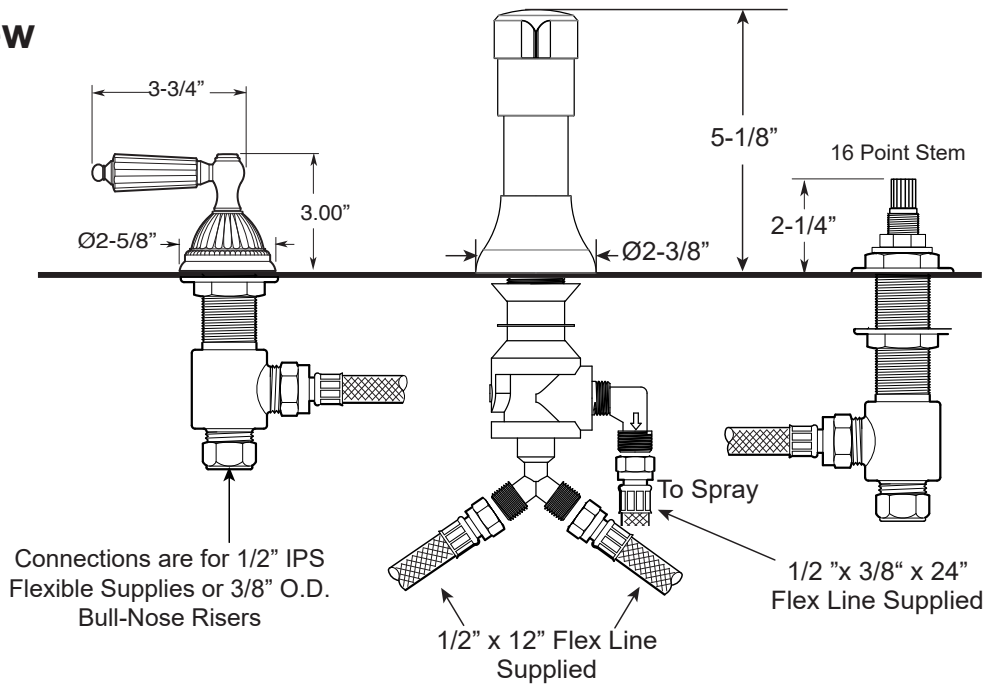

FEATURES:

- All brass construction.
- Hot & Cold valves and integral Vacuum Breaker/Diverter require 1-1/4" (max.) holes.
- Includes pop-up drain assembly with overflow. Longer ball rod available on request. P/N: APS.11.019
- Diverter controls water flow between douche spray & flushing rim.
- 1/4-turn ceramic disc valve cartridges for handles.
- Available in all finishes. Warranty varies according to finish selection.

**Bidet Set with
Georgian Handles**

1.004190

Front View

Side View

Note: Measurements are subject to change. No responsibility is assumed for use of superseded or voided pages.