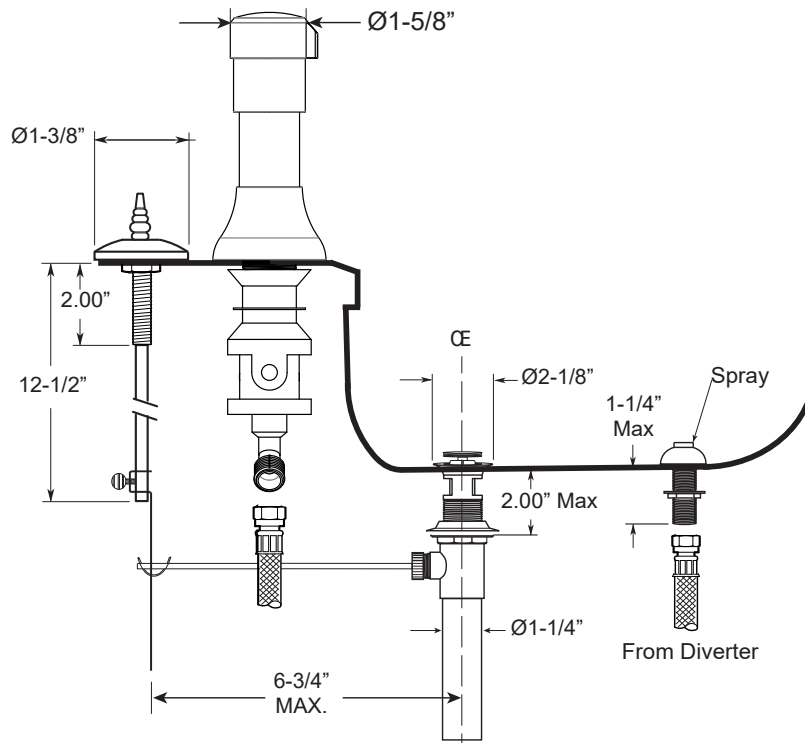

FEATURES:

- All brass construction.
- Hot & Cold valves and integral Vacuum Breaker/Diverter require 1-1/4" (max.) holes.
- Includes pop-up drain assembly with overflow. Longer ball rod available on request. P/N: APS.11.019
- Diverter controls water flow between douche spray & flushing rim.
- 1/4-turn ceramic disc valve cartridges for handles.
- Available in all finishes. Warranty varies according to finish selection.

**Bidet Set with
Georgian Handles**

1.004190

Front View

Side View

Note: Measurements are subject to change. No responsibility is assumed for use of superseded or voided pages.