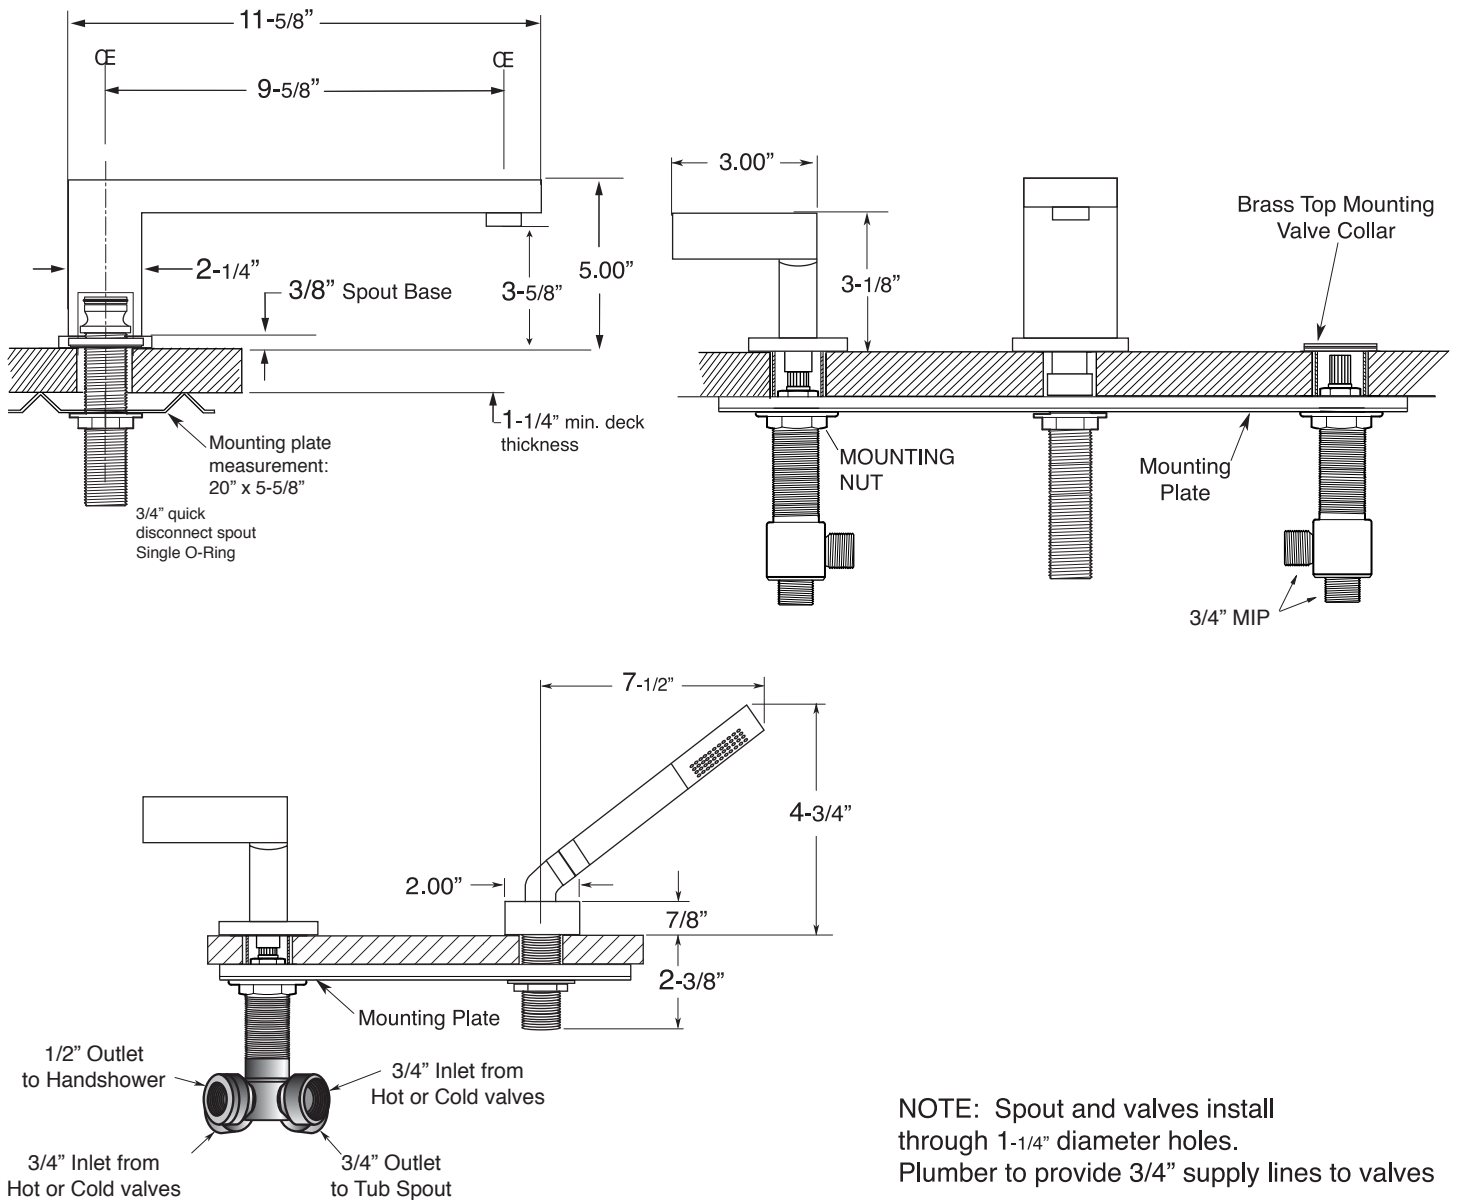

FEATURES:

- All brass construction.
- Square escutcheon with paddle style handle.
- Valves and spout are factory installed on mounting plate.
- 3/4" valve bodies with 1/4-turn ceramic disc cartridge.
- Available in all finishes. Warranty varies according to finish
- Certified to meet or exceed the following codes and standards:
ASME A112.18.1/CSAB 125.1-2011

Series 2300

Stixx

Roman Tub Set with Deckmount
Diverter and Handshower

1.239593

(1.239593T - Trim only)

NOTE: Spout and valves install through 1-1/4" diameter holes.
Plumber to provide 3/4" supply lines to valves

Note: Measurements are subject to change or cancellation. No responsibility is assumed for use of superseded or voided pages.