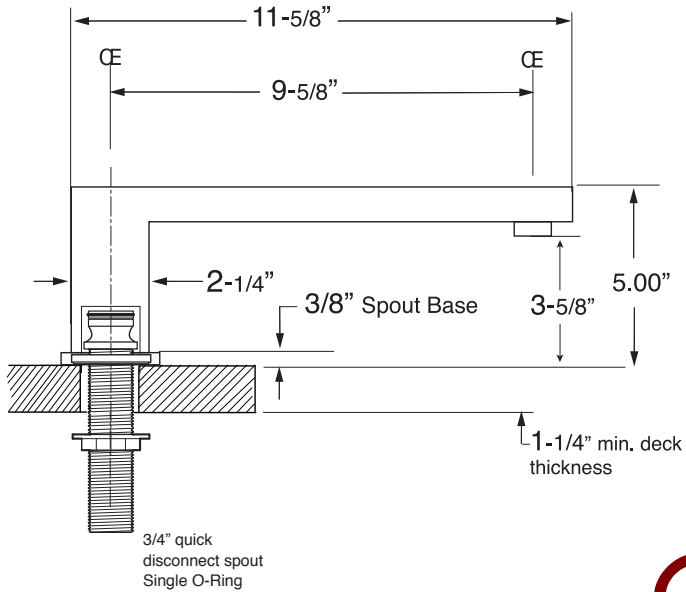

FEATURES:

- All brass construction.
- 3/4" valve bodies with 20 PT. 1/4-turn ceramic disc cartridge.
 - Cold Cartridge 18.30.010, Hot Cartridge 18.30.011
- Available in all finishes. Warranty varies according to finish.

SPECIFICATIONS

2300 Series 5-Hole Roman Tub Set with Stix Handles

1.239593

1.239593T - Trim Only

18.30.311 - Rough Kit

NOTE: Spout and valves install through 1-1/4" diameter holes. Plumber to provide 3/4" supply lines to valves

DISCONTINUED

NOTE: 1/2" outlet for in-line vacuum breaker (18.15.055) and 60" chrome spiral hose (18.10.016) - INCLUDED

Note: Measurements are subject to change or cancellation. No responsibility is assumed for use of superseded or voided pages.