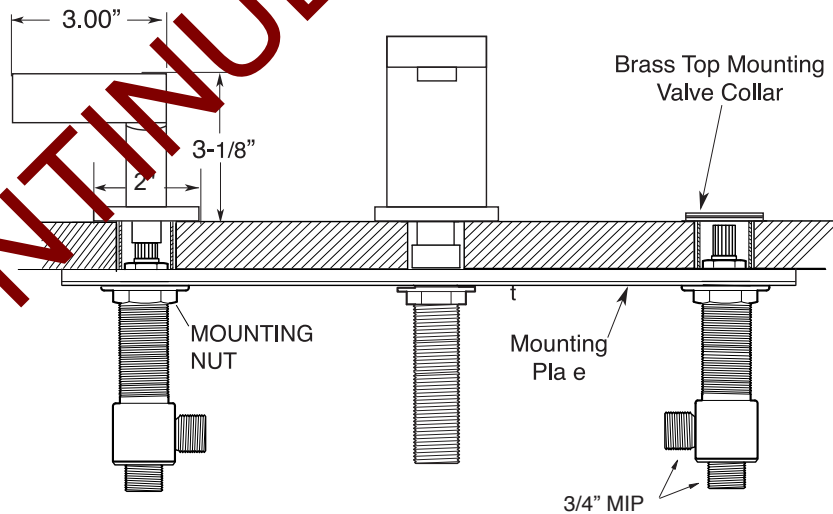

FEATURES:

- All brass construction.
- 3/4" valve bodies with 20 PT. 1/4-turn ceramic disc cartridge.
 - Cold Cartridge 18.30.010, Hot Cartridge 18.30.011
- Available in all finishes. Warranty varies according to finish.

SPECIFICATIONS

2300 Series 5-Hole Roman Tub Set with Stix Handles

1.239593

1.239593T - Trim Only

18.30.311 - Rough Kit

NOTE: Spout and valves install through 1-1/4" diameter holes. Plumber to provide 3/4" supply lines to valves

DISCONTINUED

NOTE: 1/2" outlet for in-line vacuum breaker (18.15.055) and 60" chrome spiral hose (18.10.016) - INCLUDED

Note: Measurements are subject to change or cancellation. No responsibility is assumed for use of superseded or voided pages.