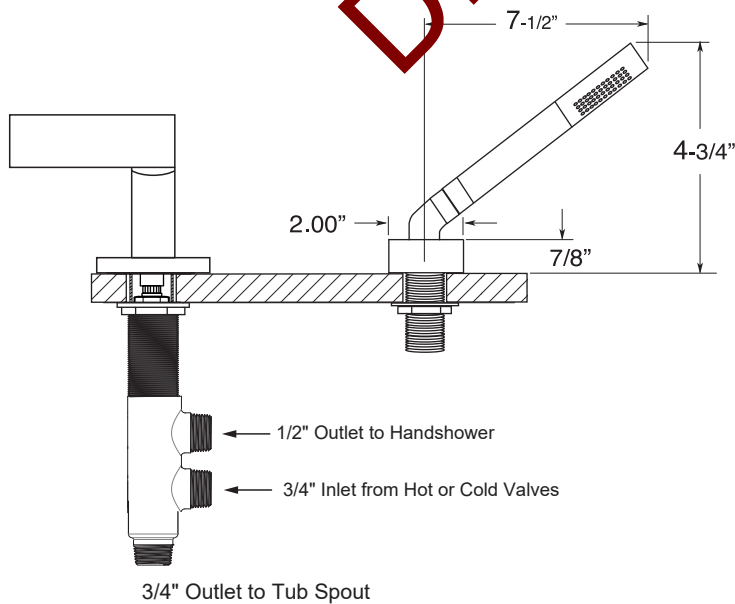

FEATURES:

- All brass construction.
- 3/4" valve bodies with 20 PT. 1/4-turn ceramic disc cartridge.
 - Cold Cartridge 18.30.010, Hot Cartridge 18.30.011
- Available in all finishes. Warranty varies according to finish.

SPECIFICATIONS

2300 Series 5-Hole Roman Tub Set with Stix Handles

1.239593

1.239593T - Trim Only

18.30.311 - Rough Kit

NOTE: Spout and valves install through 1-1/4" diameter holes. Plumber to provide 3/4" supply lines to valves

DISCONTINUED

NOTE: 1/2" outlet for in-line vacuum breaker (18.15.055) and 60" chrome spiral hose (18.10.016) - INCLUDED

Note: Measurements are subject to change or cancellation. No responsibility is assumed for use of superseded or voided pages.