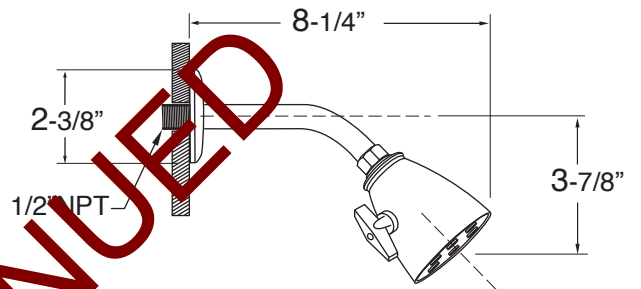

Series 2500/2800

Pressure Balanced Tub & Shower

Regent Handle
1.255368

Features:

- Forged brass construction
- Ceramic disk valve cartridge 18.30.865
- Adjustable hot limit safety stop
- Reversible cartridge
- 5.6 GPM @ 45 PSI

(1.255368T - Trim Only)

Note: See installation Instructions for length of stem required from finished wall.

Note: Measurements are subject to change or cancellation. No responsibility is assumed for use of superseded or voided pages.