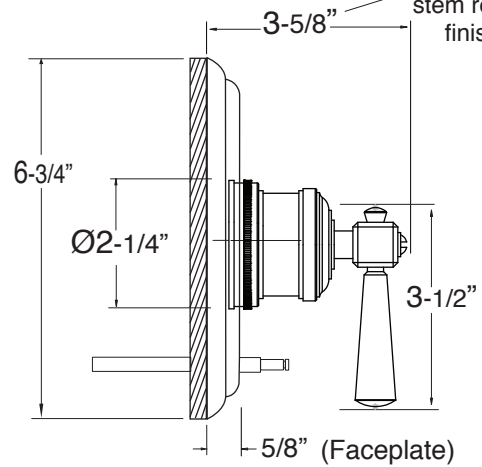

Series 2500/2800

Pressure Balanced Tub & Shower

Regent Handle
1.255368

Features:

- Forged brass construction
- Ceramic disk valve cartridge 18.30.865
- Adjustable hot limit safety stop
- Reversible cartridge
- 5.6 GPM @ 45 PSI

(1.255368T - Trim Only)

Note: See installation Instructions for length of stem required from finished wall.

Note: Measurements are subject to change or cancellation. No responsibility is assumed for use of superseded or voided pages.