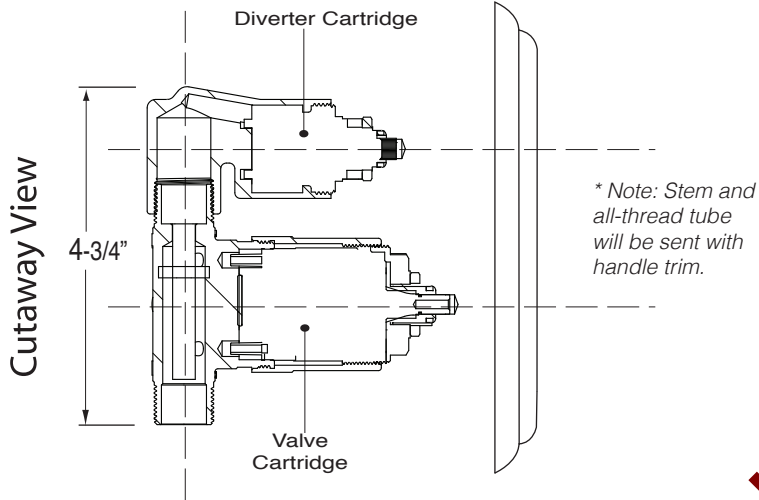

Series 2500/2800

Pressure Balanced Tub & Shower

Regent Handle
1.255368

Features:

- Forged brass construction
- Ceramic disk valve cartridge 18.30.865
- Adjustable hot limit safety stop
- Reversible cartridge
- 5.6 GPM @ 45 PSI

(1.255368T - Trim Only)

Note: See installation Instructions for length of stem required from finished wall.

Note: Measurements are subject to change or cancellation. No responsibility is assumed for use of superseded or voided pages.