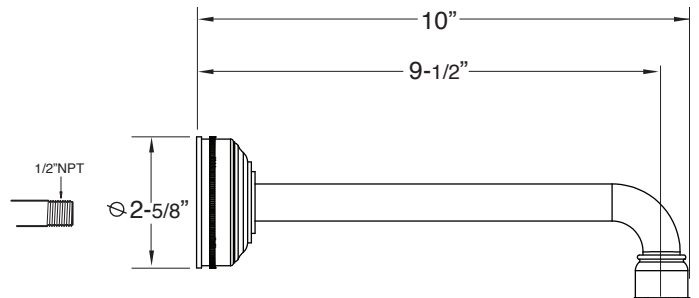

Series 2500/2800

Pressure Balanced Tub & Shower

Regent Handle
1.255368

Features:

- Forged brass construction
- Ceramic disk valve cartridge 18.30.865
- Adjustable hot limit safety stop
- Reversible cartridge
- 5.6 GPM @ 45 PSI

(1.255368T - Trim Only)

Note: See installation Instructions for length of stem required from finished wall.

Note: Measurements are subject to change or cancellation. No responsibility is assumed for use of superseded or voided pages.