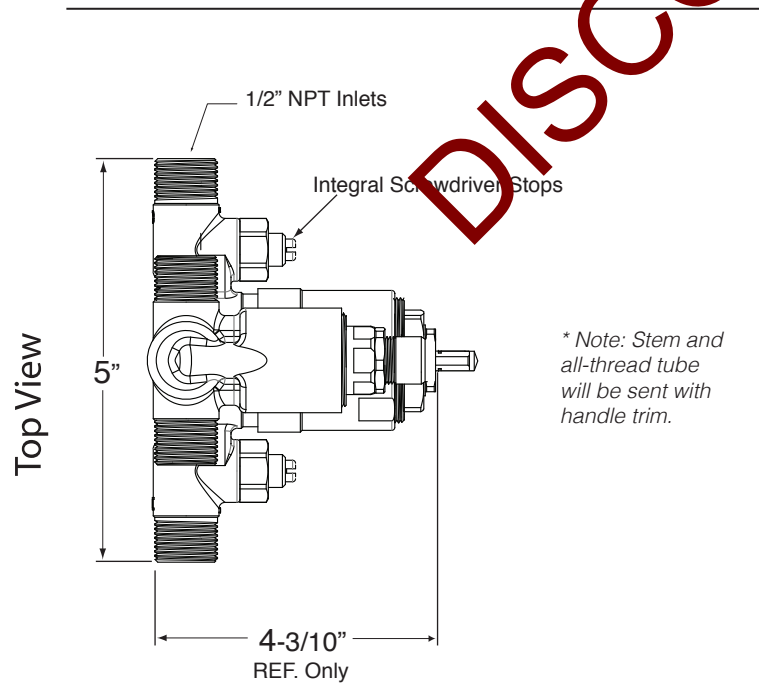

Series 2500/2800

Pressure Balanced Tub & Shower

Regent Handle
1.255368

Features:

- Forged brass construction
- Ceramic disk valve cartridge 18.30.865
- Adjustable hot limit safety stop
- Reversible cartridge
- 5.6 GPM @ 45 PSI

(1.255368T - Trim Only)

Note: See installation Instructions for length of stem required from finished wall.

Note: Measurements are subject to change or cancellation. No responsibility is assumed for use of superseded or voided pages.