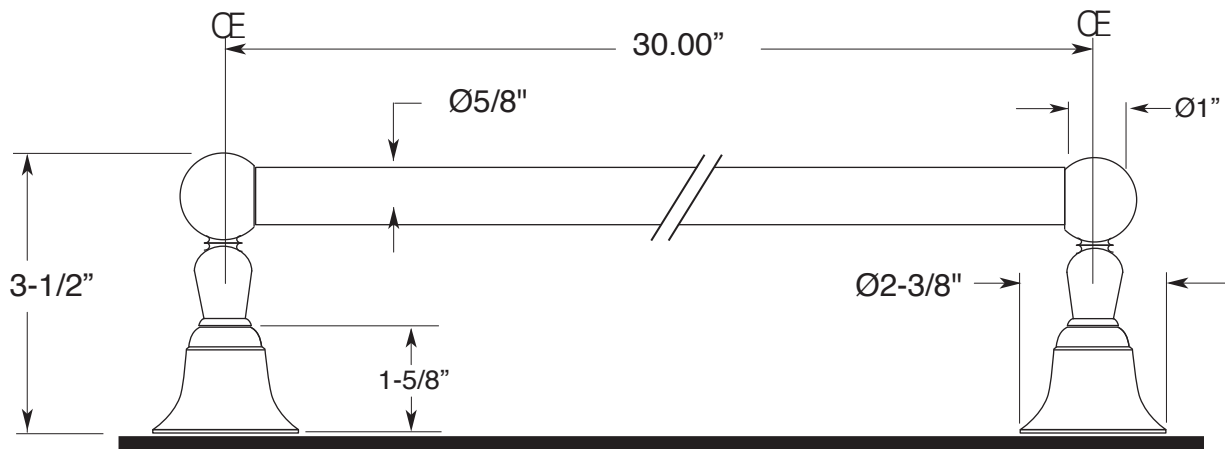

FEATURES:

- All brass construction.
- Available in all Sigma finishes. Warranty varies according to finish selection.
- Mounting brackets and screws are supplied.

Accessories

Series 25
30" Towel Bar

1.25TB30

Note: Measurements are subject to change or cancellation. No responsibility is assumed for use of superseded or voided pages.