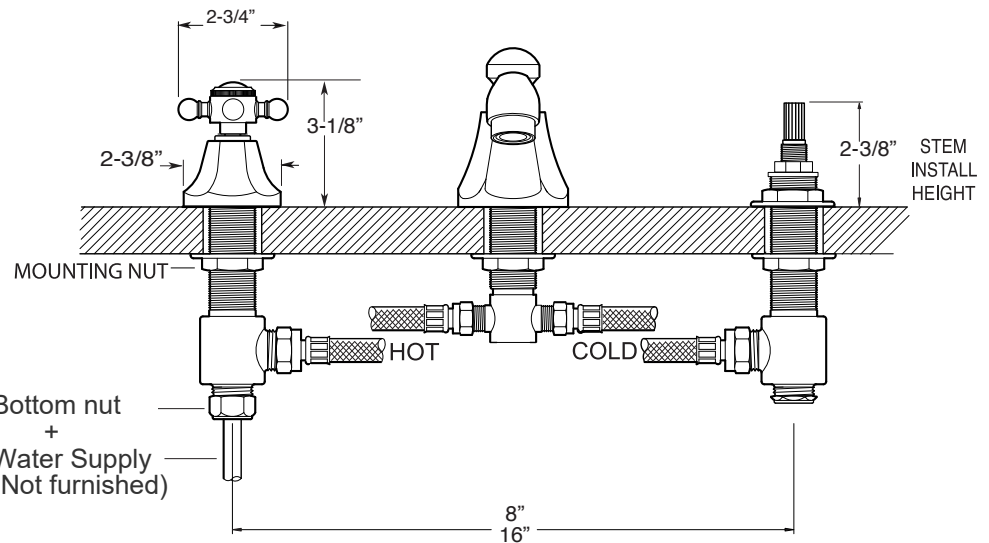

FEATURES:

- All brass construction. Flexible hoses designed to be installed on 8" to 16" centers. Includes soft touch style drain assembly.
- White ceramic lever style handles with set screw attachment.
- 1/4 - turn ceramic disc valve cartridge.
- Available in all finishes. Warranty varies according to finish selection.
- Standard aerator is limited to 1.2 gpm.

300 Series Widespread Lavatory Set with Salem Handles

1.300908

NOTE: Spout and valves install through 1-1/4" diameter holes

Note: Measurements are subject to change or cancellation. No responsibility is assumed for use of superseded or voided pages.