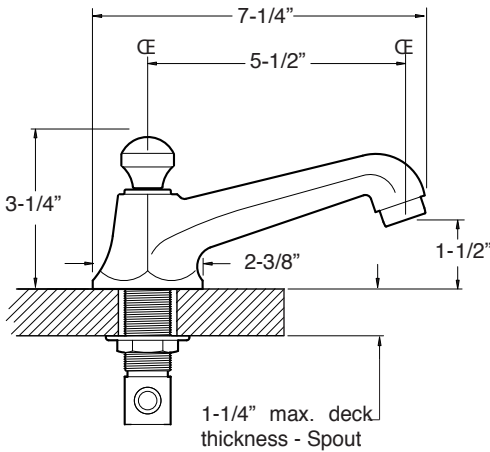

FEATURES:

- All brass construction. Flexible hoses designed to be installed on 8" to 16" centers. Includes soft touch style drain assembly.
- White ceramic lever style handles with set screw attachment.
- 1/4 - turn ceramic disc valve cartridge.
- Available in all finishes. Warranty varies according to finish selection.
- Standard aerator is limited to 1.2 gpm.

300 Series Widespread Lavatory Set with Salem Handles

1.300908

NOTE: Spout and valves install through 1-1/4" diameter holes

Note: Measurements are subject to change or cancellation. No responsibility is assumed for use of superseded or voided pages.