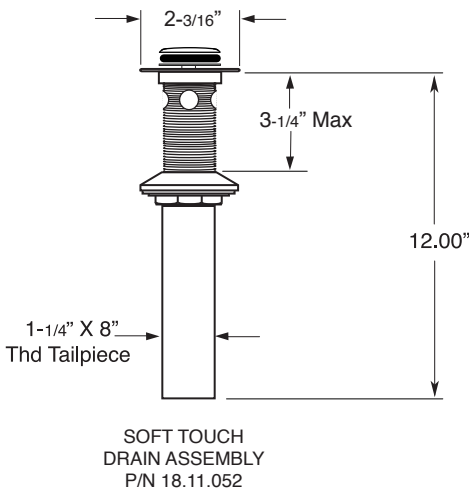

FEATURES:

- All brass construction. Flexible hoses designed to be installed on 8" to 16" centers. Includes soft touch style drain assembly.
- White ceramic lever style handles with set screw attachment.
- 1/4 - turn ceramic disc valve cartridge.
- Available in all finishes. Warranty varies according to finish selection.
- Standard aerator is limited to 1.2 gpm.

300 Series Widespread Lavatory Set with Salem Handles

1.300908

NOTE: Spout and valves install through 1-1/4" diameter holes

Note: Measurements are subject to change or cancellation. No responsibility is assumed for use of superseded or voided pages.