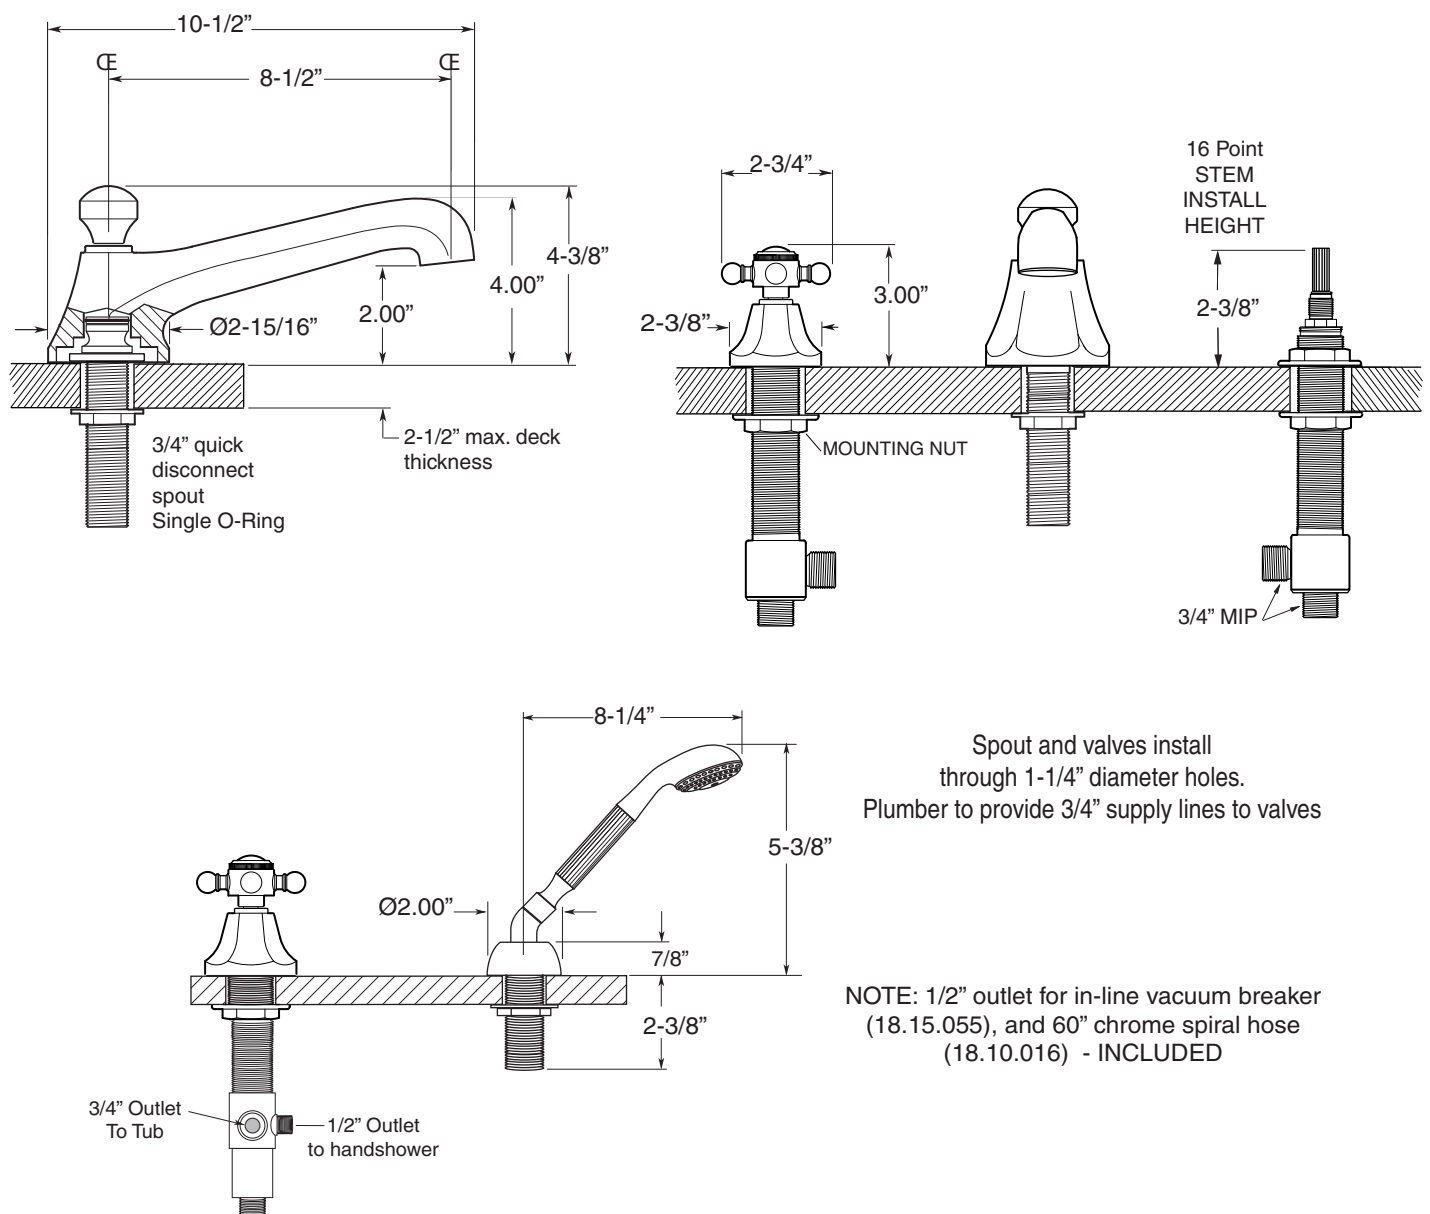

FEATURES:

- All brass construction.
- 3/4" valve bodies with 16 PT. 1/4-turn ceramic disc cartridge.
  - Cold Cartridge 18.30.017, Hot Cartridge 18.30.018
- Available in all finishes. Warranty varies according to finish.

## 300 Series 5-Hole Roman Tub Set with Salem Handles

1.300993

1.300993T - Trim Only

18.30.134 - Rough Kit

Note: Measurements are subject to change or cancellation. No responsibility is assumed for use of superseded or voided pages.