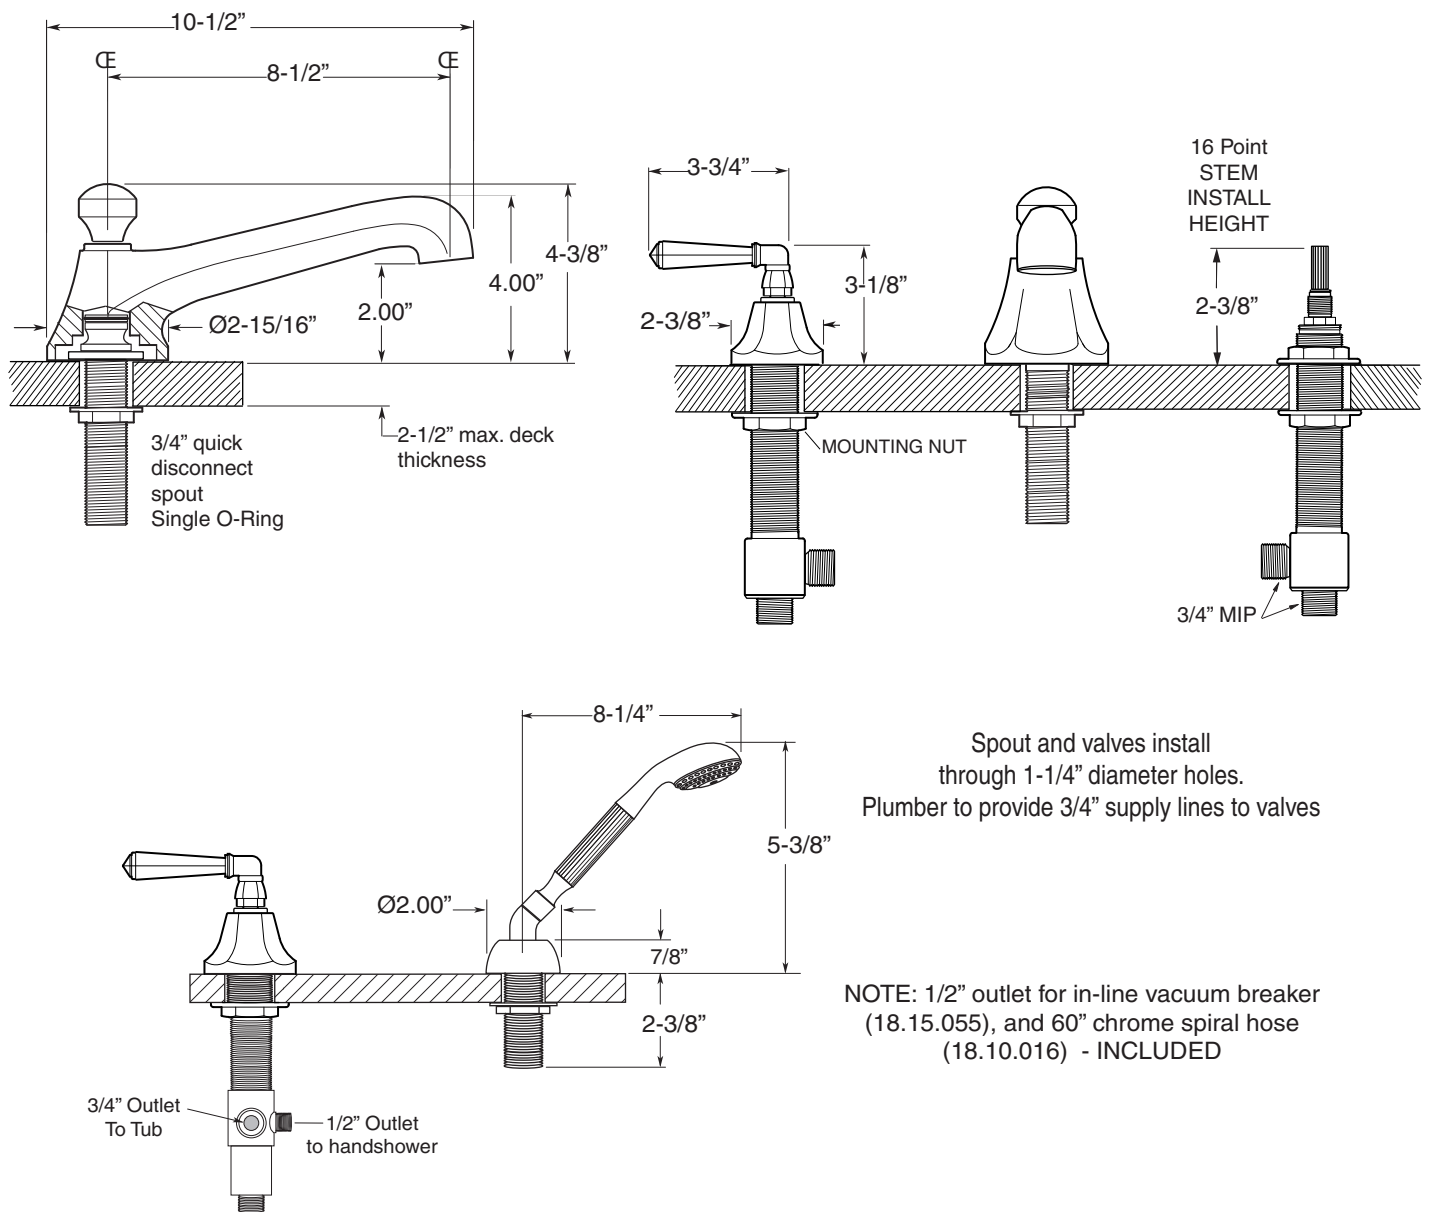

FEATURES:

- All brass construction.
- 3/4" valve bodies with 16 PT. 1/4-turn ceramic disc cartridge.
 - Cold Cartridge 18.30.017, Hot Cartridge 18.30.018
- Available in all finishes. Warranty varies according to finish.

SPECIFICATIONS

300 Series 5-Hole Roman Tub Set with Windham Handles

1.301093

1.301093T - Trim Only

18.30.134 - Rough Kit

Spout and valves install through 1-1/4" diameter holes. Plumber to provide 3/4" supply lines to valves

NOTE: 1/2" outlet for in-line vacuum breaker (18.15.055), and 60" chrome spiral hose (18.10.016) - INCLUDED

Note: Measurements are subject to change or cancellation. No responsibility is assumed for use of superseded or voided pages.