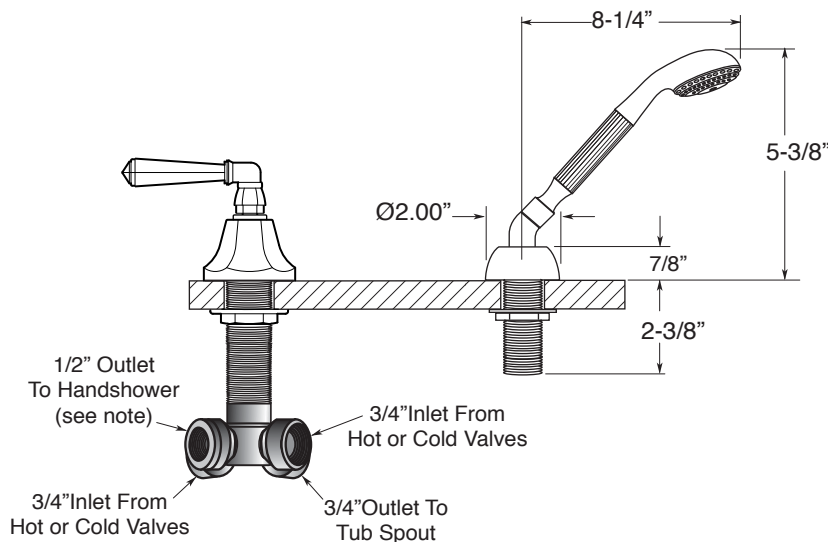

**FEATURES:**

- All brass construction.
- Lever style handles with setscrew attachment.
- 3/4" valve bodies with 1/4-turn ceramic disc cartridge.
- Available in all finishes. Warranty varies according to finish selection.
- Certified to meet or exceed the following codes and standards:  
ASME A112.18.1/CSAB 125.1-2011

## Series 300

Windham  
Roman Tub Set with Deckmount  
Handshower and Diverter  
1.301093  
(1.301093T - Trim only)

Spout and valves install through 1-1/4" diameter holes.  
Plumber to provide 3/4" supply lines to valves

NOTE: 1/2" outlet for in-line vacuum breaker (18.15.055), and 60" chrome spiral hose (18.10.016) - INCLUDED

Note: Measurements are subject to change or cancellation. No responsibility is assumed for use of superseded or voided pages.