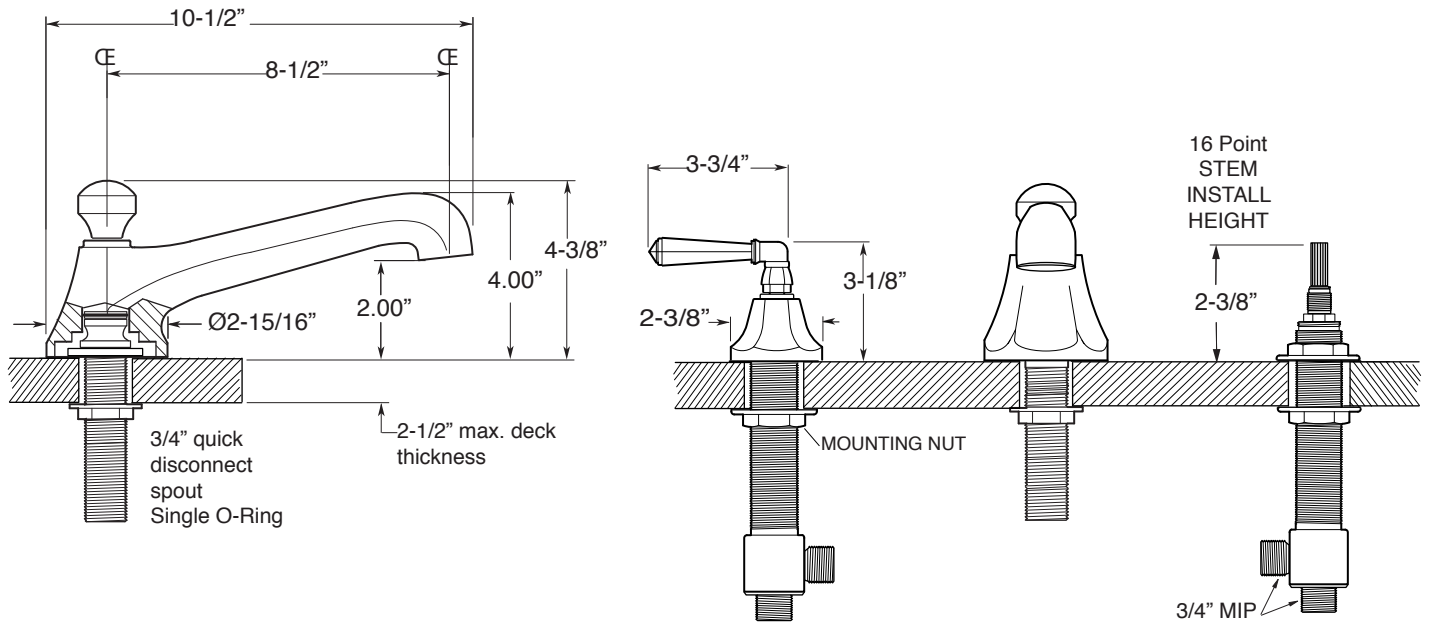

**FEATURES:**

- All brass construction.
- Lever style handles with setscrew attachment.
- 3/4" valve bodies with 1/4-turn ceramic disc cartridge.
- Available in all finishes. Warranty varies according to finish selection.
- Certified to meet or exceed the following codes and standards:  
ASME A112.18.1/CSAB 125.1-2011

## Series 300

Windham  
Roman Tub Set with Deckmount  
Handshower and Diverter  
1.301093  
(1.301093T - Trim only)

Spout and valves install through 1-1/4" diameter holes.  
Plumber to provide 3/4" supply lines to valves

NOTE: 1/2" outlet for in-line vacuum breaker (18.15.055), and 60" chrome spiral hose (18.10.016) - INCLUDED

Note: Measurements are subject to change or cancellation. No responsibility is assumed for use of superseded or voided pages.