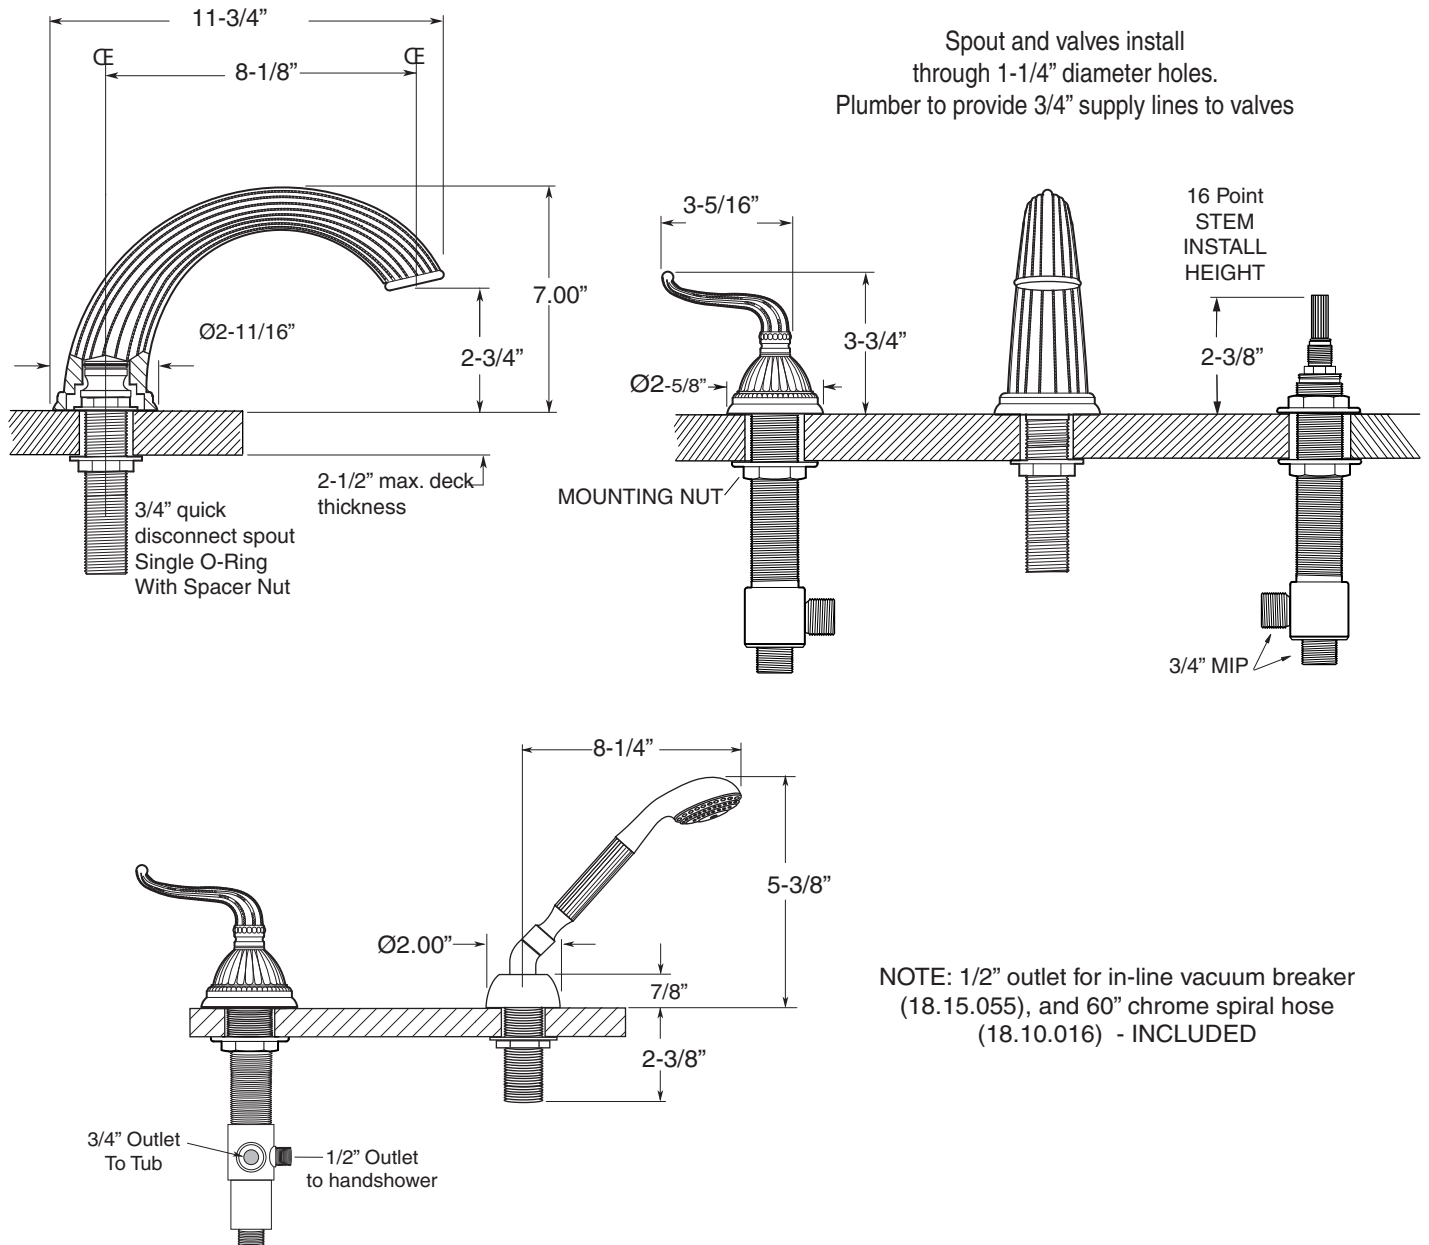

FEATURES:

- All brass construction.
- 3/4" valve bodies with 16 PT. 1/4-turn ceramic disc cartridge.
 - Cold Cartridge 18.30.017, Hot Cartridge 18.30.018
- Available in all finishes. Warranty varies according to finish.

SPECIFICATIONS

3200 Series 5-Hole Roman Tub Set with Jefferson Elite II Handles

1.320293

1.320293T - Trim Only

18.30.134 - Rough Kit

Note: Measurements are subject to change or cancellation. No responsibility is assumed for use of superseded or voided pages.