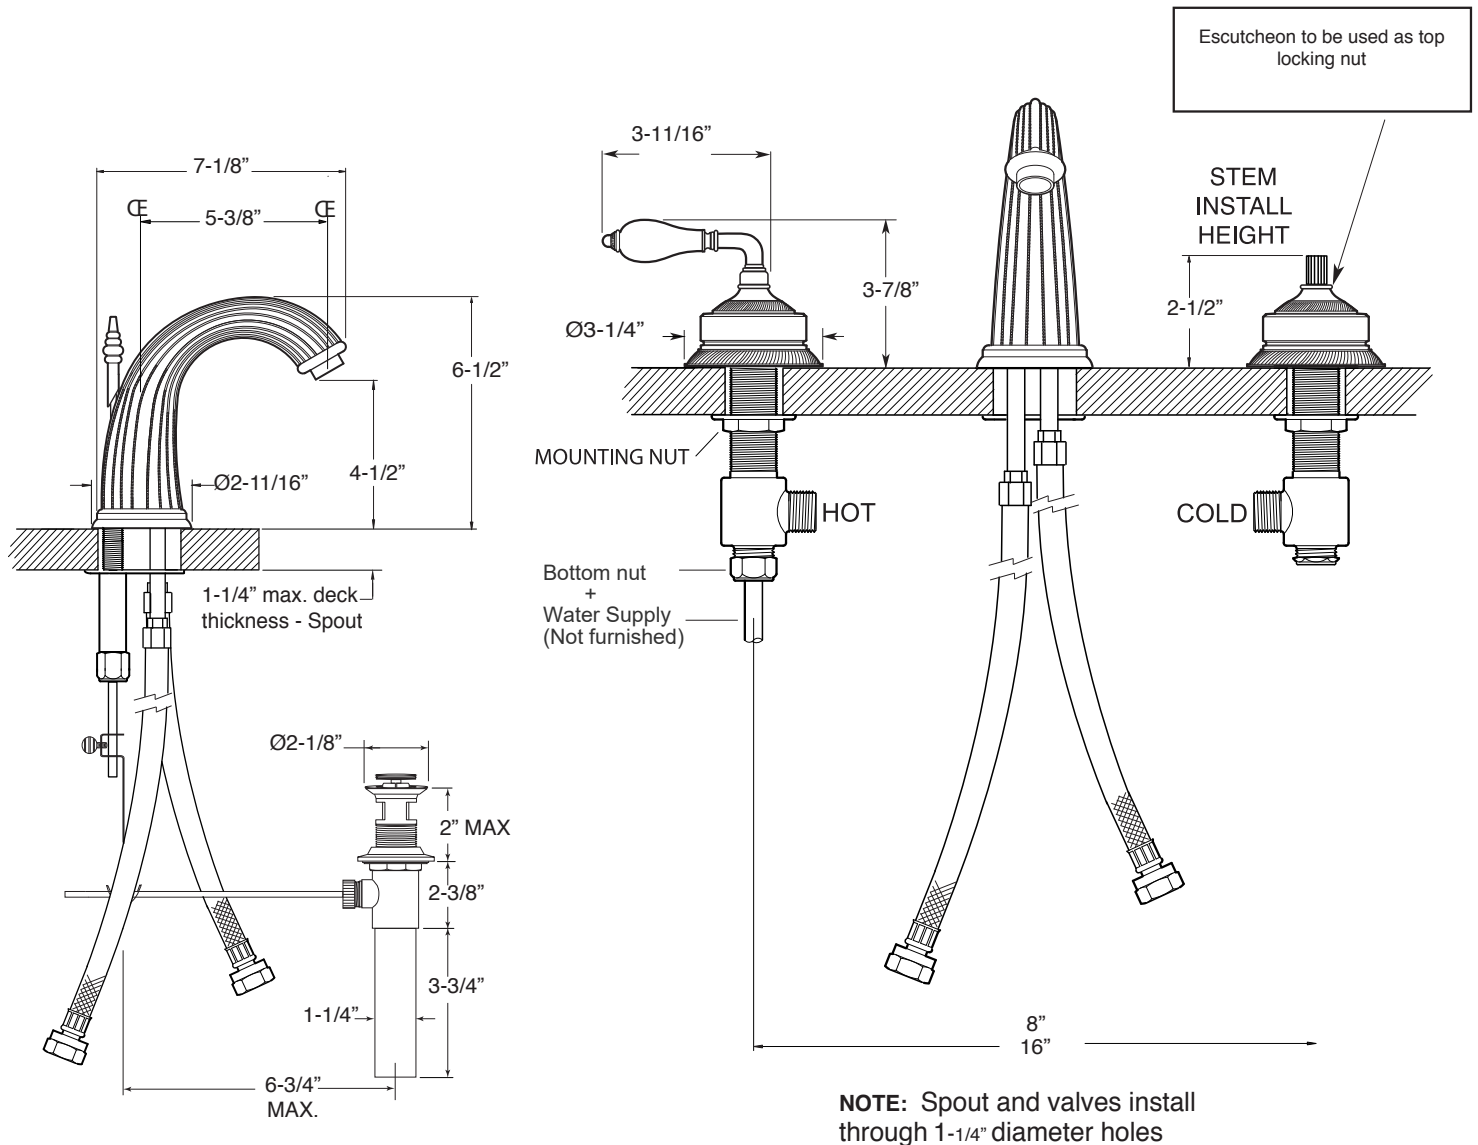

FEATURES:

- All brass construction. Flexible hoses designed to be installed on 8" to 16" centers. Includes pop-up style drain assembly.
- Marble lever style handle and escutcheon with setscrew attachment.
- 1/4-turn ceramic disc valve cartridge.
- 18.30.029 - COLD / 18.30.030 - HOT
- Available in all finishes. Warranty varies according to finish selection.
- Standard aerator is limited to 1.2 gpm.

3200 Series Widespread Lavatory Set with Venezia Handle

1.322508

Note: Measurements are subject to change or cancellation. No responsibility is assumed for use of superseded or voided pages.