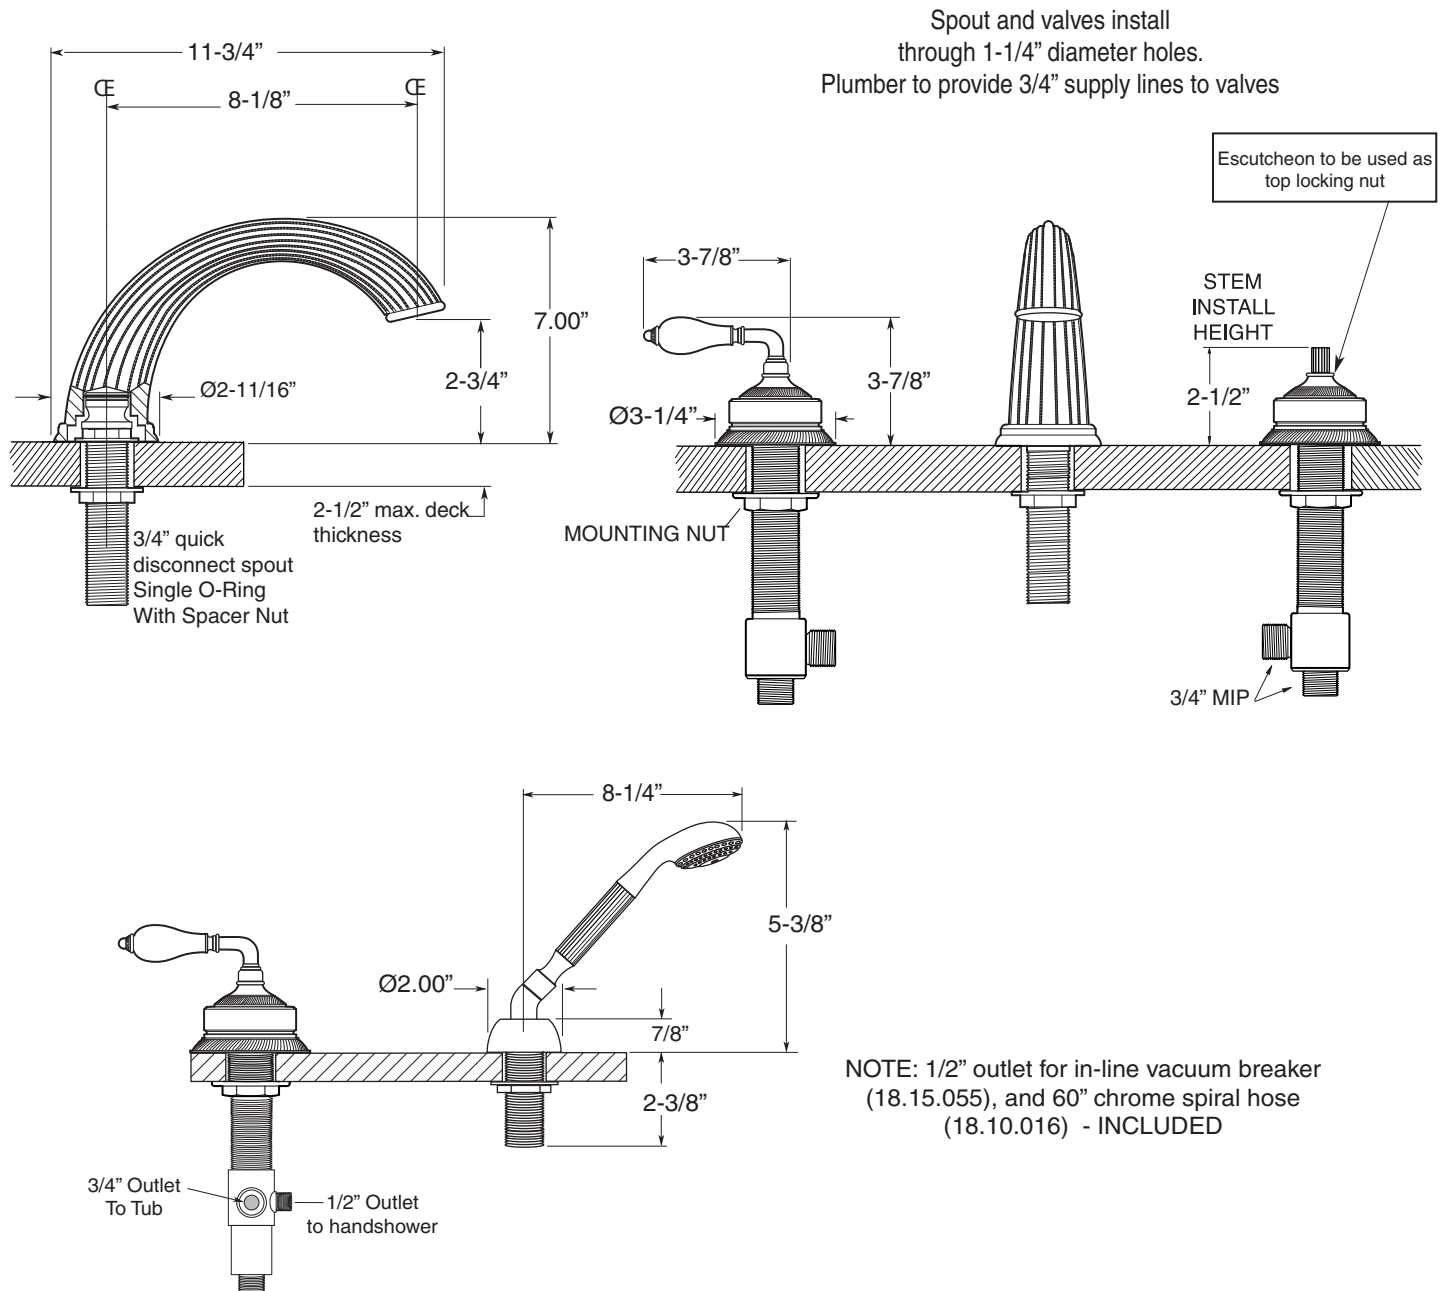

FEATURES:

- All brass construction.
- 3/4" valve bodies with 16 PT. 1/4-turn ceramic disc cartridge.
 - Cold Cartridge 18.30.017, Hot Cartridge 18.30.018
- Available in all finishes. Warranty varies according to finish.

SPECIFICATIONS

3200 Series 5-Hole Roman Tub Set with Venezia Handles

1.322593

1.322593T - Trim Only

18.30.134 - Rough Kit

Note: Measurements are subject to change or cancellation. No responsibility is assumed for use of superseded or voided pages.