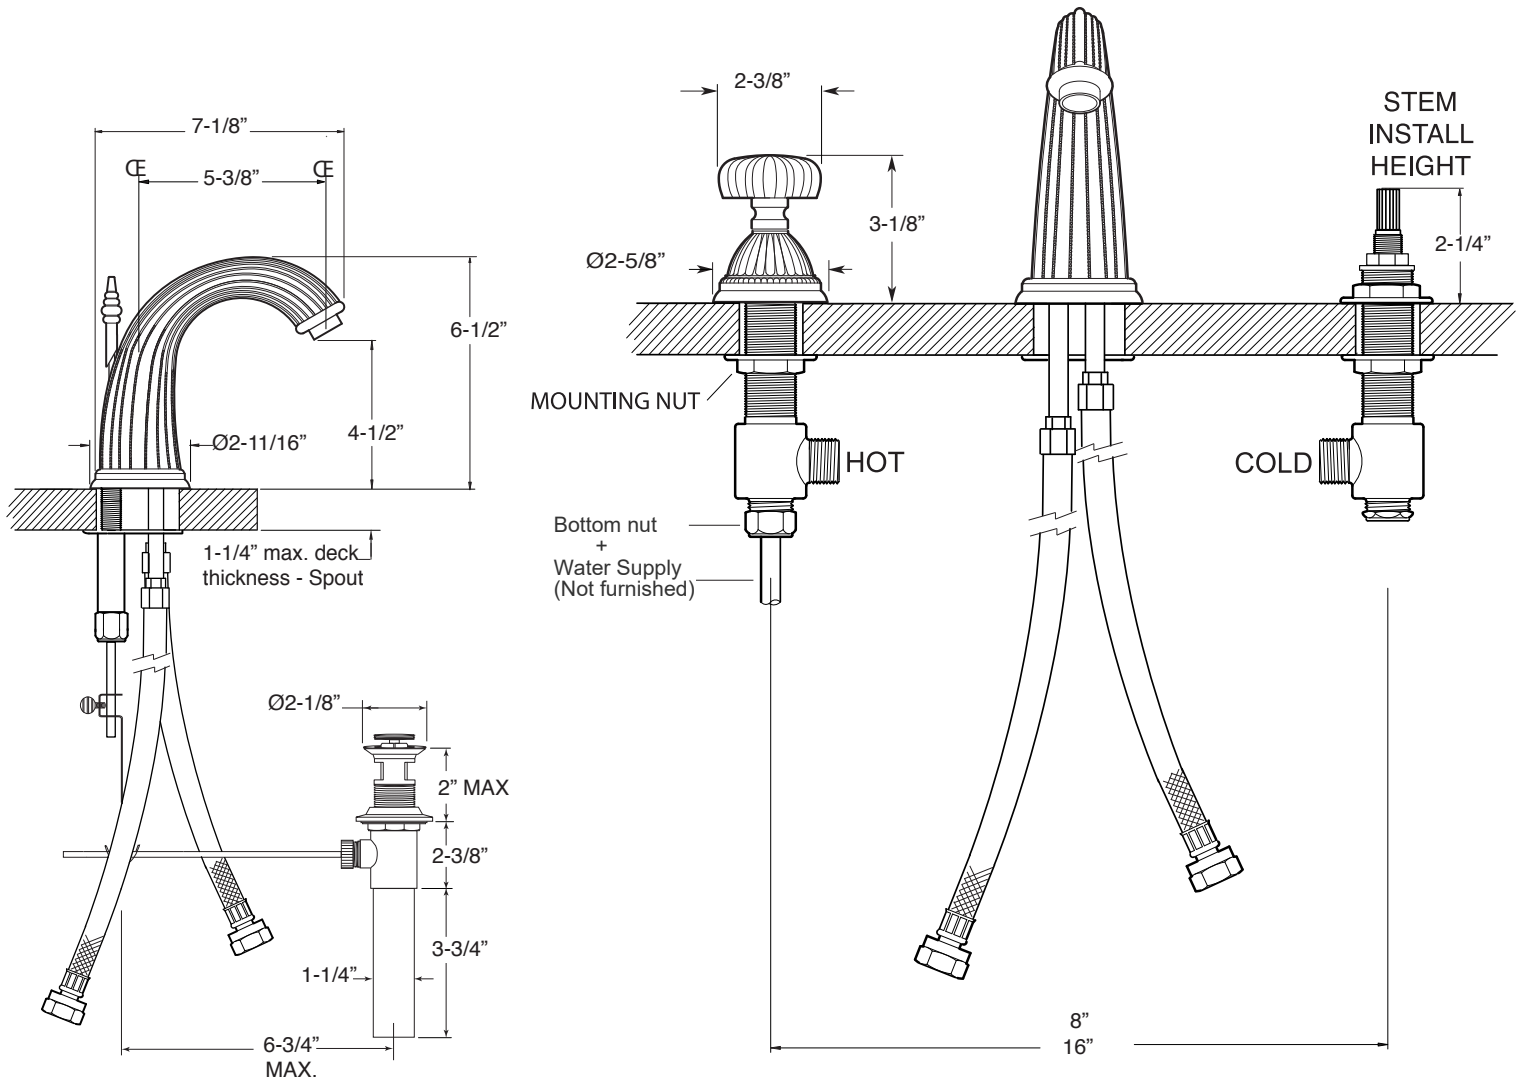

## FEATURES:

- All brass construction. Flexible hoses designed to be installed on 8" to 16" centers. Includes pop-up style drain assembly.
- Melon style handle with setscrew attachment.
- 1/4-turn ceramic disc valve cartridge.
- 18.30.029 - COLD / 18.30.030 - HOT
- Available in all finishes. Warranty varies according to finish selection.
- Standard aerator is limited to 1.2 gpm.

## 3200 Series Widespread Lavatory Set with Madison Elite Handle

### 1.324008

**NOTE:** Spout and valves install through 1-1/4" diameter holes