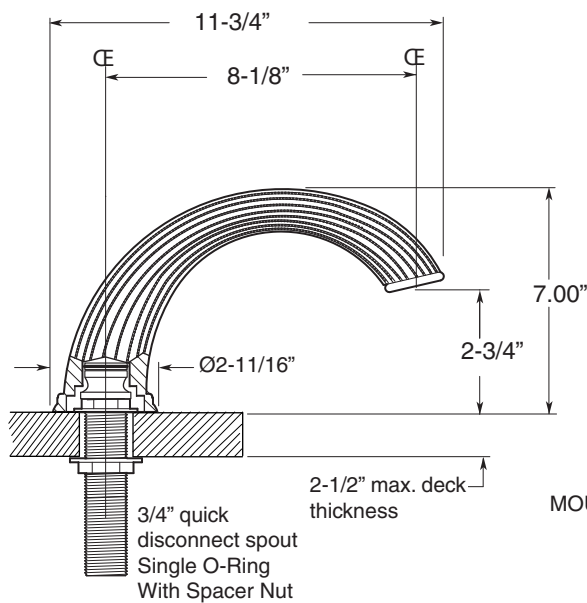

FEATURES:

- All brass construction.
- 3/4" valve bodies with 16 PT. 1/4-turn ceramic disc cartridge.
 - Cold Cartridge 18.30.017, Hot Cartridge 18.30.018
- Available in all finishes. Warranty varies according to finish.

SPECIFICATIONS

3200 Series 5-Hole Roman Tub Set with Madison Elite Handles

1.324093

1.324093T - Trim Only

18.30.134 - Rough Kit

Spout and valves install through 1-1/4" diameter holes. Plumber to provide 3/4" supply lines to valves

NOTE: 1/2" outlet for in-line vacuum breaker (18.15.055), and 60" chrome spiral hose (18.10.016) - INCLUDED

Note: Measurements are subject to change or cancellation. No responsibility is assumed for use of superseded or voided pages.