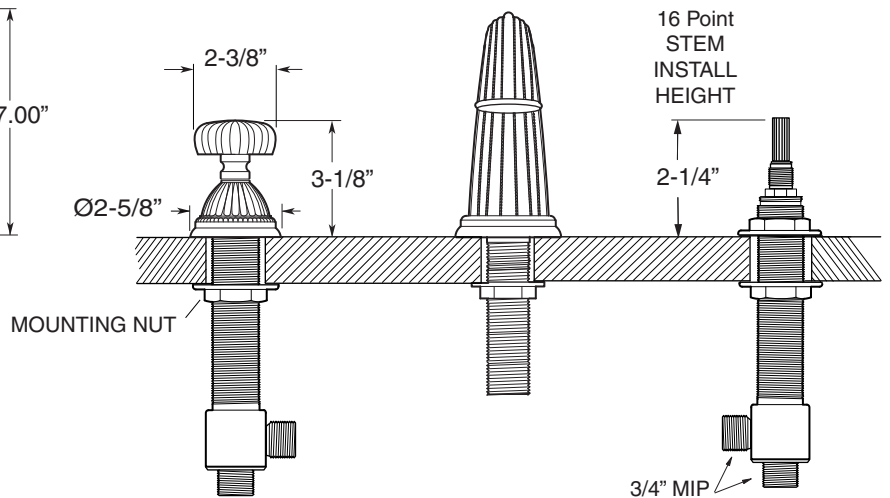

FEATURES:

- All brass construction.
- 3/4" valve bodies with 16 PT. 1/4-turn ceramic disc cartridge.
 - Cold Cartridge 18.30.017, Hot Cartridge 18.30.018
- Available in all finishes. Warranty varies according to finish.

SPECIFICATIONS

3200 Series 5-Hole Roman Tub Set with Madison Elite Handles

1.324093

1.324093T - Trim Only

18.30.134 - Rough Kit

Spout and valves install through 1-1/4" diameter holes. Plumber to provide 3/4" supply lines to valves

NOTE: 1/2" outlet for in-line vacuum breaker (18.15.055), and 60" chrome spiral hose (18.10.016) - INCLUDED

Note: Measurements are subject to change or cancellation. No responsibility is assumed for use of superseded or voided pages.