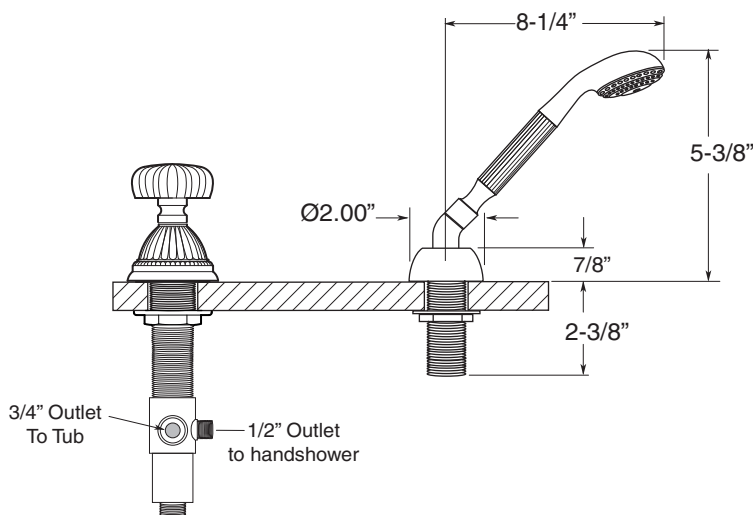

FEATURES:

- All brass construction.
- 3/4" valve bodies with 16 PT. 1/4-turn ceramic disc cartridge.
 - Cold Cartridge 18.30.017, Hot Cartridge 18.30.018
- Available in all finishes. Warranty varies according to finish.

SPECIFICATIONS

3200 Series 5-Hole Roman Tub Set with Madison Elite Handles

1.324093

1.324093T - Trim Only

18.30.134 - Rough Kit

Spout and valves install through 1-1/4" diameter holes. Plumber to provide 3/4" supply lines to valves

NOTE: 1/2" outlet for in-line vacuum breaker (18.15.055), and 60" chrome spiral hose (18.10.016) - INCLUDED

Note: Measurements are subject to change or cancellation. No responsibility is assumed for use of superseded or voided pages.