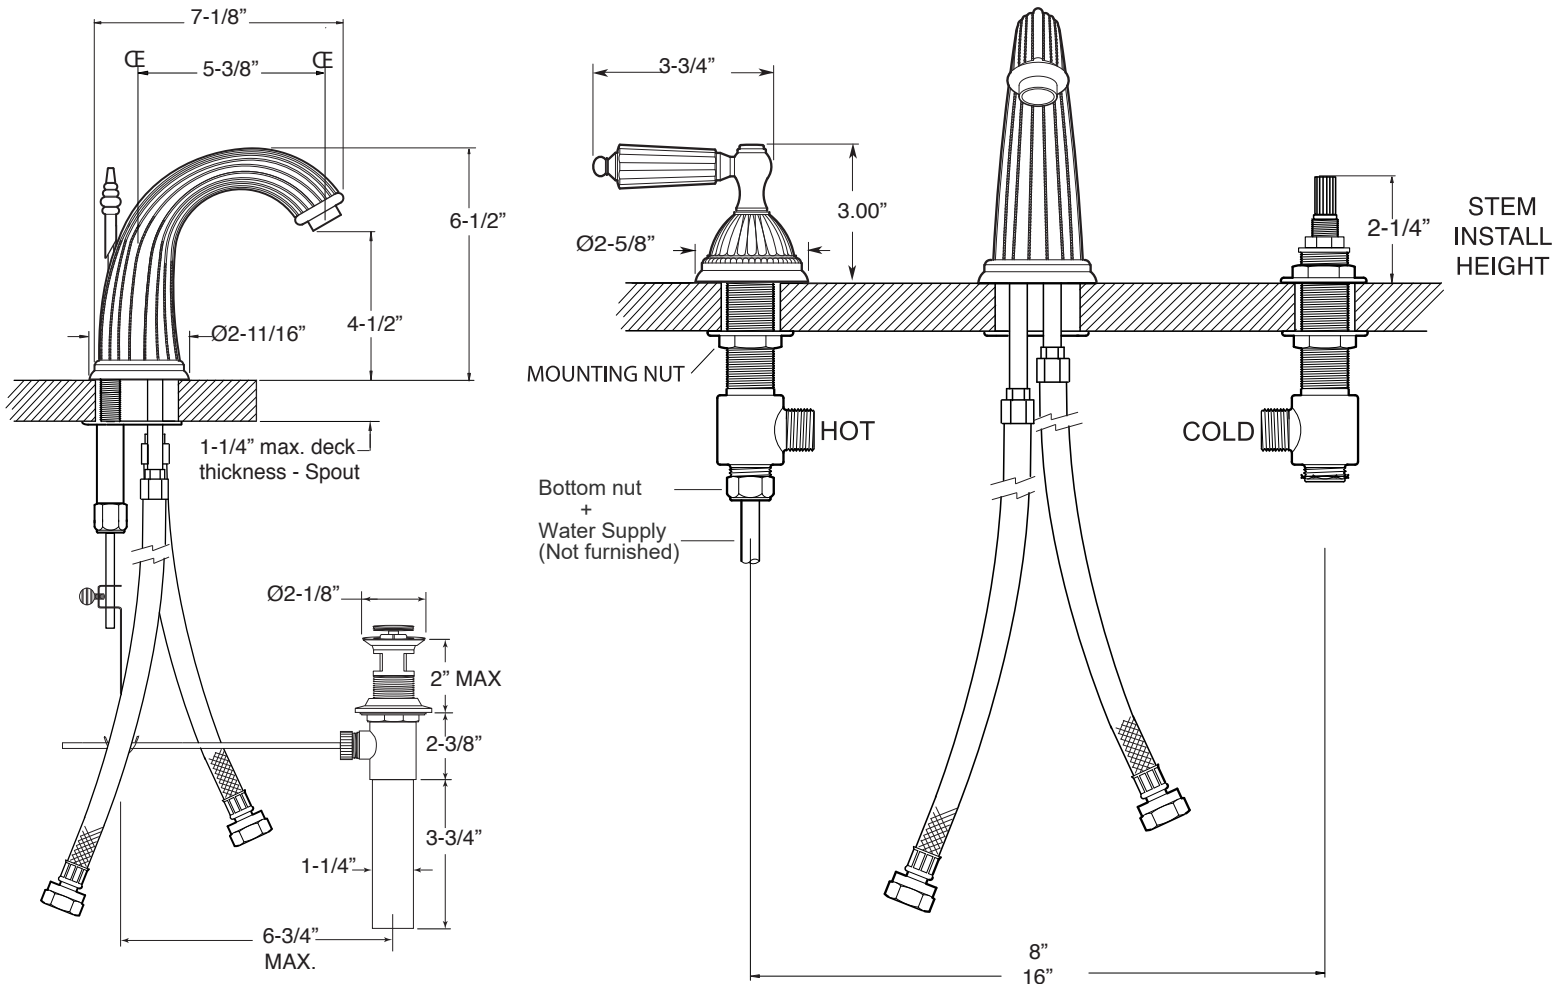

**FEATURES:**

- All brass construction. Flexible hoses designed to be installed on 8" to 16" centers. Includes pop-up style drain assembly.
- Lever style handles with setscrew attachment.
- 1/4-turn ceramic disc valve cartridge.
- 18.30.029 - COLD / 18.30.030 - HOT
- Available in all finishes. Warranty varies according to finish selection.
- Standard aerator is limited to 1.2 gpm.

**3200 Series Widespread  
Lavatory Set with  
Georgian Handle**

**1.324108**

**NOTE:** Spout and valves install through 1-1/4" diameter holes

Note: Measurements are subject to change or cancellation. No responsibility is assumed for use of superseded or voided pages.