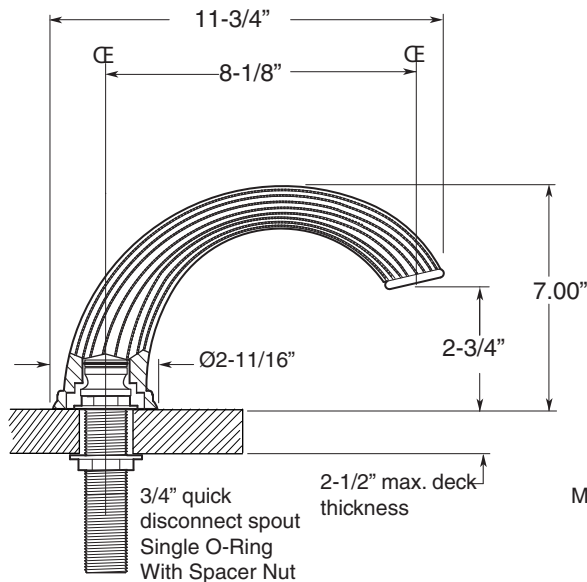

FEATURES:

- All brass construction.
- 3/4" valve bodies with 16 PT. 1/4-turn ceramic disc cartridge.
 - Cold Cartridge 18.30.017, Hot Cartridge 18.30.018
- Available in all finishes. Warranty varies according to finish.

SPECIFICATIONS

3200 Series 5-Hole Roman Tub Set with Georgian Handles

1.324193

1.324193T - Trim Only

18.30.134 - Rough Kit

Spout and valves install through $1-1/4"$ diameter holes. Plumber to provide $3/4"$ supply lines to valves

NOTE: $1/2"$ outlet for in-line vacuum breaker (18.15.055), and 60" chrome spiral hose (18.10.016) - INCLUDED

Note: Measurements are subject to change or cancellation. No responsibility is assumed for use of superseded or voided pages.