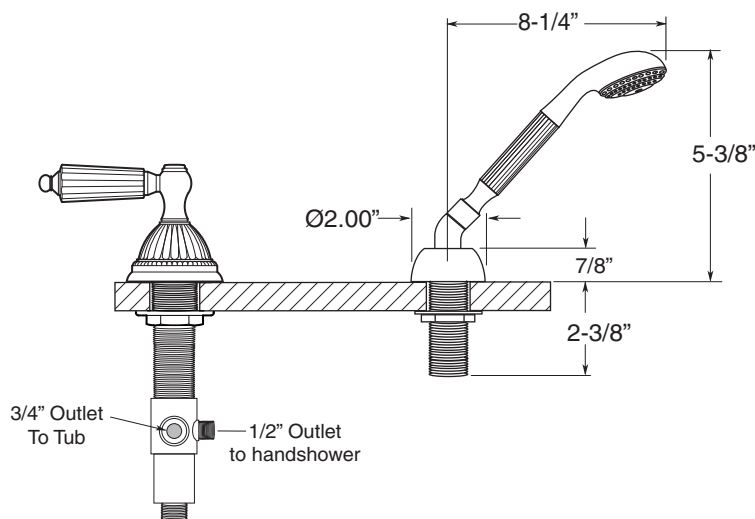

FEATURES:

- All brass construction.
- 3/4" valve bodies with 16 PT. 1/4-turn ceramic disc cartridge.
 - Cold Cartridge 18.30.017, Hot Cartridge 18.30.018
- Available in all finishes. Warranty varies according to finish.

SPECIFICATIONS

3200 Series 5-Hole Roman Tub Set with Georgian Handles

1.324193

1.324193T - Trim Only

18.30.134 - Rough Kit

Spout and valves install through $1-1/4"$ diameter holes. Plumber to provide $3/4"$ supply lines to valves

NOTE: $1/2"$ outlet for in-line vacuum breaker (18.15.055), and 60" chrome spiral hose (18.10.016) - INCLUDED

Note: Measurements are subject to change or cancellation. No responsibility is assumed for use of superseded or voided pages.