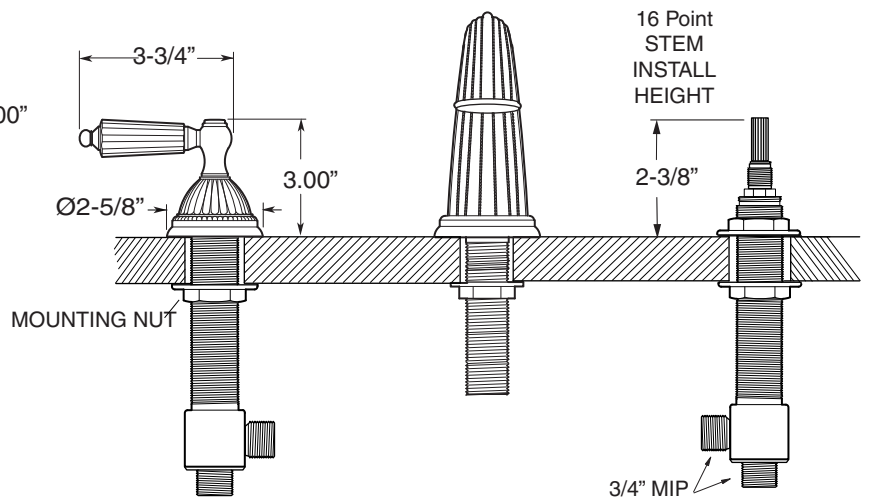

FEATURES:

- All brass construction.
- 3/4" valve bodies with 16 PT. 1/4-turn ceramic disc cartridge.
 - Cold Cartridge 18.30.017, Hot Cartridge 18.30.018
- Available in all finishes. Warranty varies according to finish.

SPECIFICATIONS

3200 Series 5-Hole Roman Tub Set with Georgian Handles

1.324193

1.324193T - Trim Only

18.30.134 - Rough Kit

Spout and valves install through $1-1/4"$ diameter holes. Plumber to provide $3/4"$ supply lines to valves

NOTE: $1/2"$ outlet for in-line vacuum breaker (18.15.055), and 60" chrome spiral hose (18.10.016) - INCLUDED

Note: Measurements are subject to change or cancellation. No responsibility is assumed for use of superseded or voided pages.