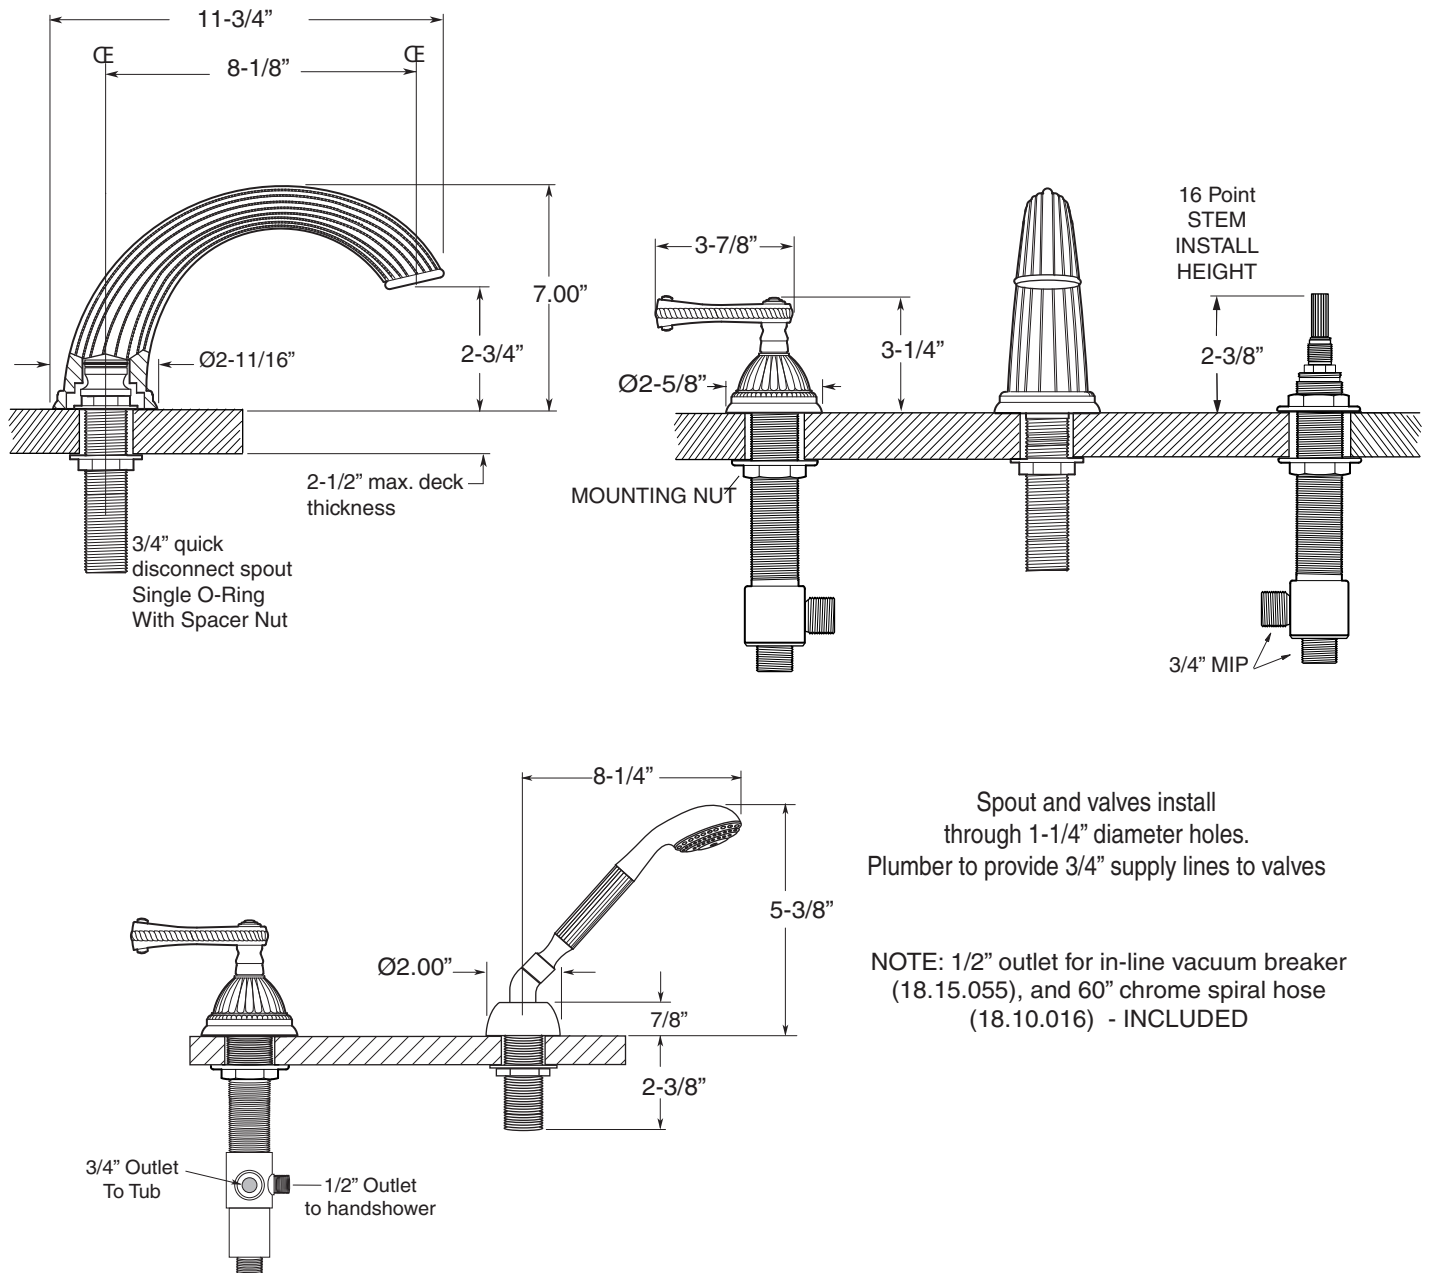

FEATURES:

- All brass construction.
- 3/4" valve bodies with 16 PT. 1/4-turn ceramic disc cartridge.
  - Cold Cartridge 18.30.017, Hot Cartridge 18.30.018
- Available in all finishes. Warranty varies according to finish.

## SPECIFICATIONS

### 3200 Series 5-Hole Roman Tub Set with Devon Handles

1.324593

1.324593T - Trim Only

18.30.134 - Rough Kit

Spout and valves install through 1-1/4" diameter holes.  
Plumber to provide 3/4" supply lines to valves

NOTE: 1/2" outlet for in-line vacuum breaker (18.15.055), and 60" chrome spiral hose (18.10.016) - INCLUDED