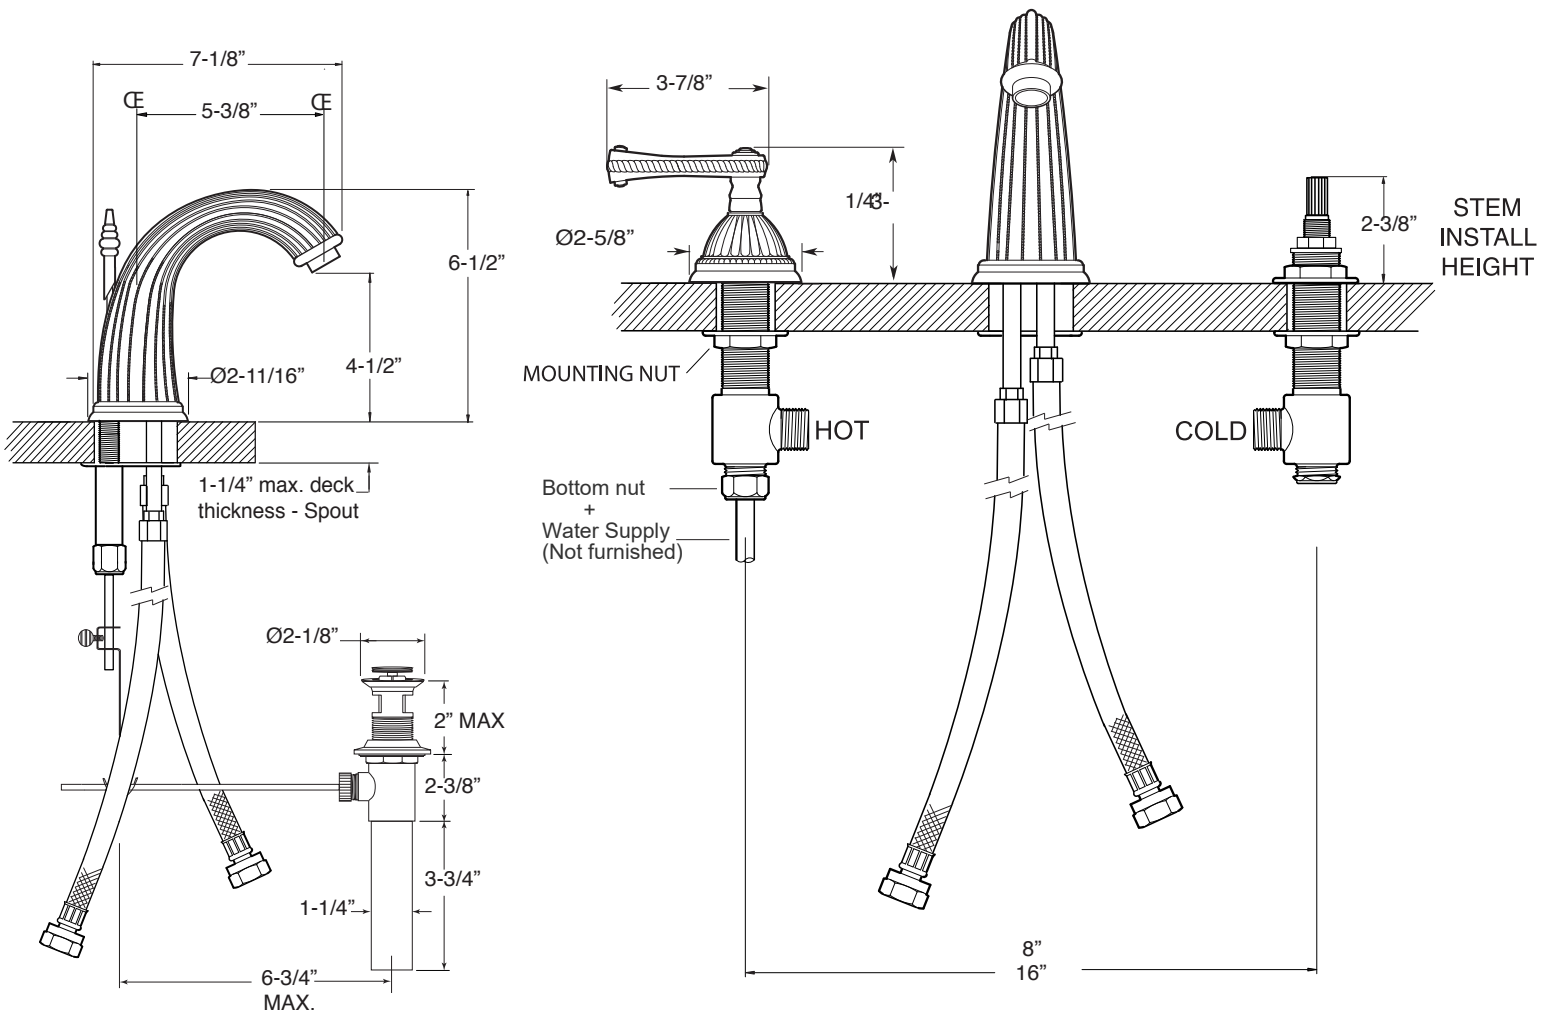

FEATURES:

- All brass construction. Flexible hoses designed to be installed on 8" to 16" centers. Includes pop-up style drain assembly.
- Curved rope lever style handles with top screw attachment.
- 1/4-turn ceramic disc valve cartridge.
- 18.30.029 - COLD / 18.30.030 - HOT
- Available in all finishes. Warranty varies according to finish selection.
- Standard aerator is limited to 1.2 gpm.

**3200 Series Widespread
Lavatory Set with
Devon Handle**

1.324508

NOTE: Spout and valves install through 1-1/4" diameter holes

Note: Measurements are subject to change or cancellation. No responsibility is assumed for use of superseded or voided pages.