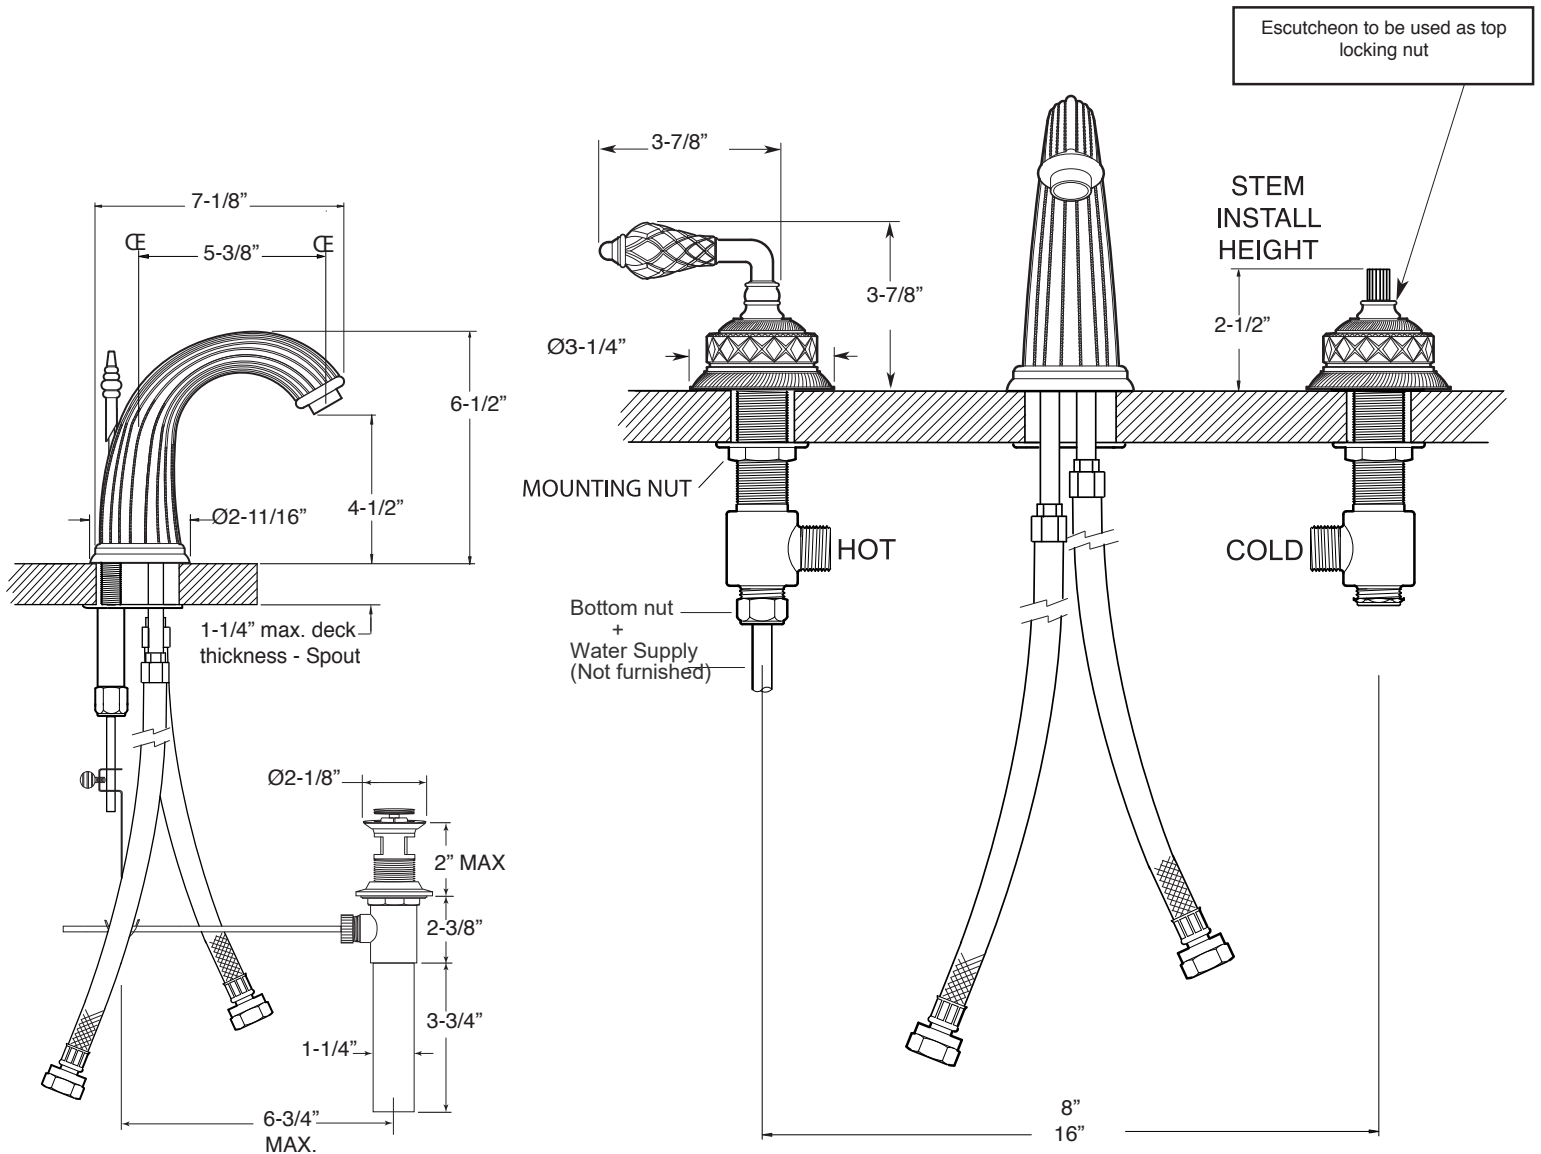

FEATURES:

- All brass construction. Flexible hoses designed to be installed on 8" to 16" centers. Includes pop-up style drain assembly.
- Crystal lever style handle and escutcheon with setscrew attachment.
- 1/4-turn ceramic disc valve cartridge.
- 18.30.029 - COLD / 18.30.030 - HOT
- Available in all finishes. Warranty varies according to finish selection.
- Standard aerator is limited to 1.2 gpm.

3200 Series Widespread Lavatory Set with Luxembourg Handle

1.326508

Note: Measurements are subject to change or cancellation. No responsibility is assumed for use of superseded or voided pages.