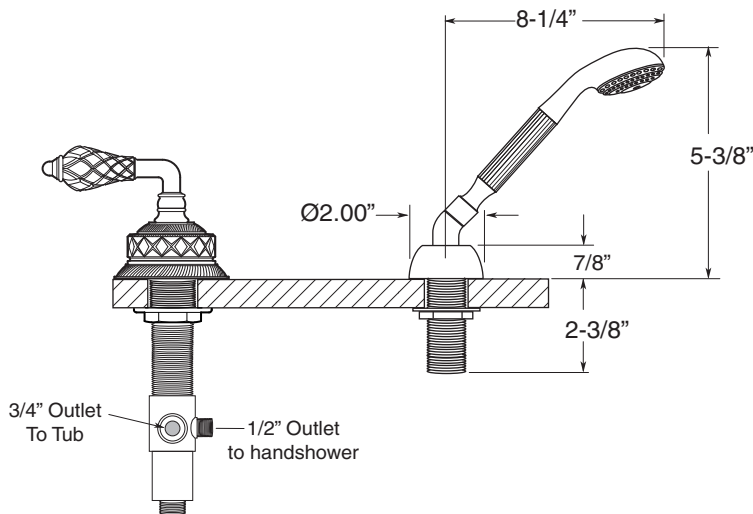

## 3200 Series 5-Hole Roman Tub Set with Luxembourg Handles

1.326593

1.326593T - Trim Only

18.30.134 - Rough Kit

Spout and valves install through 1-1/4" diameter holes. Plumber to provide 3/4" supply lines to valves

NOTE: 1/2" outlet for in-line vacuum breaker (18.15.055), and 60" chrome spiral hose (18.10.016) - INCLUDED

Note: Measurements are subject to change or cancellation. No responsibility is assumed for use of superseded or voided pages.