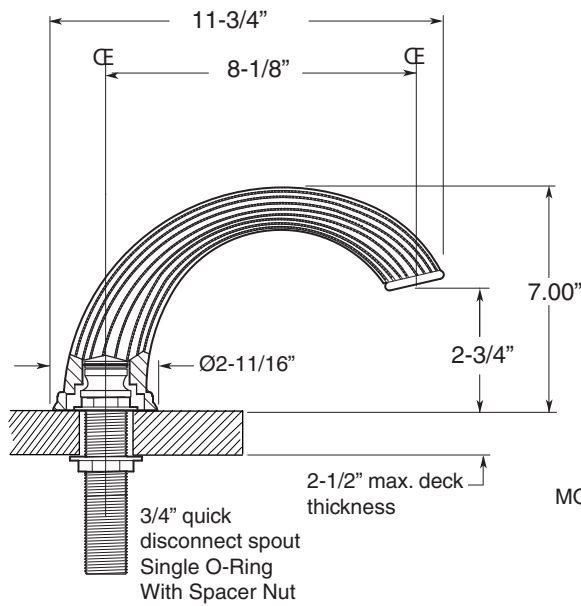

FEATURES:

- All brass construction.
- 3/4" valve bodies with 16 PT. 1/4-turn ceramic disc cartridge.
  - Cold Cartridge 18.30.017, Hot Cartridge 18.30.018
- Available in all finishes. Warranty varies according to finish.

## 3200 Series 5-Hole Roman Tub Set with Luxembourg Handles

1.326593

1.326593T - Trim Only

18.30.134 - Rough Kit

Spout and valves install through 1-1/4" diameter holes. Plumber to provide 3/4" supply lines to valves

NOTE: 1/2" outlet for in-line vacuum breaker (18.15.055), and 60" chrome spiral hose (18.10.016) - INCLUDED

Note: Measurements are subject to change or cancellation. No responsibility is assumed for use of superseded or voided pages.