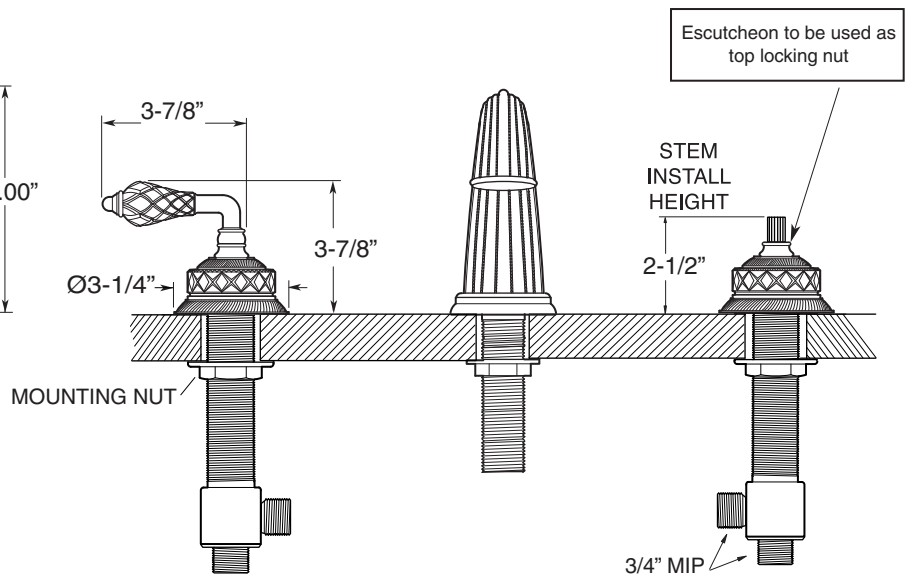

FEATURES:

- All brass construction.
- 3/4" valve bodies with 16 PT. 1/4-turn ceramic disc cartridge.
  - Cold Cartridge 18.30.017, Hot Cartridge 18.30.018
- Available in all finishes. Warranty varies according to finish.

## 3200 Series 5-Hole Roman Tub Set with Luxembourg Handles

1.326593

1.326593T - Trim Only

18.30.134 - Rough Kit

Spout and valves install through 1-1/4" diameter holes. Plumber to provide 3/4" supply lines to valves

NOTE: 1/2" outlet for in-line vacuum breaker (18.15.055), and 60" chrome spiral hose (18.10.016) - INCLUDED

Note: Measurements are subject to change or cancellation. No responsibility is assumed for use of superseded or voided pages.