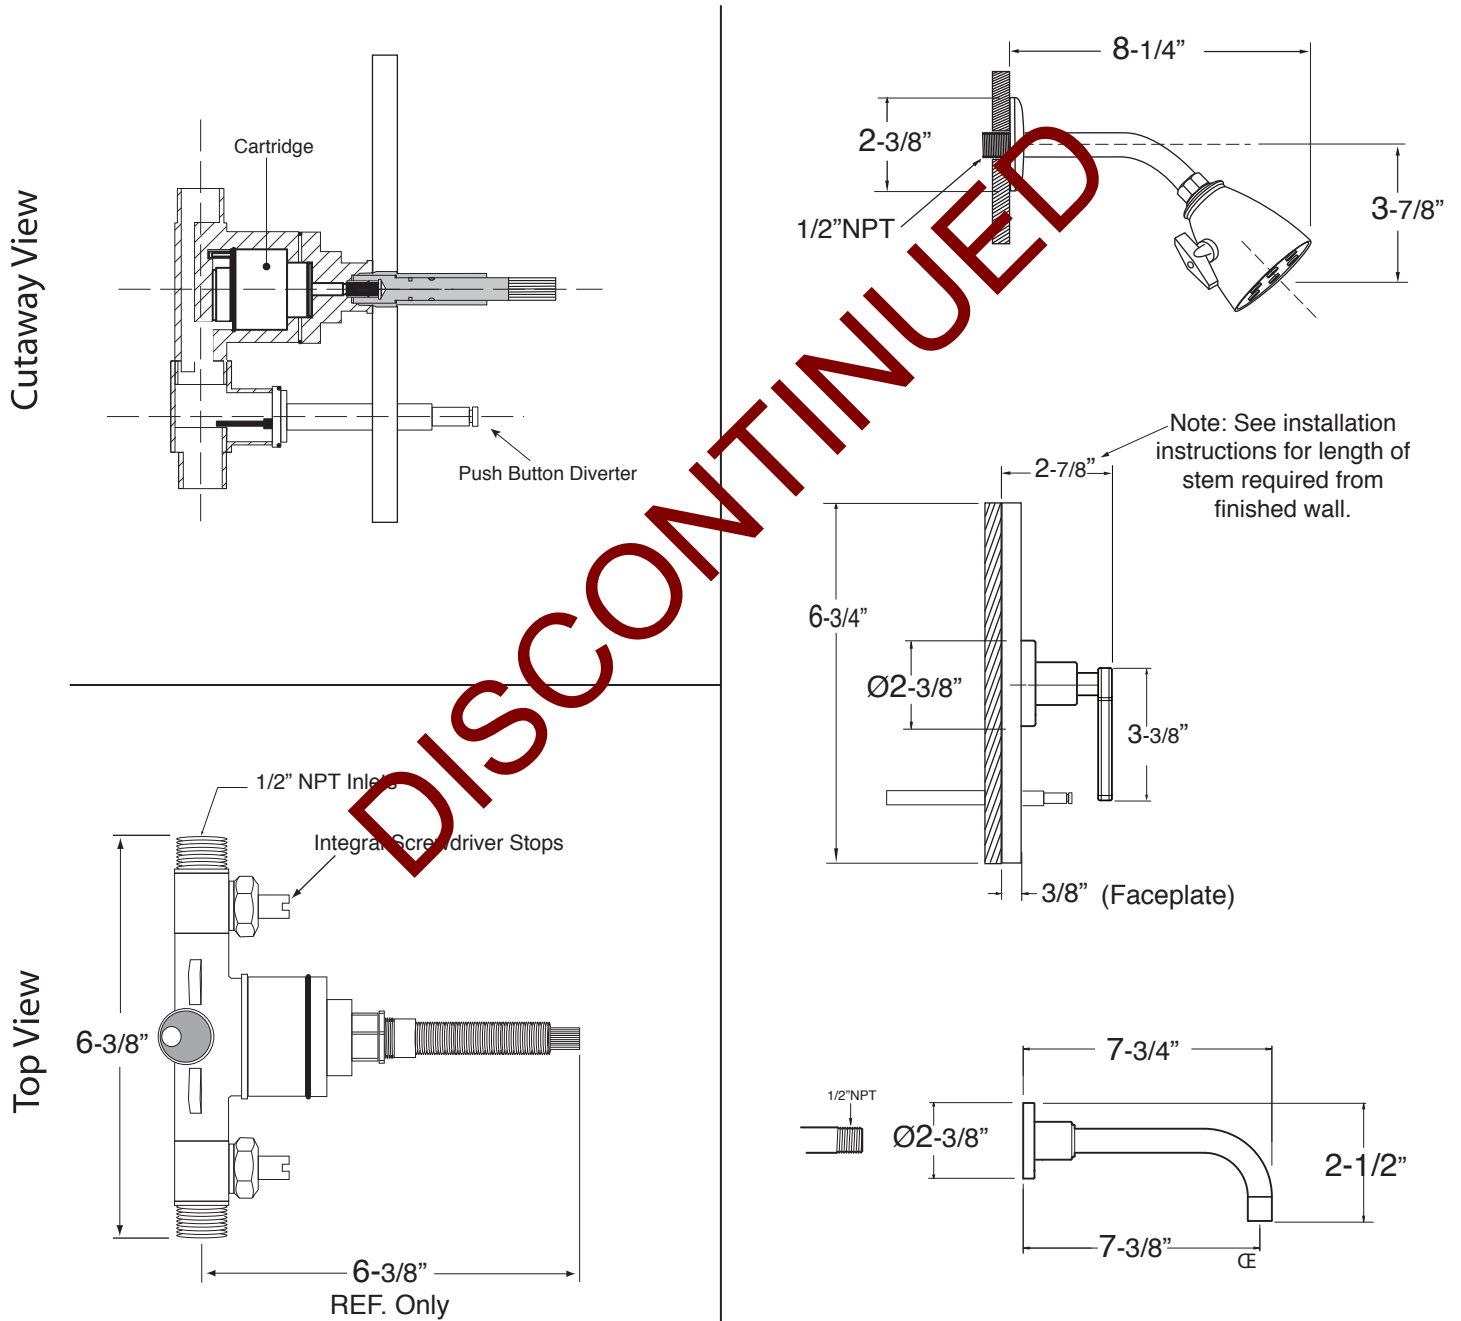

Features:

- Forged brass construction
- Ceramic disk valve cartridge 18.30.865
- Adjustable hot limit safety stop
- Reversible cartridge
- 5.6 GPM @ 45 PSI

SPECIFICATIONS

Series 3400 / 4400

Pressure Balance Tub & Shower

1.342868

Carina Handle

(1.342868T - Trim Only)

Note: Measurements are subject to change or cancellation. No responsibility is assumed for use of superseded or voided pages.