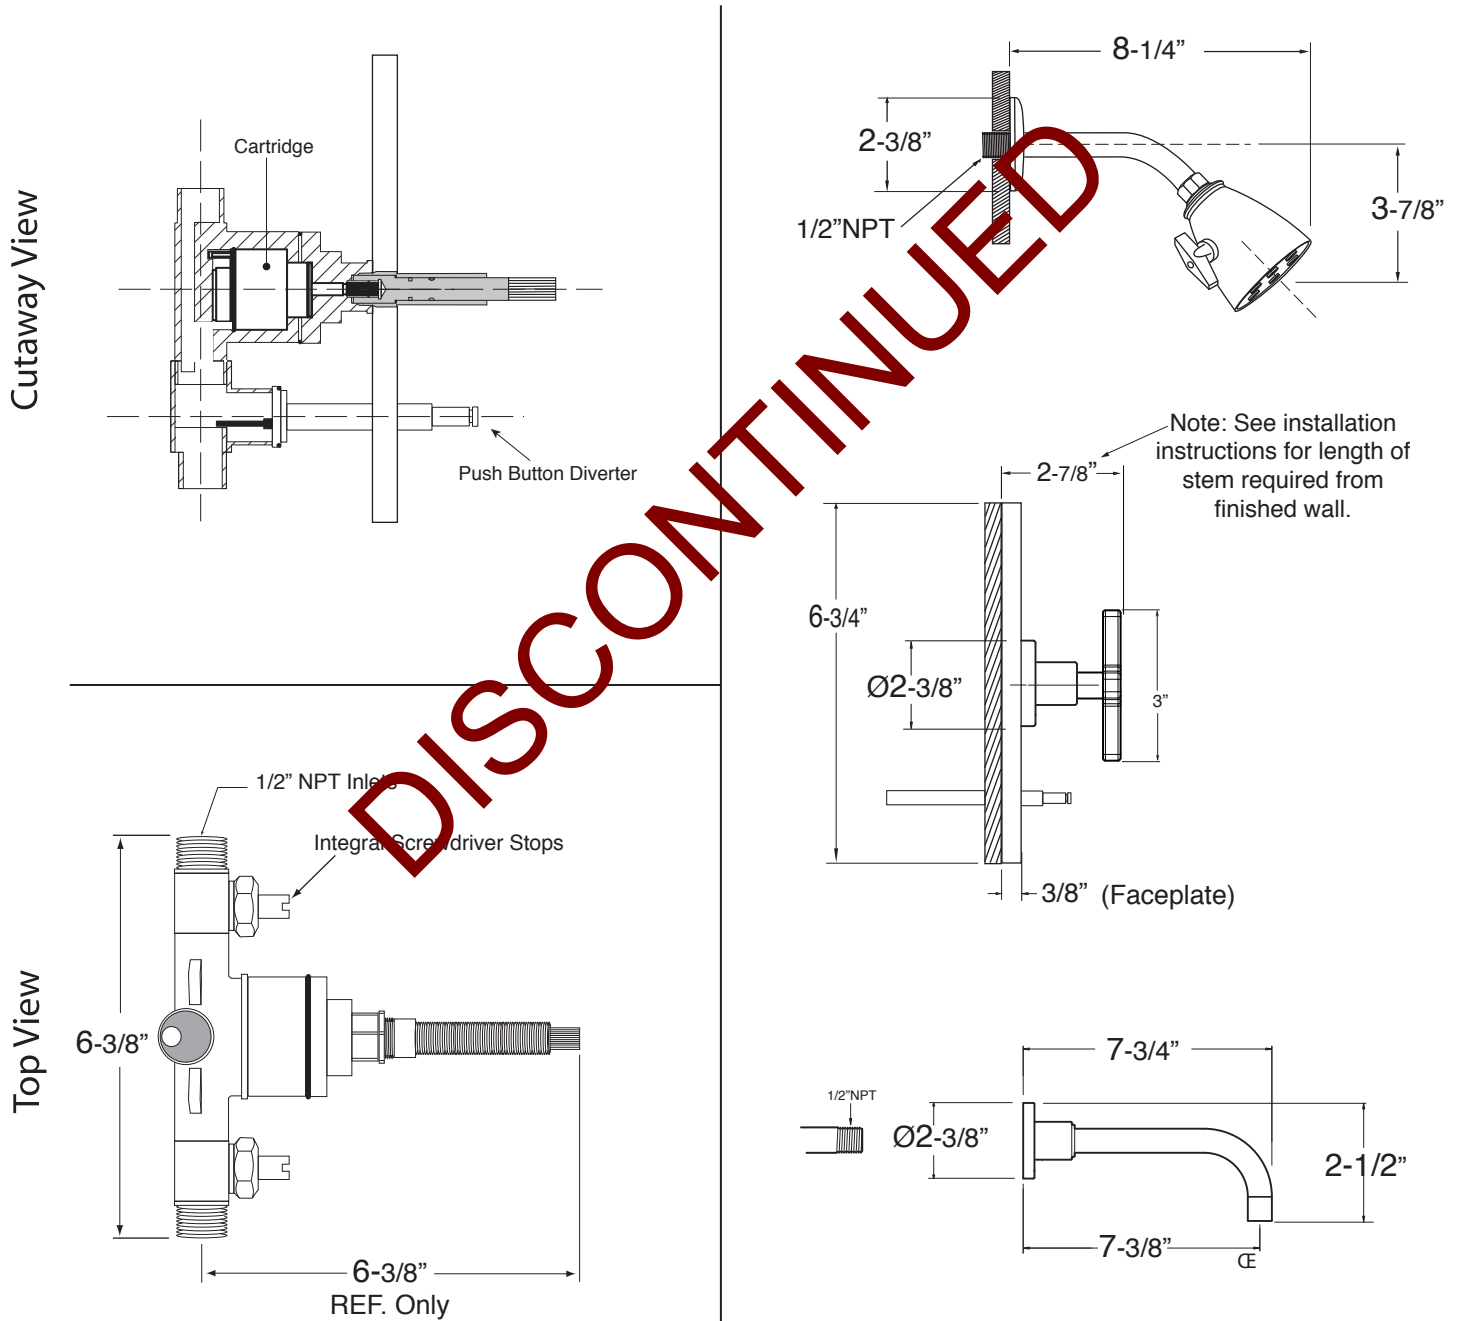

Features:

- Forged brass construction
- Ceramic disk valve cartridge 18.30.865
- Adjustable hot limit safety stop
- Reversible cartridge
- 5.6 GPM @ 45 PSI

SPECIFICATIONS

Series 3400 / 4400

Pressure Balance Tub & Shower

1.343068

Carina Handle

(1.343068T - Trim Only)

Note: Measurements are subject to change or cancellation. No responsibility is assumed for use of superseded or voided pages.