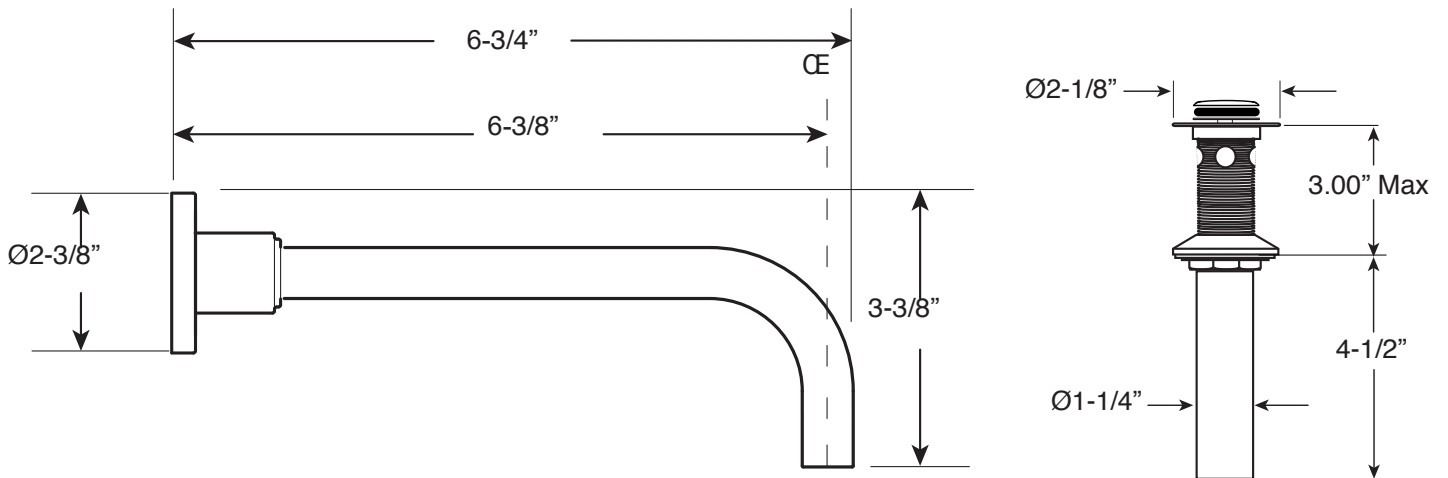

FEATURES:

- All brass construction
- Independent corner valves
- Includes soft touch drain assembly: P/N 18.11.052
- 1/4-turn ceramic disc valve cartridges P/N 18.30.035 Cold 18.30.036 Hot
- Available in all finishes. Warranty varies according to finish selection.

3400/4400 Series Short Wall/Vessel Lavatory Set with Nova II Handles

1.344807S
(1.344807ST - Trim Only)

Note: Measurements are subject to change. No responsibility is assumed for use of superseded or voided pages.