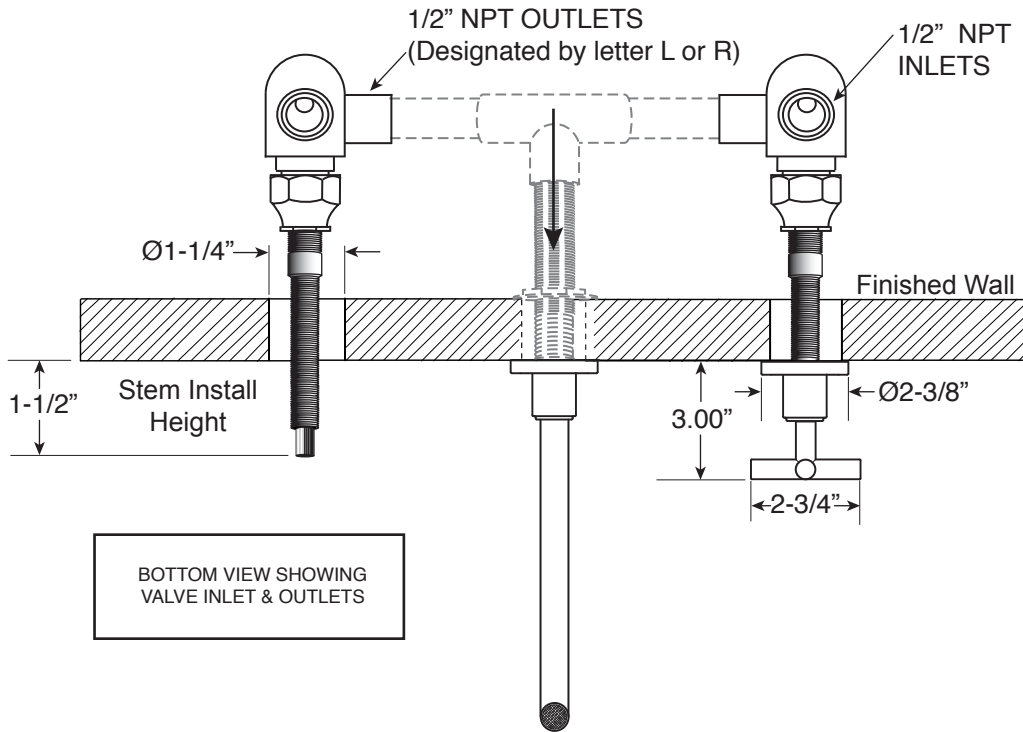

FEATURES:

- All brass construction
- Independent corner valves
- Includes soft touch drain assembly: P/N 18.11.052
- 1/4-turn ceramic disc valve cartridges P/N 18.30.035 Cold 18.30.036 Hot
- Available in all finishes. Warranty varies according to finish selection.

3400/4400 Series Short Wall/Vessel Lavatory Set with Nova II Handles

1.344807S
(1.344807ST - Trim Only)

Note: Measurements are subject to change. No responsibility is assumed for use of superseded or voided pages.