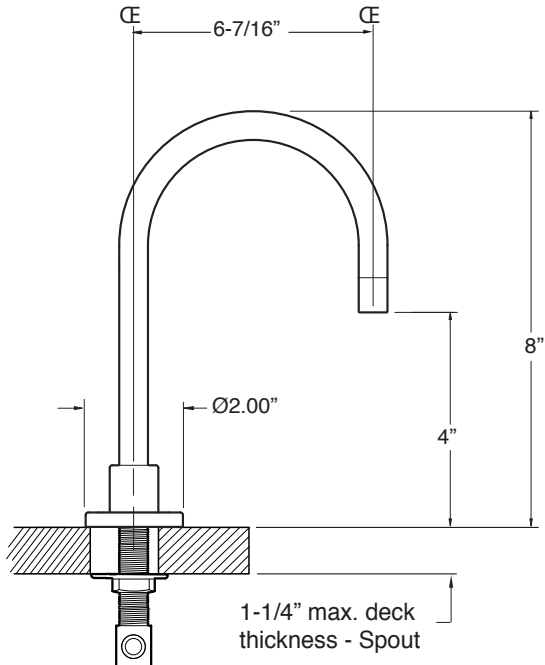

FEATURES:

- All brass construction. Flexible hoses designed to be installed on 8" to 16" centers. Includes soft touch drain assembly. P/N 18.11.052
- Lever style handles with inside screw attachment.
- 20 PT. 1/4-turn ceramic disc valve cartridge.
- 18.30.035 - COLD / 18.30.036 - HOT
- Available in all finishes. Warranty varies according to finish selection.
- Standard aerator is limited to 1.2 gpm.

**3400 Series Widespread
Lavatory Set with Short
Spout and Nova II Handle**

1.344808S

NOTE: Spout and valves install through 1-1/4" diameter holes

SOFT TOUCH DRAIN
ASSEMBLY P/N
18.11.052

Note: Measurements are subject to change or cancellation. No responsibility is assumed for use of superseded or voided pages.