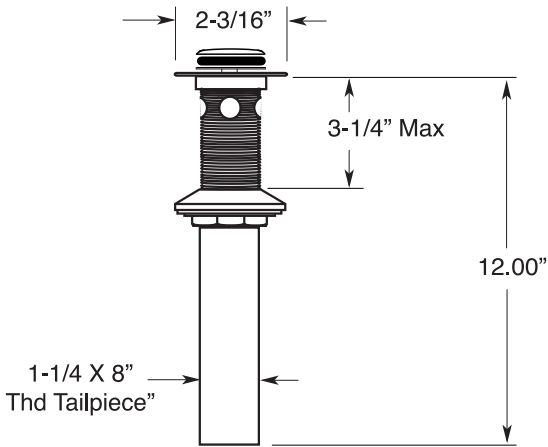

FEATURES:

- All brass construction. Flexible hoses designed to be installed on 8" to 16" centers. Includes soft touch drain assembly. P/N 18.11.052
- Lever style handles with inside screw attachment.
- 20 PT. 1/4-turn ceramic disc valve cartridge.
- 18.30.035 - COLD / 18.30.036 - HOT
- Available in all finishes. Warranty varies according to finish selection.
- Standard aerator is limited to 1.2 gpm.

**3400 Series Widespread
Lavatory Set with Short
Spout and Nova II Handle**

1.344808S

NOTE: Spout and valves install through 1-1/4" diameter holes

SOFT TOUCH DRAIN
ASSEMBLY P/N
18.11.052

Note: Measurements are subject to change or cancellation. No responsibility is assumed for use of superseded or voided pages.