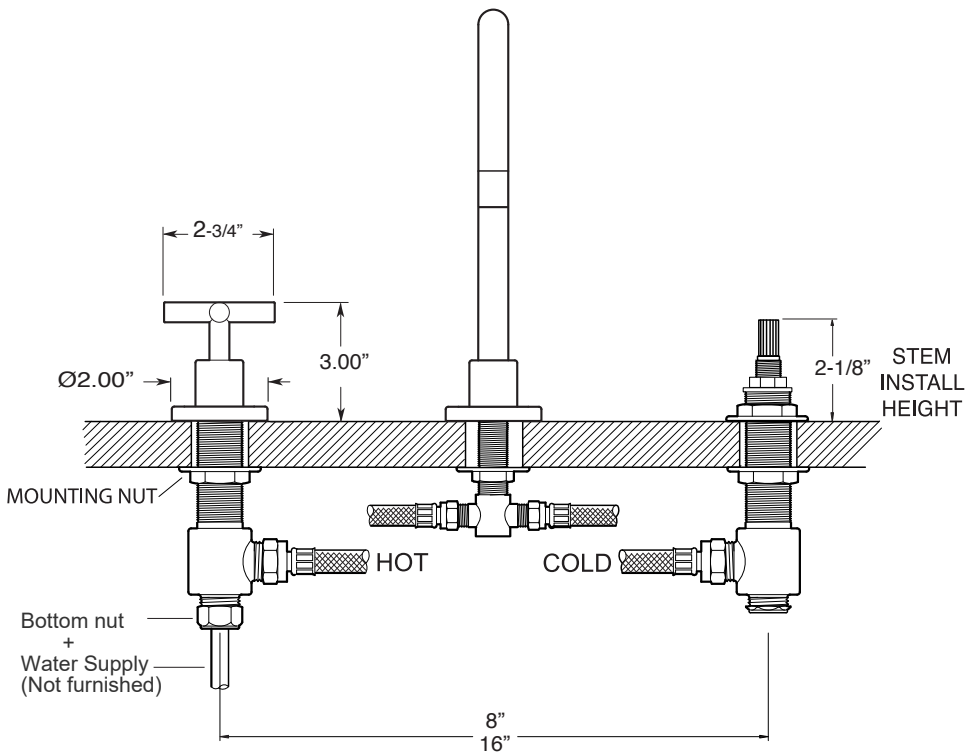

FEATURES:

- All brass construction. Flexible hoses designed to be installed on 8" to 16" centers. Includes soft touch drain assembly. P/N 18.11.052
- Lever style handles with inside screw attachment.
- 20 PT. 1/4-turn ceramic disc valve cartridge.
- 18.30.035 - COLD / 18.30.036 - HOT
- Available in all finishes. Warranty varies according to finish selection.
- Standard aerator is limited to 1.2 gpm.

**3400 Series Widespread
Lavatory Set with Short
Spout and Nova II Handle**

1.344808S

NOTE: Spout and valves install through 1-1/4" diameter holes

SOFT TOUCH DRAIN
ASSEMBLY P/N
18.11.052

Note: Measurements are subject to change or cancellation. No responsibility is assumed for use of superseded or voided pages.