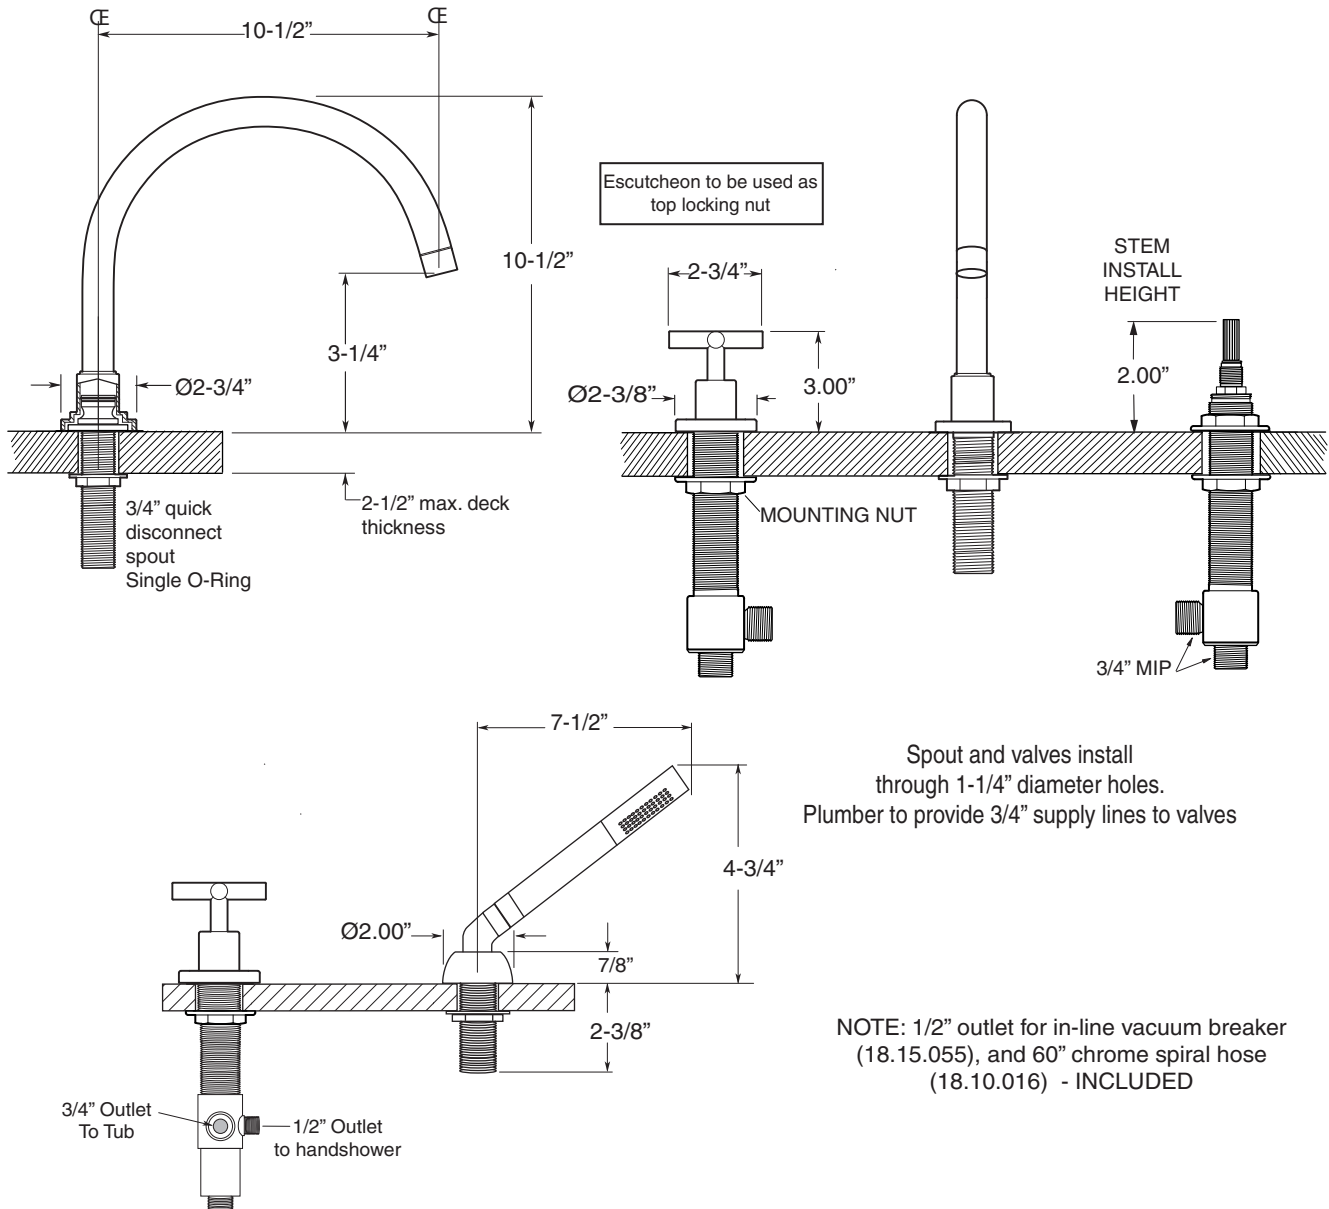

FEATURES:

- All brass construction.
- 3/4" valve bodies with 20 PT. 1/4-turn ceramic disc cartridge.
 - Cold Cartridge 18.30.010, Hot Cartridge 18.30.011
- Available in all finishes. Warranty varies according to finish.

SPECIFICATIONS

3400 Series 5-Hole Roman Tub Set with Nova II Handles

1.344893

1.344893T - Trim Only

78.30.136 - Rough Kit

Note: Measurements are subject to change or cancellation. No responsibility is assumed for use of superseded or voided pages.