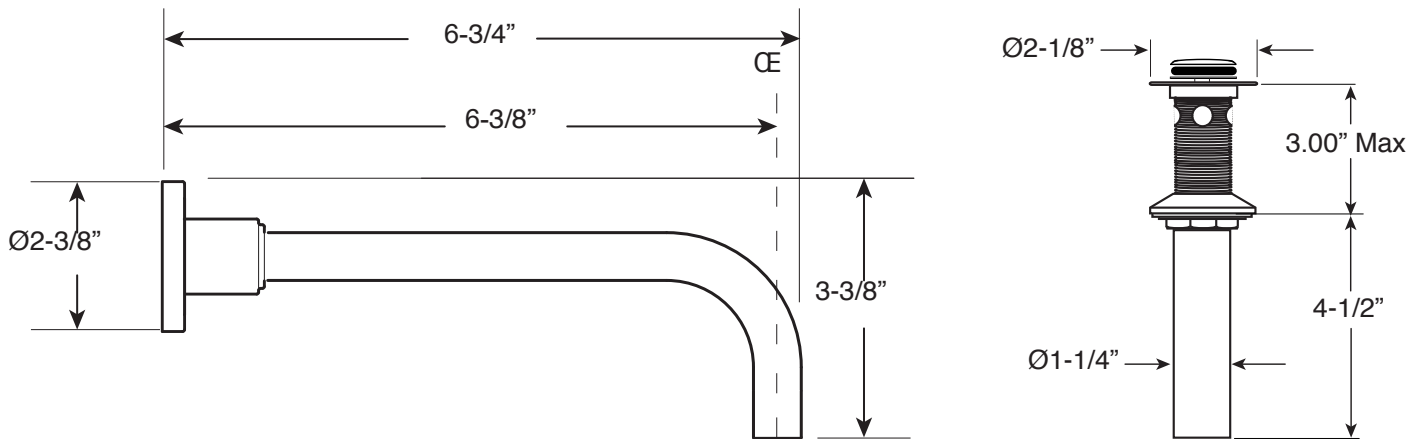

FEATURES:

- All brass construction
- Independent corner valves
- Includes soft touch drain assembly: P/N 18.11.052
- 1/4-turn ceramic disc valve cartridges P/N 18.30.035 Cold 18.30.036 Hot
- Available in all finishes. Warranty varies according to finish selection.

3400/4400 Series Short Wall/Vessel Lavatory Set with Polaris II Handles

1.344907S
(1.344907ST - Trim Only)

Note: Measurements are subject to change. No responsibility is assumed for use of superseded or voided pages.