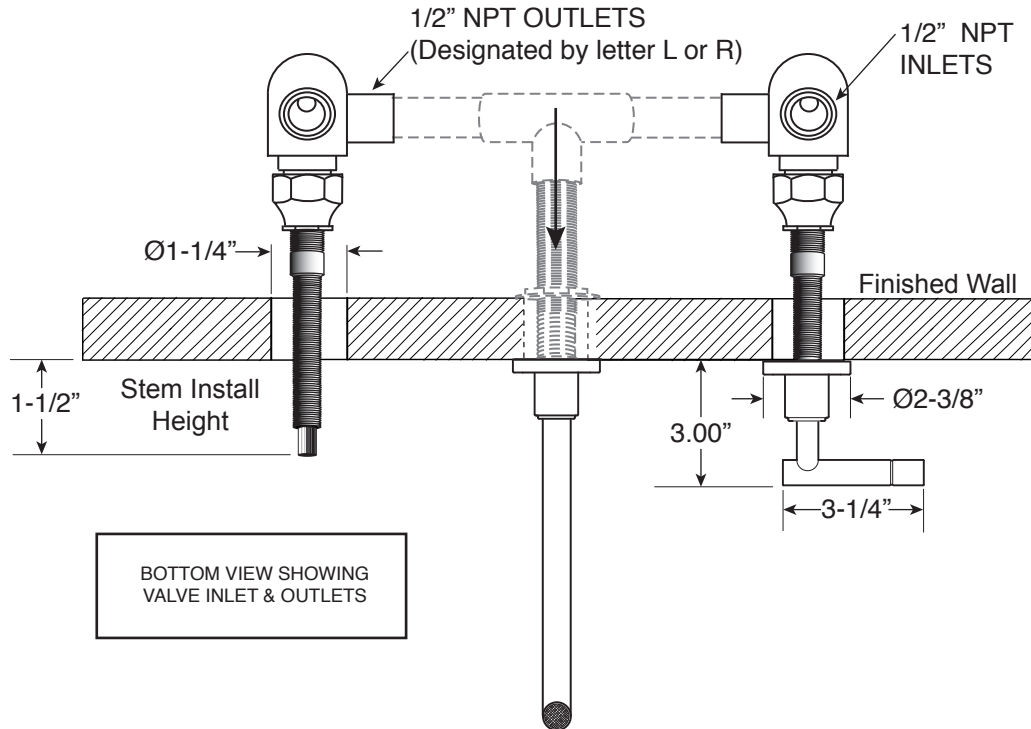

FEATURES:

- All brass construction
- Independent corner valves
- Includes soft touch drain assembly: P/N 18.11.052
- 1/4-turn ceramic disc valve cartridges P/N 18.30.035 Cold 18.30.036 Hot
- Available in all finishes. Warranty varies according to finish selection.

3400/4400 Series Short Wall/Vessel Lavatory Set with Polaris II Handles

1.344907S
(1.344907ST - Trim Only)

Note: Measurements are subject to change. No responsibility is assumed for use of superseded or voided pages.