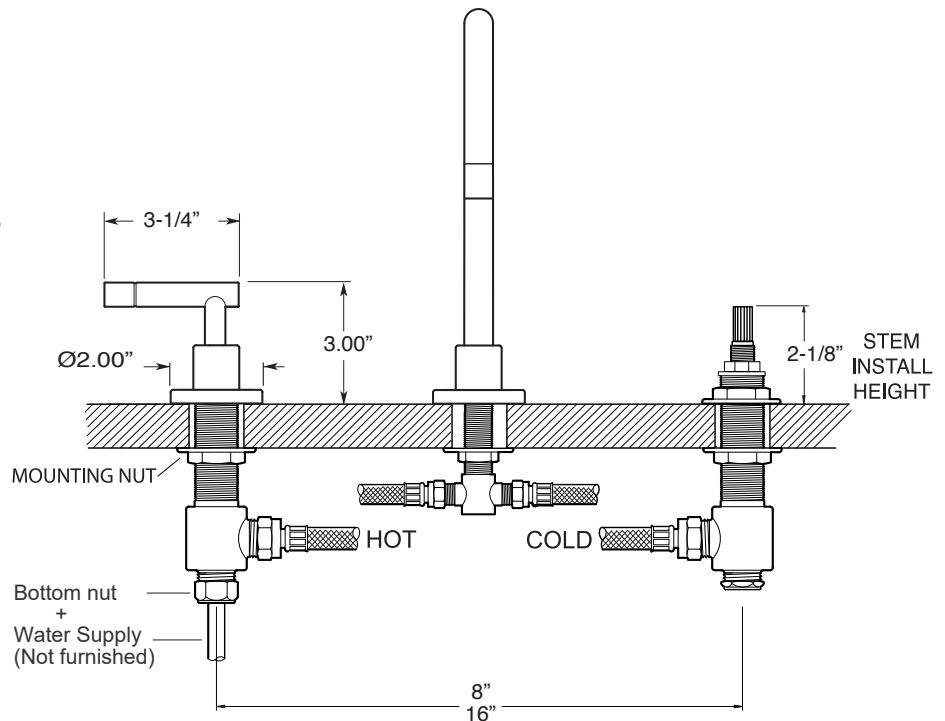

FEATURES:

- All brass construction. Flexible hoses designed to be installed on 8" to 16" centers. Includes soft touch drain assembly. P/N 18.11.052
- Lever style handles with inside screw attachment.
- 20 PT. 1/4-turn ceramic disc valve cartridge.
- 18.30.035 - COLD / 18.30.036 - HOT
- Available in all finishes. Warranty varies according to finish selection.
- Standard aerator is limited to 1.2 gpm.

3400 Series Widespread Lavatory Set with Short Spout and Polaris II Handle

1.344908S

SOFT TOUCH DRAIN
ASSEMBLY P/N
18.11.052

NOTE: Spout and valves install through 1-1/4" diameter holes