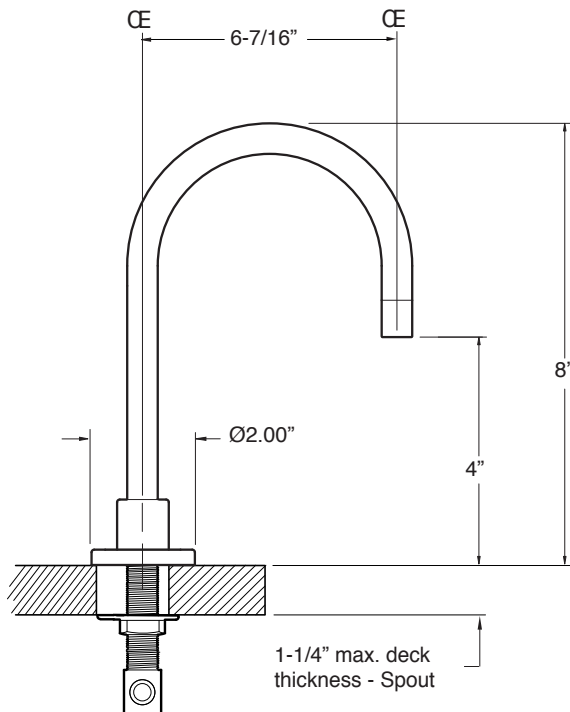

FEATURES:

- All brass construction. Flexible hoses designed to be installed on 8" to 16" centers. Includes soft touch drain assembly. P/N 18.11.052
- Lever style handles with inside screw attachment.
- 20 PT. 1/4-turn ceramic disc valve cartridge.
- 18.30.035 - COLD / 18.30.036 - HOT
- Available in all finishes. Warranty varies according to finish selection.
- Standard aerator is limited to 1.2 gpm.

3400 Series Widespread Lavatory Set with Short Spout and Polaris II Handle

1.344908S

SOFT TOUCH DRAIN
ASSEMBLY P/N
18.11.052

NOTE: Spout and valves install through 1-1/4" diameter holes