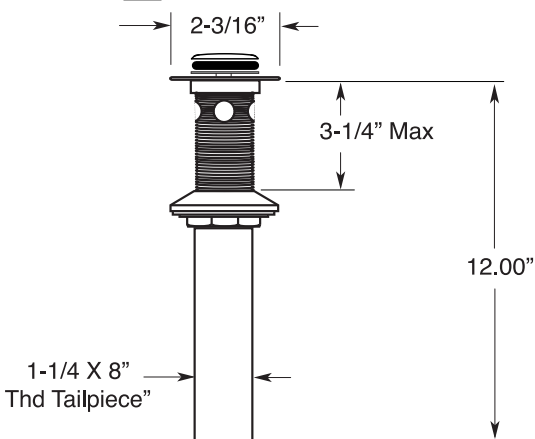

FEATURES:

- All brass construction. Flexible hoses designed to be installed on 8" to 16" centers. Includes soft touch drain assembly. P/N 18.11.052
- Lever style handles with inside screw attachment.
- 20 PT. 1/4-turn ceramic disc valve cartridge.
- 18.30.035 - COLD / 18.30.036 - HOT
- Available in all finishes. Warranty varies according to finish selection.
- Standard aerator is limited to 1.2 gpm.

3400 Series Widespread Lavatory Set with Short Spout and Polaris II Handle

1.344908S

SOFT TOUCH DRAIN
ASSEMBLY P/N
18.11.052

NOTE: Spout and valves install through 1-1/4" diameter holes