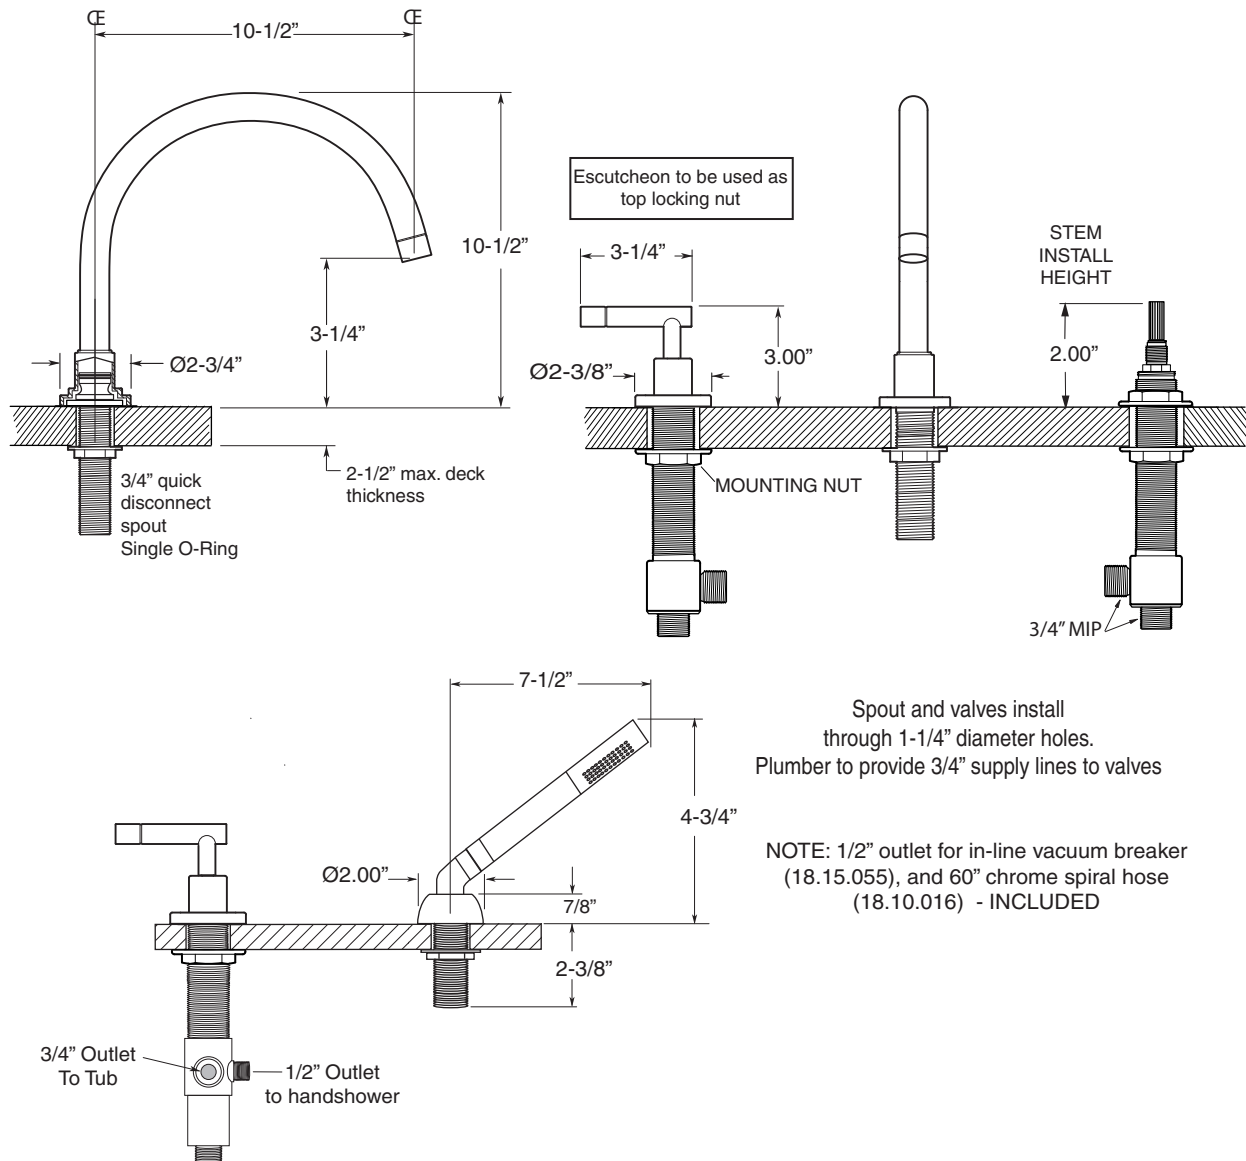

FEATURES:

- All brass construction.
- 3/4" valve bodies with 20 PT. 1/4-turn ceramic disc cartridge.
 - Cold Cartridge 18.30.010, Hot Cartridge 18.30.011
- Available in all finishes. Warranty varies according to finish.

SPECIFICATIONS

3400 Series 5-Hole Roman Tub Set with Polaris II Handles

1.344993

1.344993T - Trim Only

78.30.136 - Rough Kit

Note: Measurements are subject to change or cancellation. No responsibility is assumed for use of superseded or voided pages.