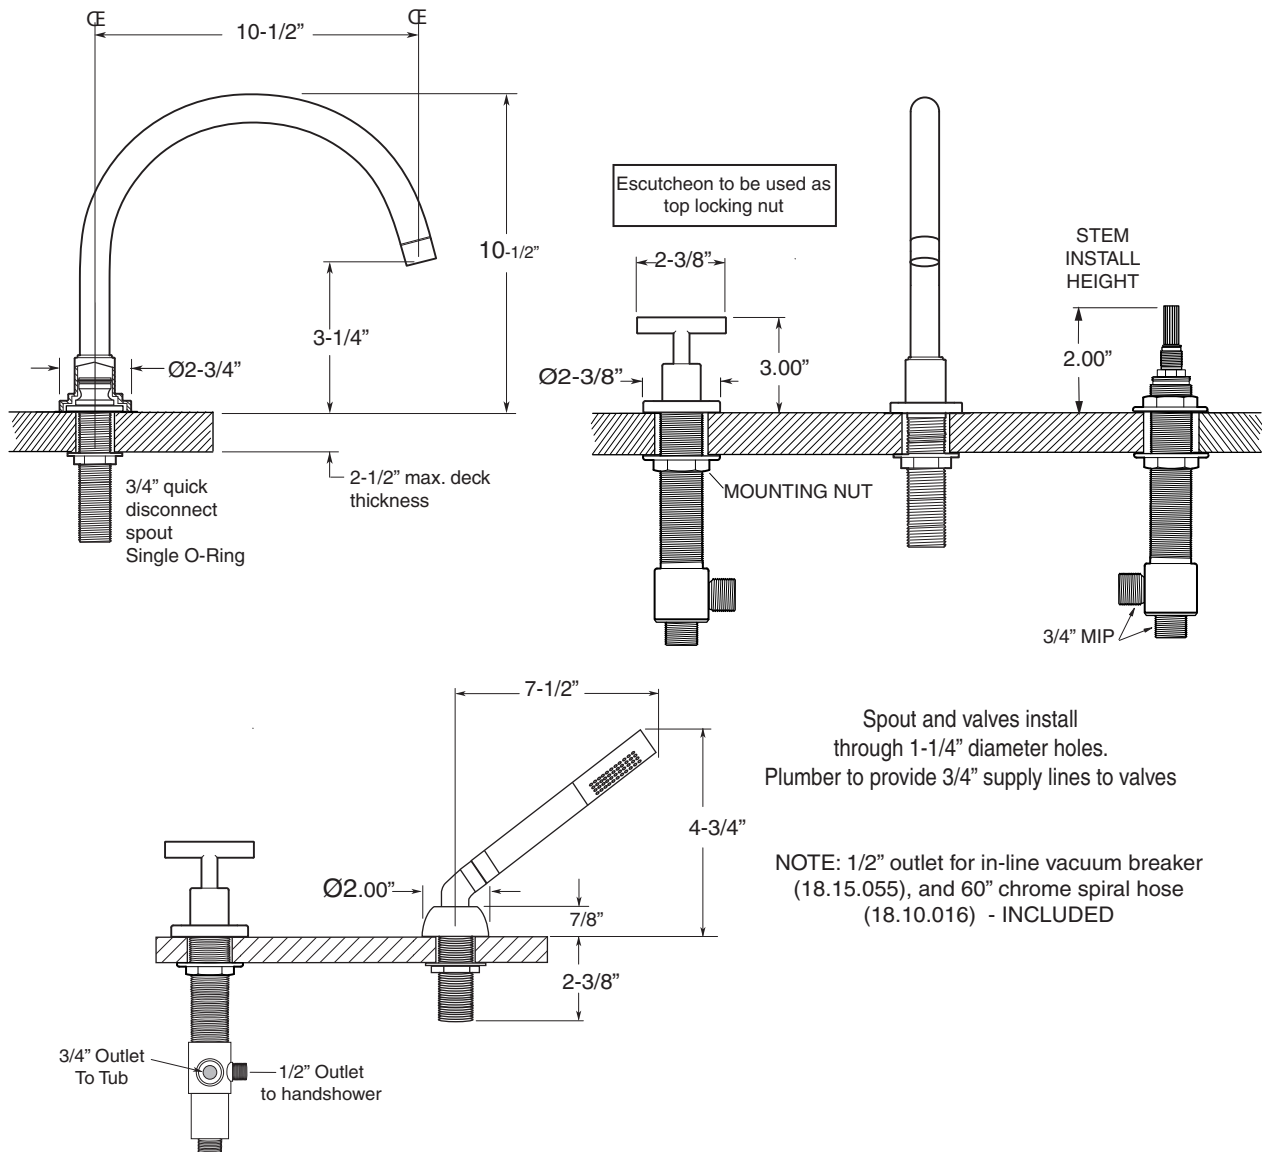

FEATURES:

- All brass construction.
- 3/4" valve bodies with 20 PT. 1/4-turn ceramic disc cartridge.
 - Cold Cartridge 18.30.010, Hot Cartridge 18.30.011
- Available in all finishes. Warranty varies according to finish.

SPECIFICATIONS

3400 Series 5-Hole Roman Tub Set with Ceres II Handles

1.345093

1.345093T - Trim Only

78.30.136 - Rough Kit

Note: Measurements are subject to change or cancellation. No responsibility is assumed for use of superseded or voided pages.