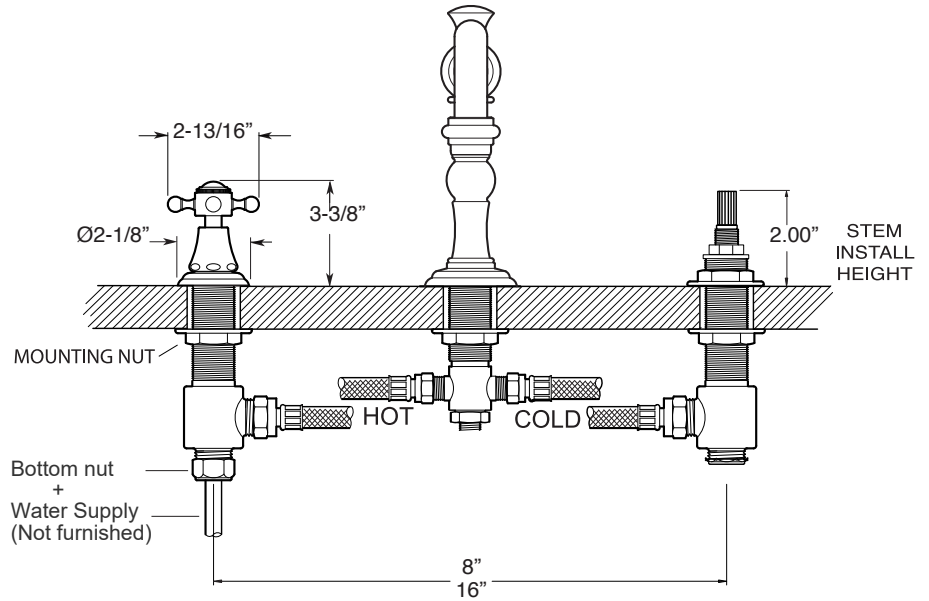

FEATURES:

- All brass construction. Flexible hoses designed to be installed on 8" to 16" centers.
- Includes soft touch drain assembly.
- Cross handle style with center screw attachment.
- 1/4-turn ceramic disc valve cartridge.
- Available in all finishes. Warranty varies according to finish selection.
- Standard aerator is limited to 1.2 gpm.

350 Series Widespread Lavatory Set with St. Michel Handles

1.355508

NOTE: Spout and valves install through 1-1/4" diameter holes

Note: Measurements are subject to change or cancellation. No responsibility is assumed for use of superseded or voided pages.