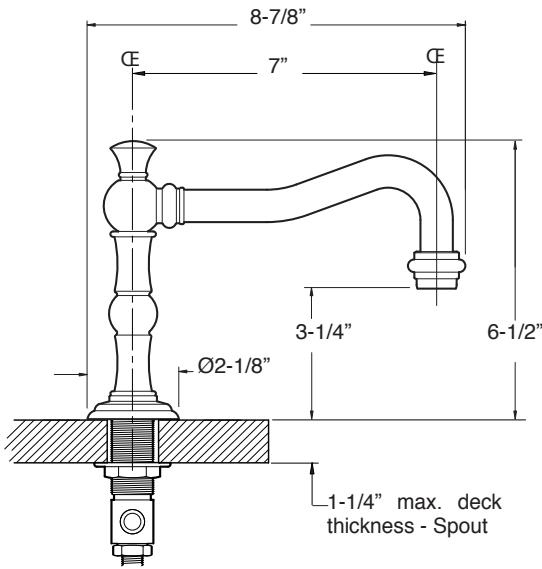

FEATURES:

- All brass construction. Flexible hoses designed to be installed on 8" to 16" centers.
- Includes soft touch drain assembly.
- Cross handle style with center screw attachment.
- 1/4-turn ceramic disc valve cartridge.
- Available in all finishes. Warranty varies according to finish selection.
- Standard aerator is limited to 1.2 gpm.

350 Series Widespread Lavatory Set with St. Michel Handles

1.355508

NOTE: Spout and valves install through 1-1/4" diameter holes

Note: Measurements are subject to change or cancellation. No responsibility is assumed for use of superseded or voided pages.