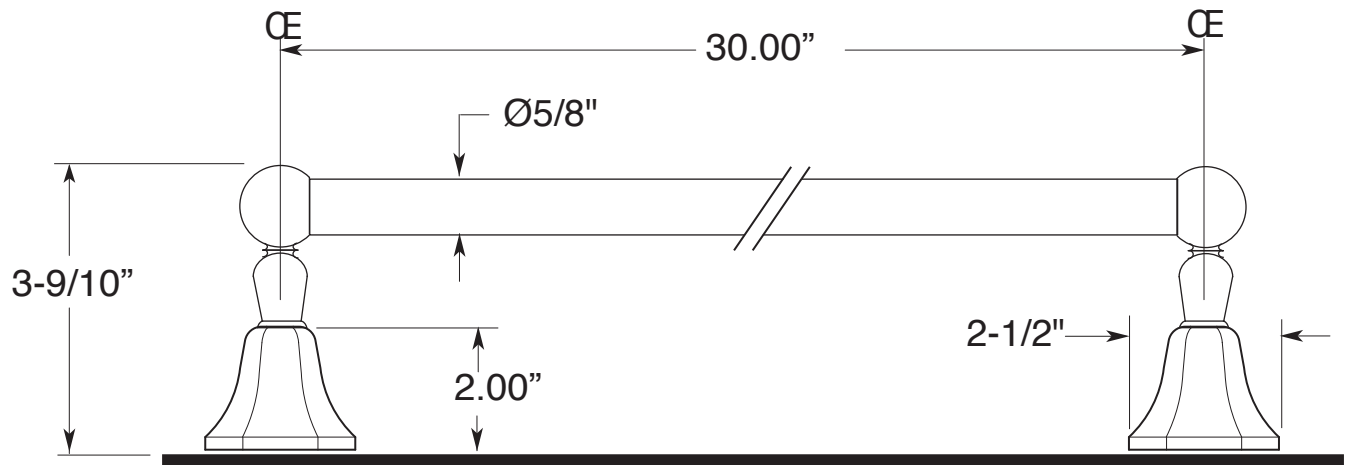

**FEATURES:**

- All brass construction.
- Available in all Sigma finishes. Warranty varies according to finish selection.
- Mounting brackets and screws are supplied.

## Accessories

Series 10  
30" Towel Bar  
1.10TB30

Note: Measurements are subject to change or cancellation. No responsibility is assumed for use of superseded or voided pages.