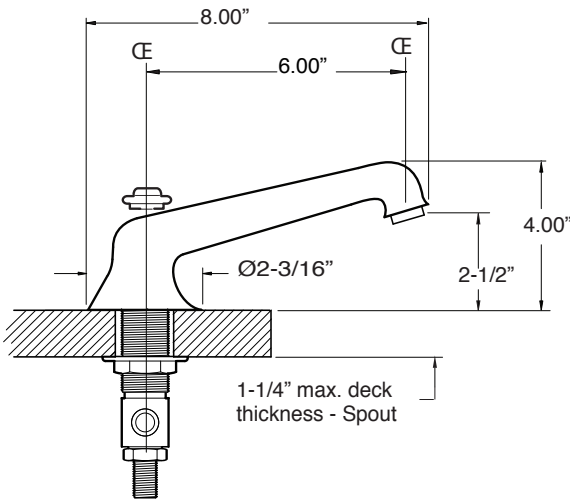

FEATURES:

- All brass construction. Flexible hoses designed to be installed on 8" to 16" centers. Includes soft touch drain assembly.
- Lever style handles with setscrew attachment.
- 1/4-turn ceramic disc valve cartridge.
- 18.30.029 - Cold / 18.30.030 - Hot
- Available in all finishes. Warranty varies according to finish selection.
- Standard aerator is limited to 1.2 gpm.

1500 Series Widespread Lavatory Set with Huntington Handles

1.152708

SOFT-TOUCH DRAIN
ASSEMBLY WITH OVERFLOW
18.11.052

NOTE: Spout and valves install through 1-1/4" diameter holes