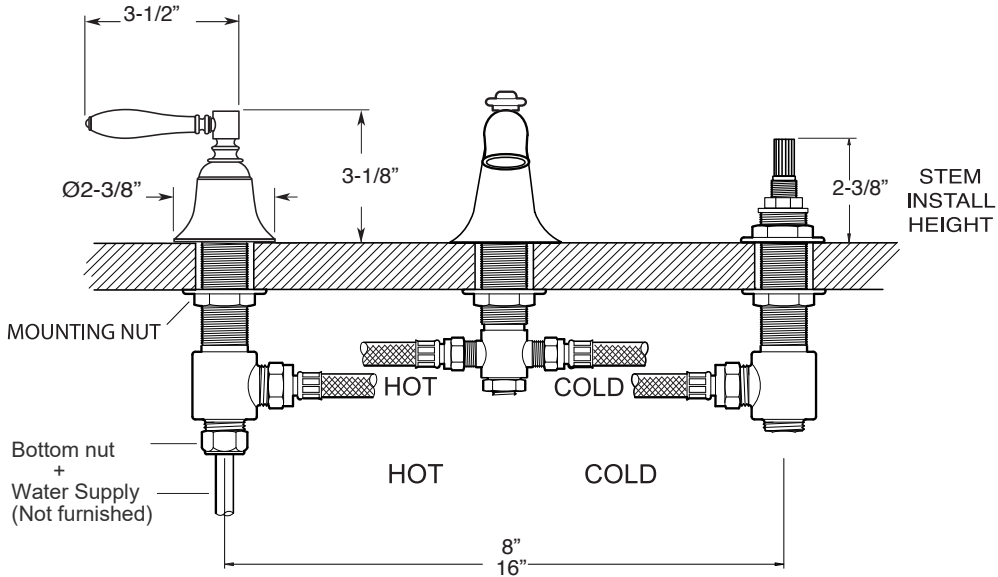

FEATURES:

- All brass construction. Flexible hoses designed to be installed on 8" to 16" centers. Includes soft touch drain assembly.
- Lever style handles with setscrew attachment.
- 1/4-turn ceramic disc valve cartridge.
- 18.30.029 - Cold / 18.30.030 - Hot
- Available in all finishes. Warranty varies according to finish selection.
- Standard aerator is limited to 1.2 gpm.

1500 Series Widespread Lavatory Set with Huntington Handles

1.152708

SOFT-TOUCH DRAIN
ASSEMBLY WITH OVERFLOW
18.11.052

NOTE: Spout and valves install through 1-1/4" diameter holes