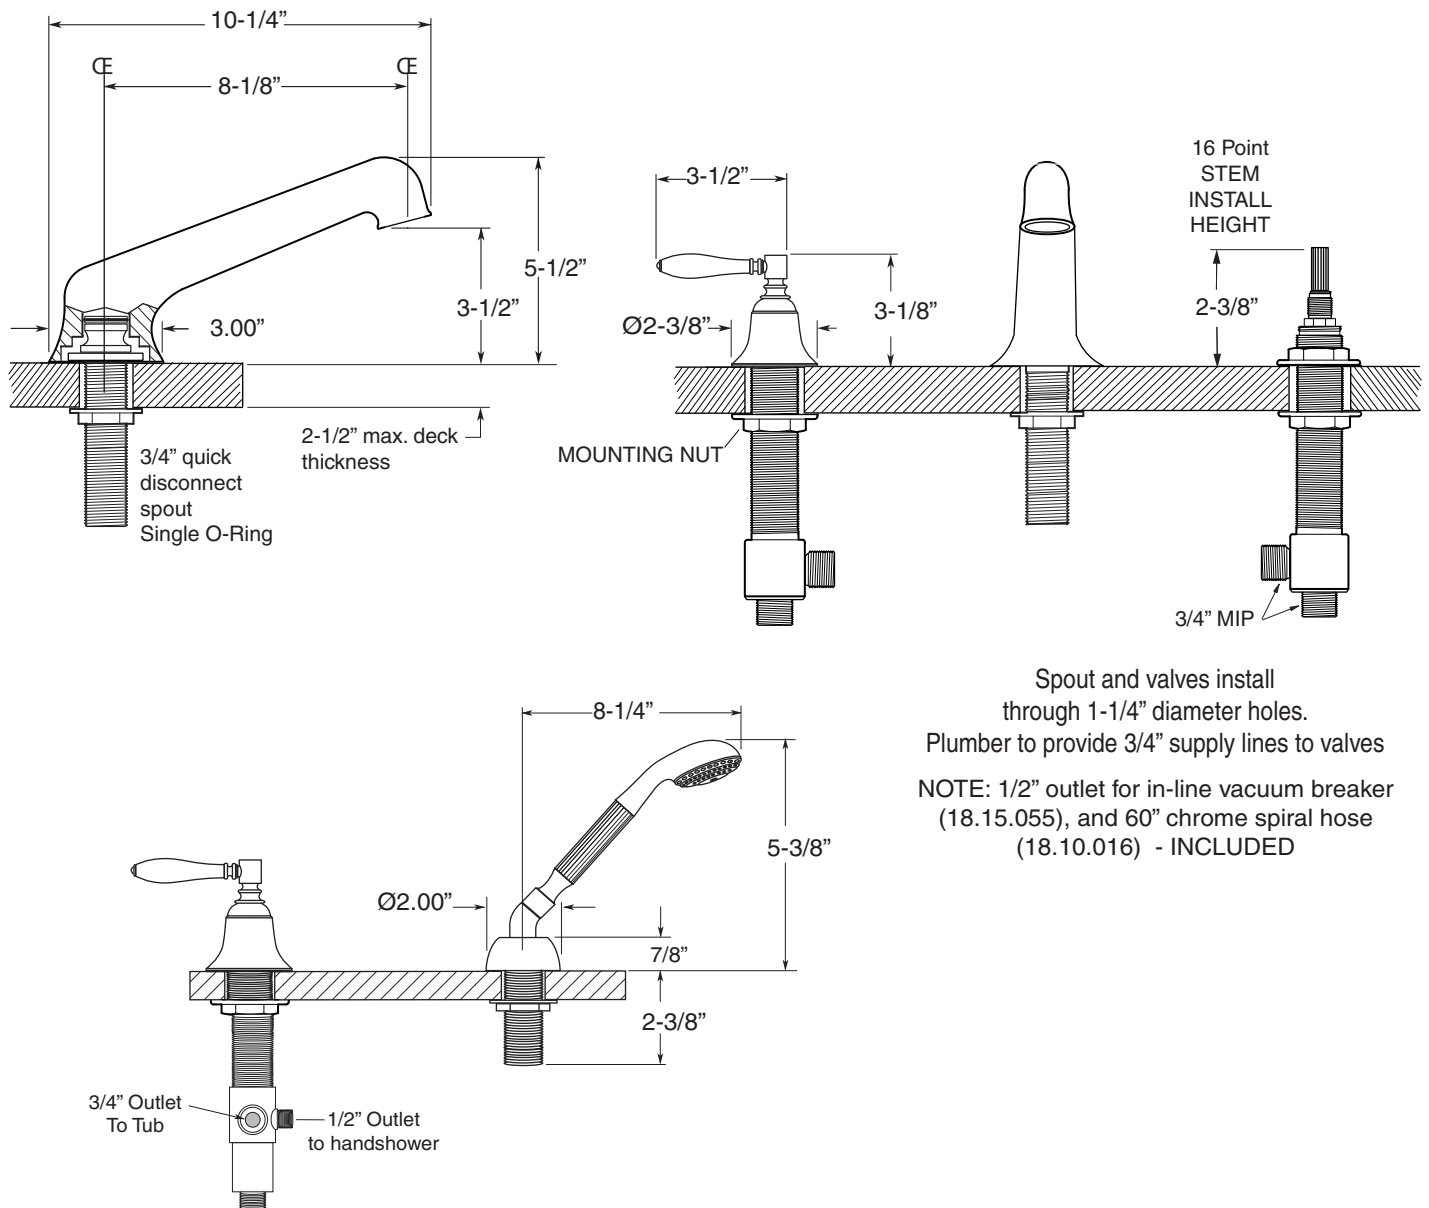

FEATURES:

- All brass construction.
- 3/4" valve bodies with 16 PT. 1/4-turn ceramic disc cartridge.
  - Cold Cartridge 18.30.017, Hot Cartridge 18.30.018
- Available in all finishes. Warranty varies according to finish.

## 1500 Series 5-Hole Roman Tub Set with Huntington Handles

1.152793

1.152793T - Trim Only

18.30.134 - Rough Kit

Spout and valves install through 1-1/4" diameter holes.  
Plumber to provide 3/4" supply lines to valves  
NOTE: 1/2" outlet for in-line vacuum breaker (18.15.055), and 60" chrome spiral hose (18.10.016) - INCLUDED

Note: Measurements are subject to change or cancellation. No responsibility is assumed for use of superseded or voided pages.