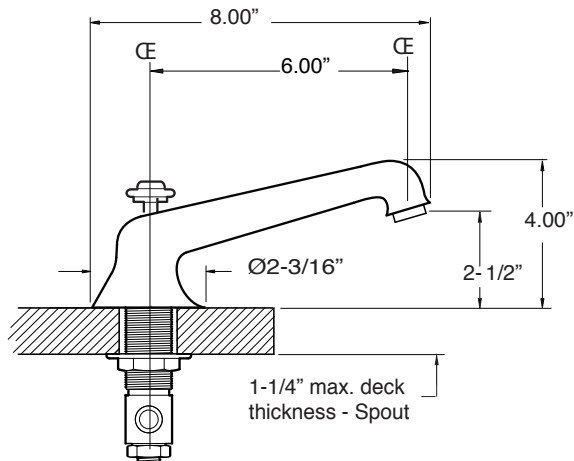

FEATURES:

- All brass construction. Flexible hoses designed to be installed on 8" to 16" centers.
- Includes soft touch drain assembly.
- Cross handle style with center screw attachment.
- 1/4-turn ceramic disc valve cartridge.
- 18.30.029 - Cold / 18.30.030 - Hot
- Available in all finishes. Warranty varies according to finish selection.
- Standard aerator is limited to 1.2 gpm.

1500 Series Widespread Lavatory Set with Sussex Handles

1.157808

NOTE: Spout and valves install through 1-1/4" diameter holes