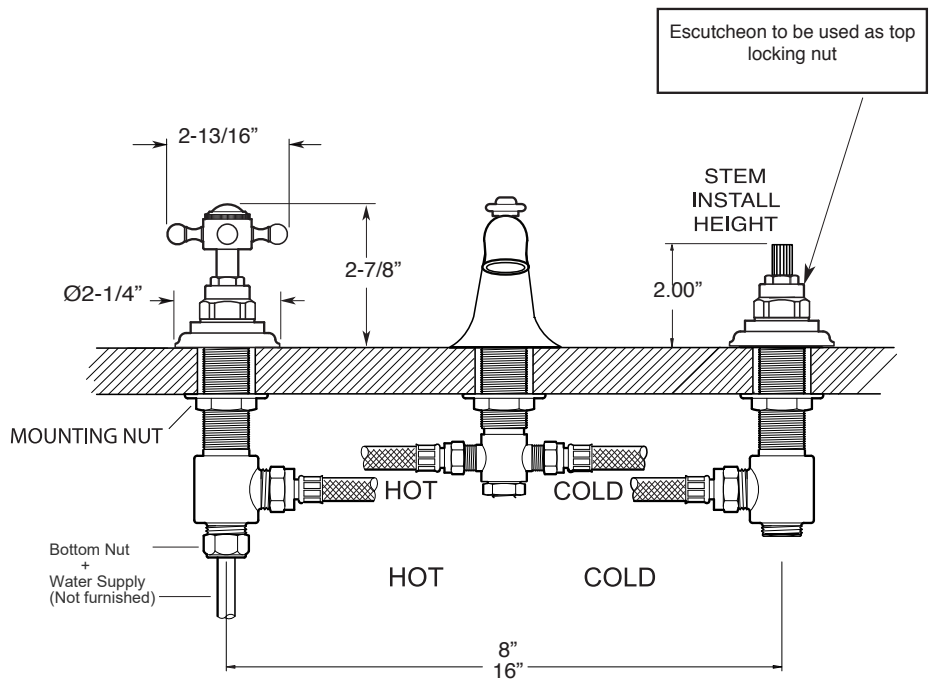

FEATURES:

- All brass construction. Flexible hoses designed to be installed on 8" to 16" centers.
- Includes soft touch drain assembly.
- Cross handle style with center screw attachment.
- 1/4-turn ceramic disc valve cartridge.
- 18.30.029 - Cold / 18.30.030 - Hot
- Available in all finishes. Warranty varies according to finish selection.
- Standard aerator is limited to 1.2 gpm.

1500 Series Widespread Lavatory Set with Sussex Handles

1.157808

NOTE: Spout and valves install through 1-1/4" diameter holes