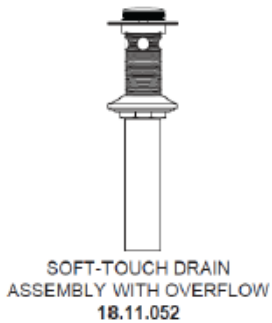

FEATURES:

- All brass construction. Flexible hoses designed to be installed on 8" to 16" centers.
- Includes soft touch drain assembly.
- Cross handle style with center screw attachment.
- 1/4-turn ceramic disc valve cartridge.
- 18.30.029 - Cold / 18.30.030 - Hot
- Available in all finishes. Warranty varies according to finish selection.
- Standard aerator is limited to 1.2 gpm.

1500 Series Widespread Lavatory Set with Sussex Handles

1.157808

NOTE: Spout and valves install through 1-1/4" diameter holes