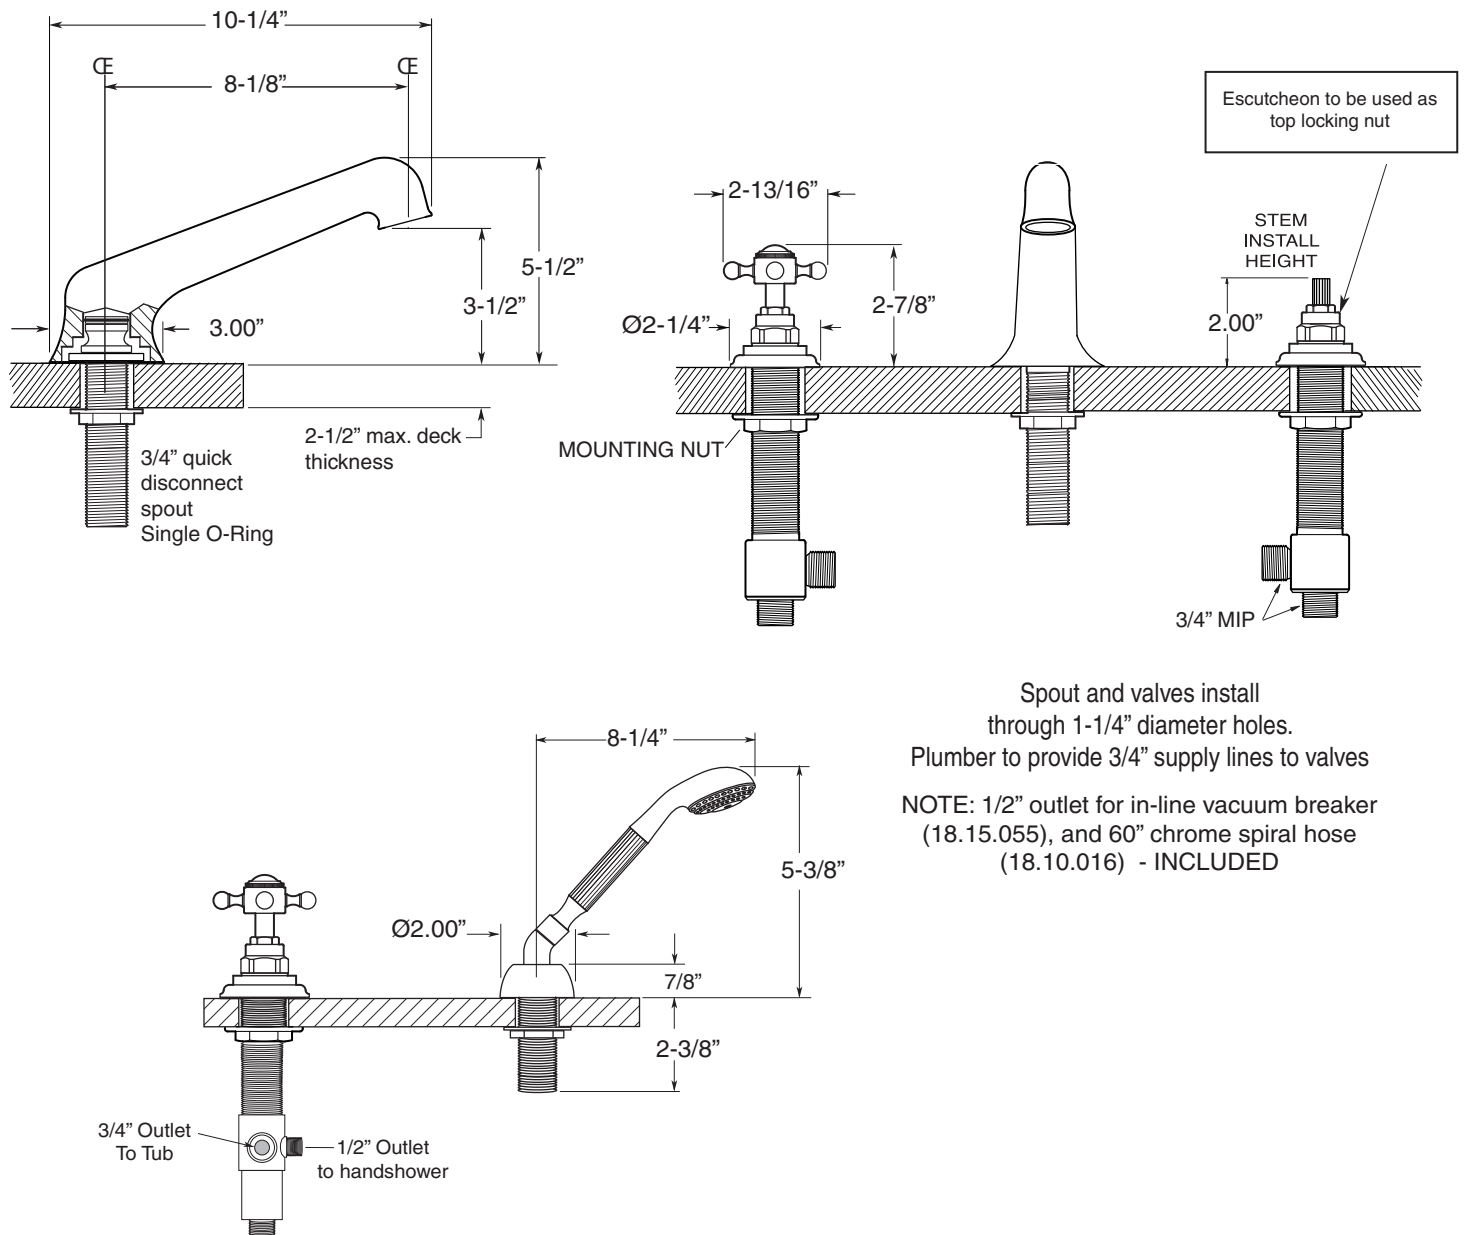

FEATURES:

- All brass construction.
- 3/4" valve bodies with 16 PT. 1/4-turn ceramic disc cartridge.
 - Cold Cartridge 18.30.017, Hot Cartridge 18.30.018
- Available in all finishes. Warranty varies according to finish.

SPECIFICATIONS

1500 Series 5-Hole Roman Tub Set with Sussex Handles

1.157893

1.157893T - Trim Only

18.30.134 - Rough Kit

Spout and valves install through 1-1/4" diameter holes.
Plumber to provide 3/4" supply lines to valves
NOTE: 1/2" outlet for in-line vacuum breaker (18.15.055), and 60" chrome spiral hose (18.10.016) - INCLUDED

Note: Measurements are subject to change or cancellation. No responsibility is assumed for use of superseded or voided pages.