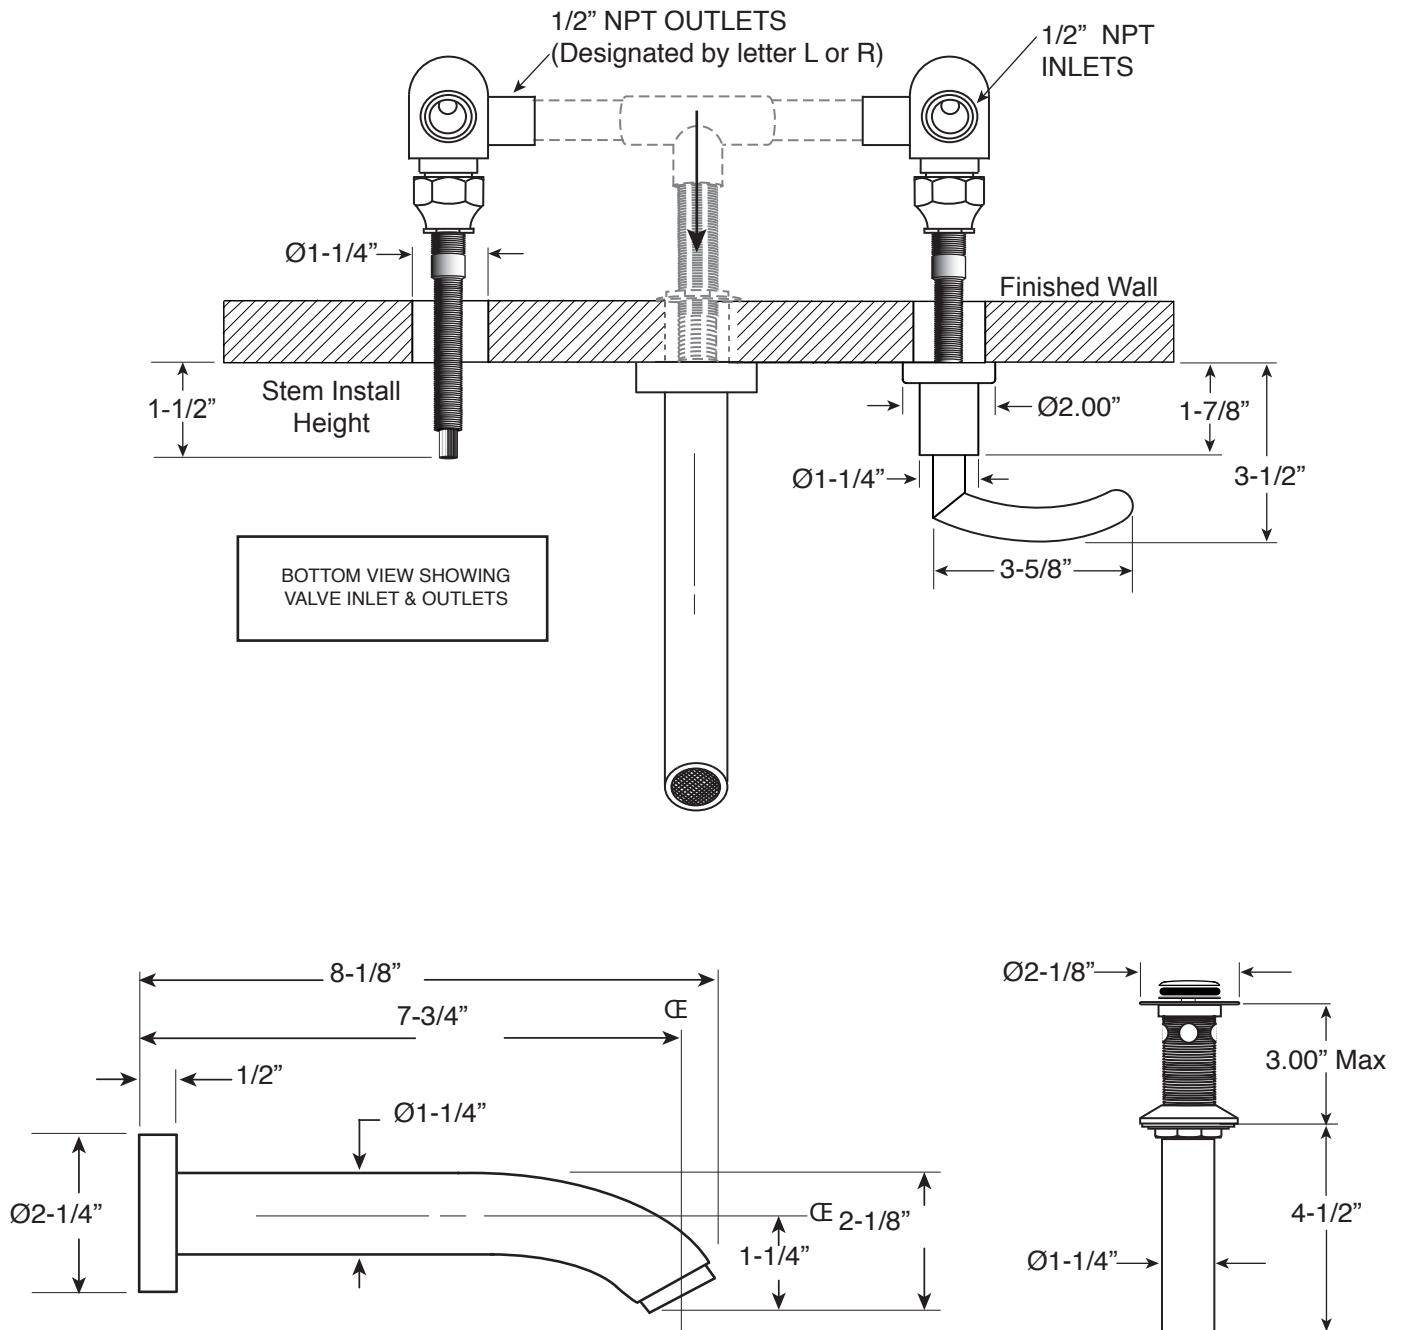

**FEATURES:**

- All brass construction
- Independent corner valves
- Includes soft touch drain w/overflow: P/N 18.11.052
- 1/4-turn ceramic disc valve cartridges
- P/N 18.30.035 Cold 18.30.036 Hot
- Available in all finishes. Warranty varies according to finish selection.

## 1700 Series Wall/Vessel Lavatory Set with Prana Handles

**1.179207S**

(1.179207ST - Trim Only)

Note: Measurements are subject to change. No responsibility is assumed for use of superseded or voided pages.