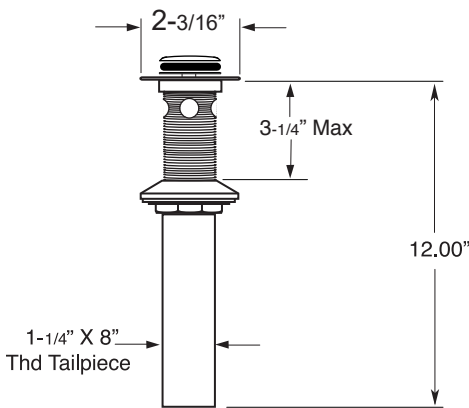

- All brass construction. Flexible hoses designed to be installed on 8" to 16" centers. Includes soft touch drain assembly.
- Lever style handle with inside screw attachment
- Quarter turn ceramic disc valve cartridge.
  - Replacements 18.30.035 (Cold) 18.30.036 (Hot)
- Available in all finishes. Warranty varies according to finish selection.

## SPECIFICATIONS

### 1700 Series Widespread Lavatory Set with Prana Handles

**1.179208**

**DISCONTINUED**

**NOTE:** Spout and valves install through 1-1/4" Diameter Holes

SOFT TOUCH  
DRAIN ASSEMBLY  
P/N 18.11.052

Note: Measurements are subject to change or cancellation. No responsibility is assumed for use of superseded or voided pages.