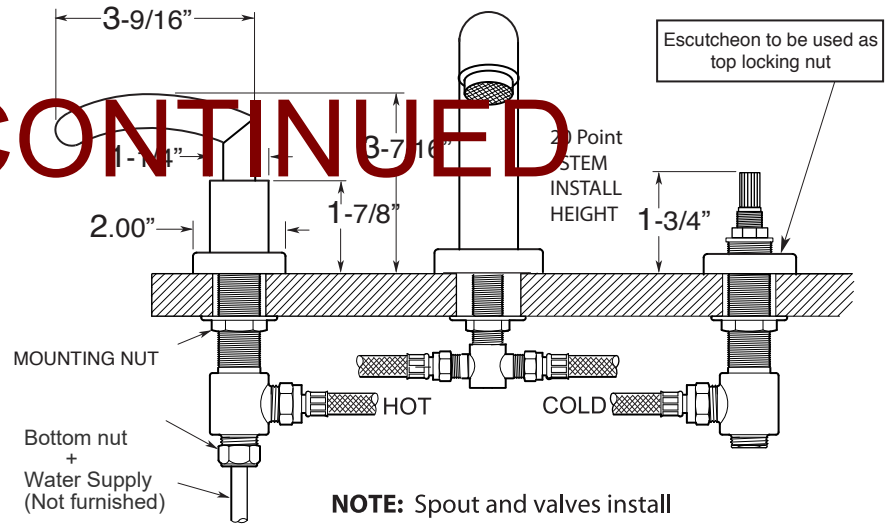

- All brass construction. Flexible hoses designed to be installed on 8" to 16" centers. Includes soft touch drain assembly.
- Lever style handle with inside screw attachment
- Quarter turn ceramic disc valve cartridge.
  - Replacements 18.30.035 (Cold) 18.30.036 (Hot)
- Available in all finishes. Warranty varies according to finish selection.

## SPECIFICATIONS

### 1700 Series Widespread Lavatory Set with Prana Handles

**1.179208**

**DISCONTINUED**

**NOTE:** Spout and valves install through 1-1/4" Diameter Holes

SOFT TOUCH  
DRAIN ASSEMBLY  
P/N 18.11.052

Note: Measurements are subject to change or cancellation. No responsibility is assumed for use of superseded or voided pages.