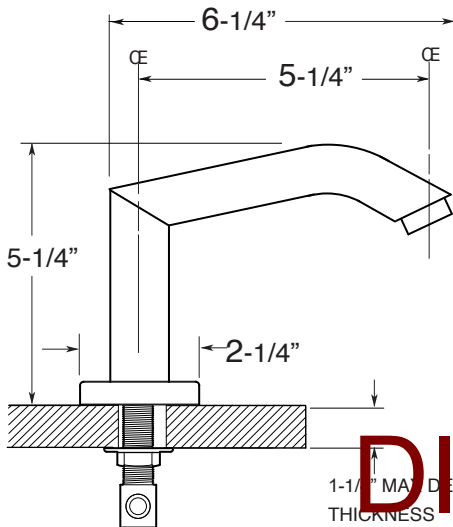

- All brass construction. Flexible hoses designed to be installed on 8" to 16" centers. Includes soft touch drain assembly.
- Lever style handle with inside screw attachment
- Quarter turn ceramic disc valve cartridge.
  - Replacements 18.30.035 (Cold) 18.30.036 (Hot)
- Available in all finishes. Warranty varies according to finish selection.

## SPECIFICATIONS

### 1700 Series Widespread Lavatory Set with Prana Handles

**1.179208**

**DISCONTINUED**

**NOTE:** Spout and valves install through 1-1/4" Diameter Holes

SOFT TOUCH  
DRAIN ASSEMBLY  
P/N 18.11.052

Note: Measurements are subject to change or cancellation. No responsibility is assumed for use of superseded or voided pages.