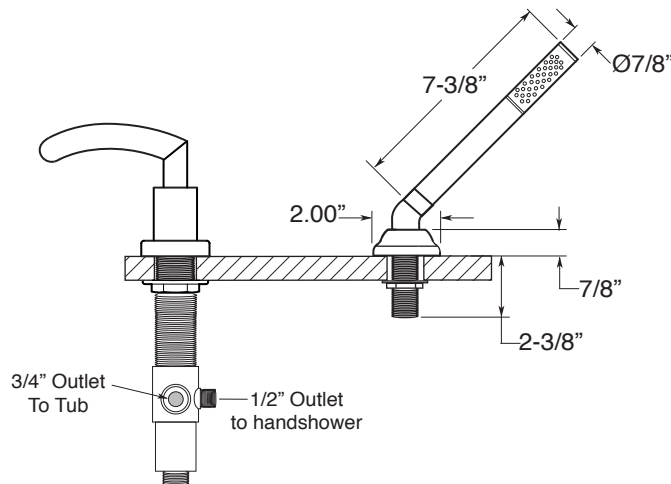

**FEATURES:**

- All brass construction.
- Lever style handle with inside screw attachment.
- 3/4" valve bodies with 20 pt. 1/4-turn ceramic disc cartridge.
- Available in all finishes. Warranty varies according to finish.
- Certified to meet or exceed the following codes and standards:  
ASME A112.18.1/CSAB 125.1-2011

## Series 1700

Prana

Roman Tub Set with Deckmount  
Handshower and Diverter

1.179293

(1.179293T - Trim only)

Spout and valves install  
through 1-1/4" diameter holes.  
Plumber to provide 3/4" supply lines to valves

NOTE: 1/2" outlet for in-line vacuum breaker  
(18.15.055), and 60" chrome spiral hose  
(18.10.016) - INCLUDED