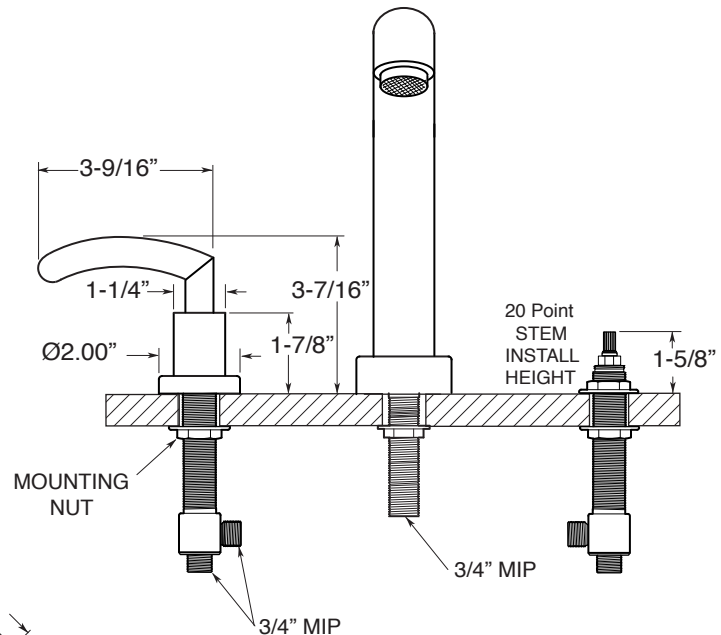

**FEATURES:**

- All brass construction.
- Lever style handle with inside screw attachment.
- 3/4" valve bodies with 20 pt. 1/4-turn ceramic disc cartridge.
- Available in all finishes. Warranty varies according to finish.
- Certified to meet or exceed the following codes and standards:  
ASME A112.18.1/CSAB 125.1-2011

## Series 1700

Prana

Roman Tub Set with Deckmount  
Handshower and Diverter

1.179293

(1.179293T - Trim only)

Spout and valves install  
through 1-1/4" diameter holes.  
Plumber to provide 3/4" supply lines to valves

NOTE: 1/2" outlet for in-line vacuum breaker  
(18.15.055), and 60" chrome spiral hose  
(18.10.016) - INCLUDED