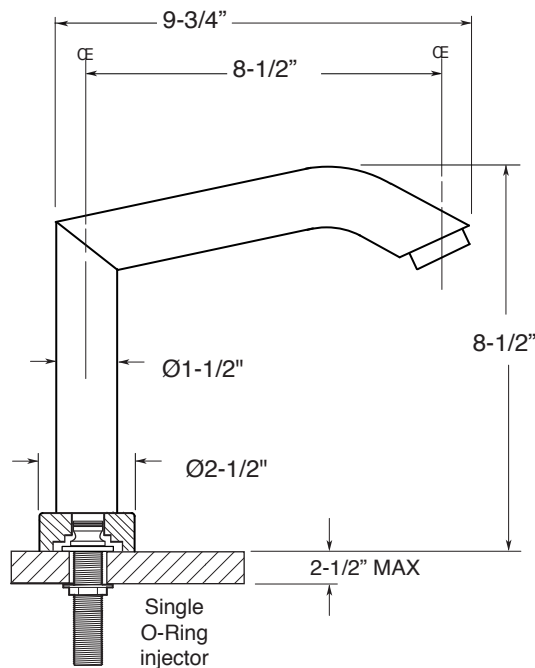

**FEATURES:**

- All brass construction.
- Lever style handle with inside screw attachment.
- 3/4" valve bodies with 20 pt. 1/4-turn ceramic disc cartridge.
- Available in all finishes. Warranty varies according to finish.
- Certified to meet or exceed the following codes and standards:  
ASME A112.18.1/CSAB 125.1-2011

## Series 1700

Prana

Roman Tub Set with Deckmount  
Handshower and Diverter

1.179293

(1.179293T - Trim only)

Spout and valves install  
through 1-1/4" diameter holes.  
Plumber to provide 3/4" supply lines to valves

NOTE: 1/2" outlet for in-line vacuum breaker  
(18.15.055), and 60" chrome spiral hose  
(18.10.016) - INCLUDED